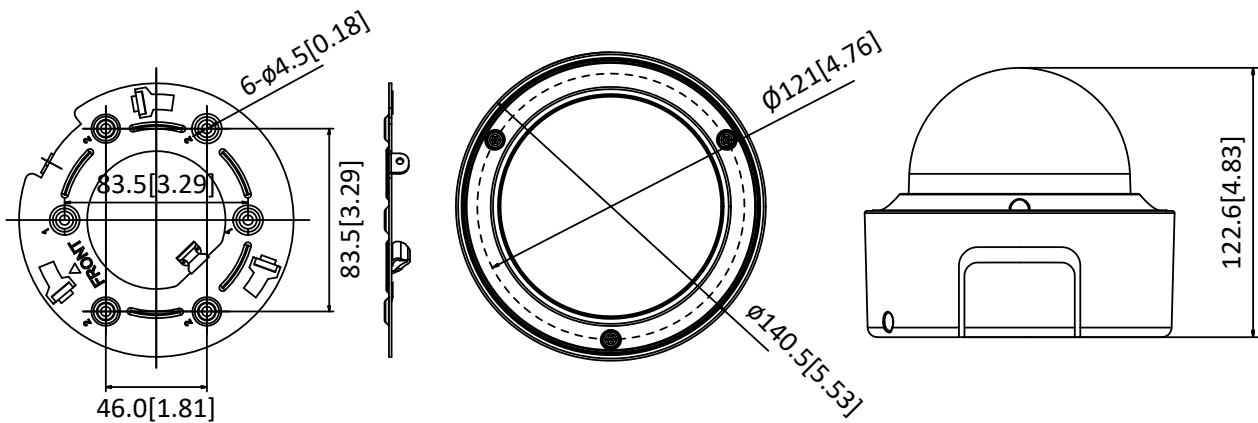

Audio Sampling Rate	8 kHz/16 kHz/32 kHz/44.1 kHz/48 kHz
General	
Firmware Version	5.5.60
Operating Conditions	-30 °C to 60 °C (-22 °F to 140 °F), humidity 95% or less (non-condensing)
Power Supply	Recommended DC input 12 V, voltage range of 10 to 48 VDC allowed, two-core terminal block PoE (802.3af, class 3)
Power Consumption and Current	With extra load: 12 VDC, 0.8 A, max. 10.5 W; PoE (802.3af, 36 V to 57 V), 0.2 A to 0.3 A, class 3 Without extra load: 12 VDC, 0.6 A, max. 8 W; PoE (802.3af, 36 V to 57 V), 0.2 A to 0.3 A, class 3 "with extra load" means that an extra device is connected to and powered by the camera.
Protection Level	IK10
Material	Aluminum alloy
Dimensions	Camera: $\Phi 140.5 \times 122.6$ mm ($\Phi 5.5'' \times 4.8''$) With package: $244 \times 174 \times 173$ mm ($9.6'' \times 6.9'' \times 6.8''$)
Weight	Camera: 900 g (1.98 lb.) With package: 1250 g (2.76 lb.)

Note: Listed resolutions are only selectable options. It does not mean that all streams can work at their maximum resolution at the same time.

Available Model

DS-2CD51C5G0-IZS (2.8-12mm)

Dimension

Unit: mm[inch]