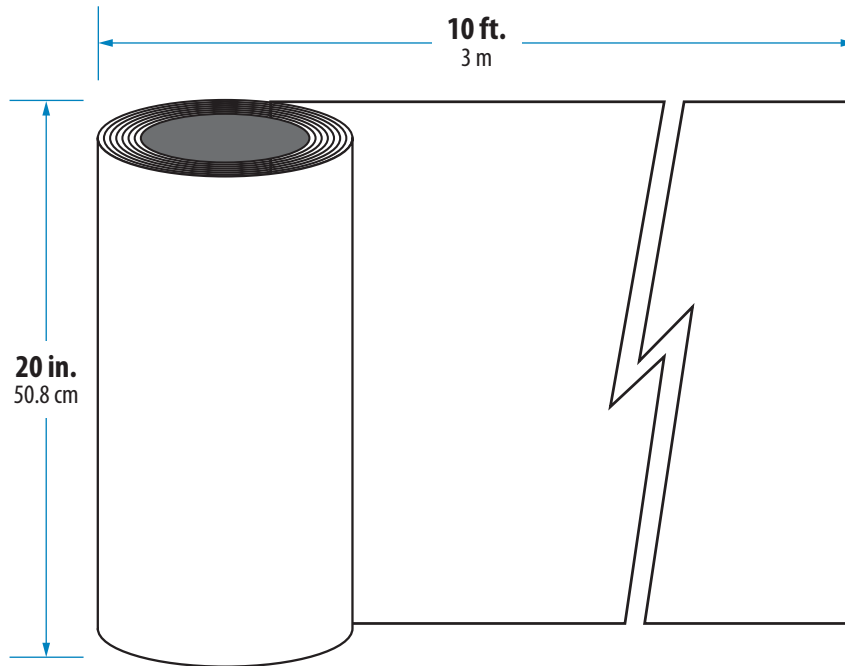

29 Gauge Galvanized Steel · 20 in. x 10 ft. · Polyester Paint over Primer

**Bone White**