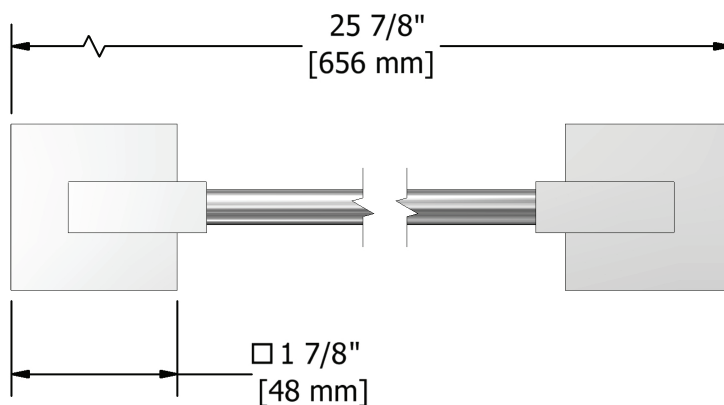

Kubik™

Double porte-serviette 60 cm (24")

MODÈLES: KS6

For warranty or additional information, contact:

U.S.A.
houseofrohl.com/support
1-800-777-9762

QUEBEC / MARITIMES / WESTERN CANADA
QUÉBEC / MARITIMES / OUEST CANADIEN
QUEBEC / MARITIMOS / CANADA OCCIDENTAL
houseofrohl.ca/support
1-866-473-8442