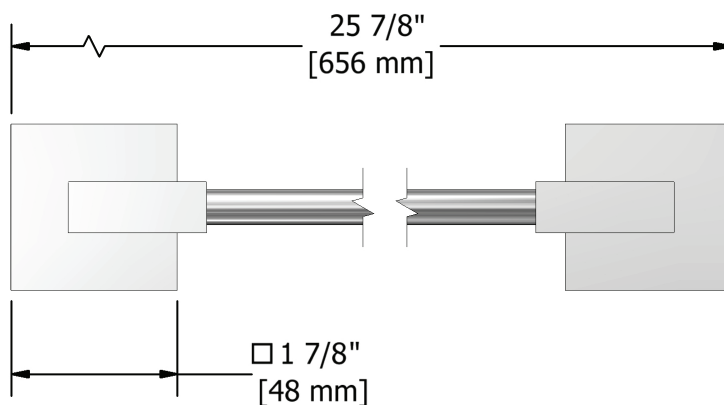

Kubik™

Toallero doble 60 cm (24")

MODELOS: KS6

For warranty or additional information, contact:

U.S.A.
houseofrohl.com/support
1-800-777-9762

QUEBEC / MARITIMES / WESTERN CANADA
QUÉBEC / MARITIMES / OUEST CANADIEN
QUEBEC / MARITIMOS / CANADA OCCIDENTAL
houseofrohl.ca/support
1-866-473-8442