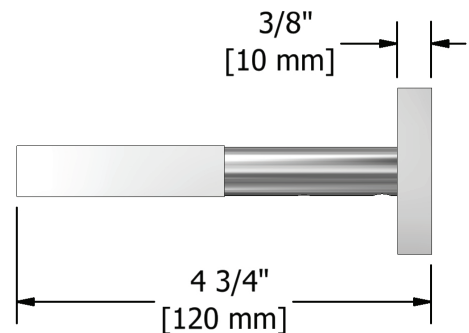

Kubik™

Double porte-serviette 60 cm (24")

MODÈLES: KS6

For warranty or additional information, contact:

U.S.A.
houseofrohl.com/support
1-800-777-9762

QUEBEC / MARITIMES / WESTERN CANADA
QUÉBEC / MARITIMES / OUEST CANADIEN
QUEBEC / MARITIMOS / CANADA OCCIDENTAL
houseofrohl.ca/support
1-866-473-8442