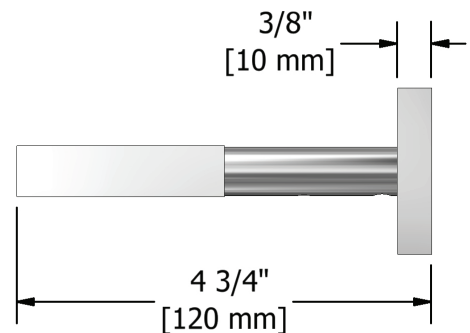

For warranty or additional information, contact:

U.S.A.
houseofrohl.com/support
1-800-777-9762

QUEBEC / MARITIMES / WESTERN CANADA
QUÉBEC / MARITIMES / OUEST CANADIEN
QUEBEC / MARITIMOS / CANADA OCCIDENTAL
houseofrohl.ca/support
1-866-473-8442

ONTARIO
houseofrohl.ca/support
1-800-287-5354