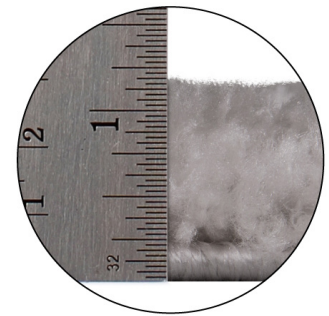

Keleya Soft Shag Runner Rug 2'2" x 7'7"

Gray/White

7'7"

1.18" Thick

**SPECIFICATIONS**

<b>MATERIAL:</b>	Polypropylene	<b>CONSTRUCTION:</b>	Machine Made
<b>BACKING MATERIAL:</b>	Cotton	<b>CONSTRUCTION TECHNIQUE:</b>	Power Loom
<b>INDOOR/OUTDOOR:</b>	Indoor Use Only	<b>REMOVABLE BACKING:</b>	No
<b>SHAPE:</b>	Runner	<b>NON-SLIP BACKING:</b>	No
<b>COLOR:</b>	Gray/White	<b>WATER RESISTANT:</b>	No
<b>ASSEMBLED DIMENSIONS:</b>	1.18" H x 2'2" W x 7'7" L	<b>SAFE FOR HEATED FLOORS:</b>	No
<b>ASSEMBLED WEIGHT:</b>	5.62 lbs.	<b>FLAME RETARDANT:</b>	No
<b>PILE HEIGHT:</b>	1.18"	<b>ANTI-MICROBIAL:</b>	No
<b>PILE HEIGHT VARIATION:</b>	No		
<b>RUG FRINGE OR TASSLE:</b>	No		
<b>MACHINE WASHABLE:</b>	No		
<b>RUG PAD RECOMMENDED:</b>	Yes		