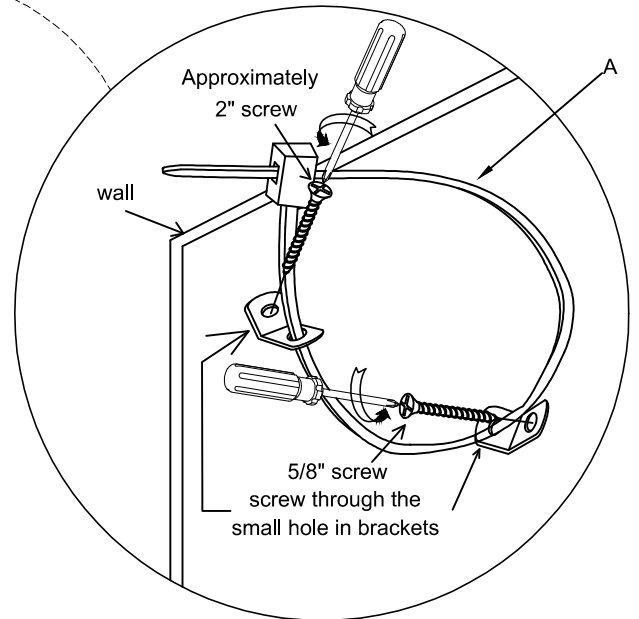

# ASSEMBLY INSTRUCTION

Item: 5601-10458-BLK/LTWD

Decs: *WRITING DESK*

Thank you for purchasing this quality product. Be sure to unpack carefully looking for small parts which may have come loose during shipment.

Read all instruction and study the drawing carefully before starting the assembly process:

HARDWARE PACK

NO	DRAWING	DESCRIPTION	SIZE	Q'TY
A		ANTI-TIP		1set

Adjust leveler if needed to level case on uneven floor

Anti-tip kit is included for use  
We recommend installing for safety reason