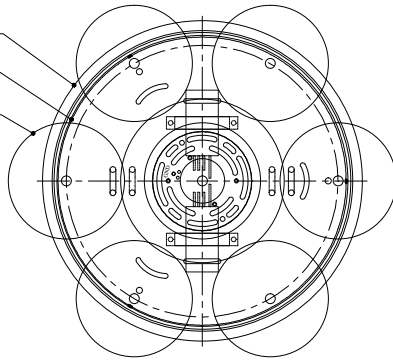

13"DIA*2.5"H.CANOPY
 11.75"DIA*0.75"H MOUNTING
 PLATE COVER
 4.75"DIA*4.75"H.SHADE

TOP VIEW

CANOPY DETAIL

FRONT VIEW