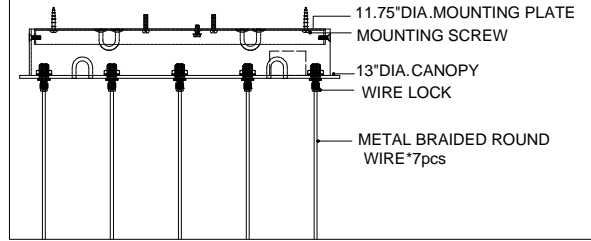

13"DIA*2.5"H.CANOPY
 11.75"DIA*0.75"H MOUNTING
 PLATE COVER
 4.75"DIA*4.75"H.SHADE

TOP VIEW

CANOPY DETAIL

FRONT VIEW