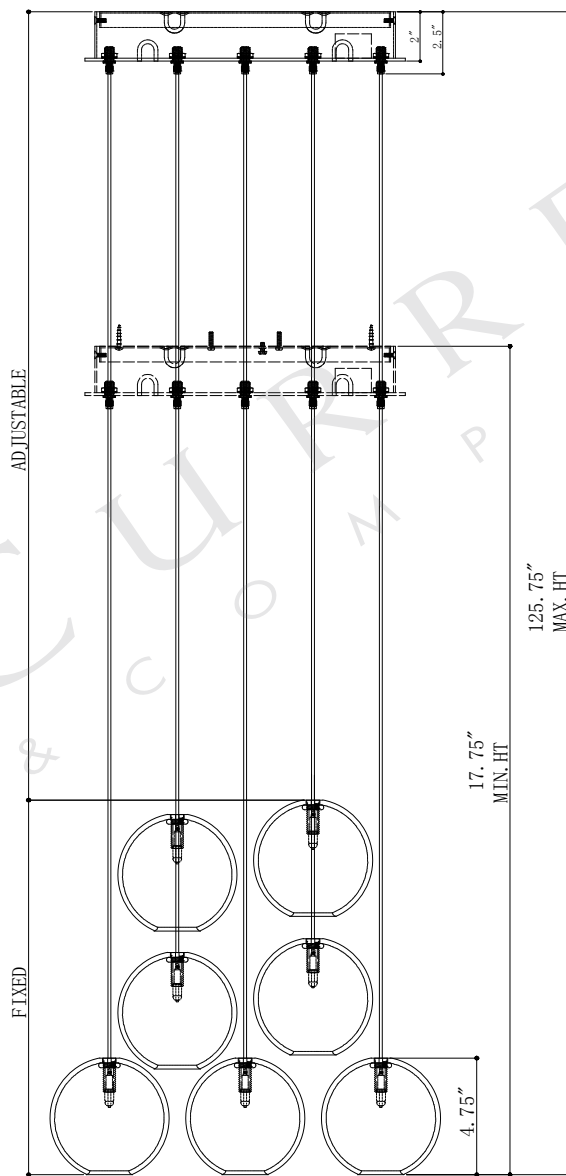

13"DIA*2.5"H.CANOPY
 11.75"DIA*0.75"H MOUNTING
 PLATE COVER
 4.75"DIA*4.75"H.SHADE

TOP VIEW

CANOPY DETAIL

FRONT VIEW