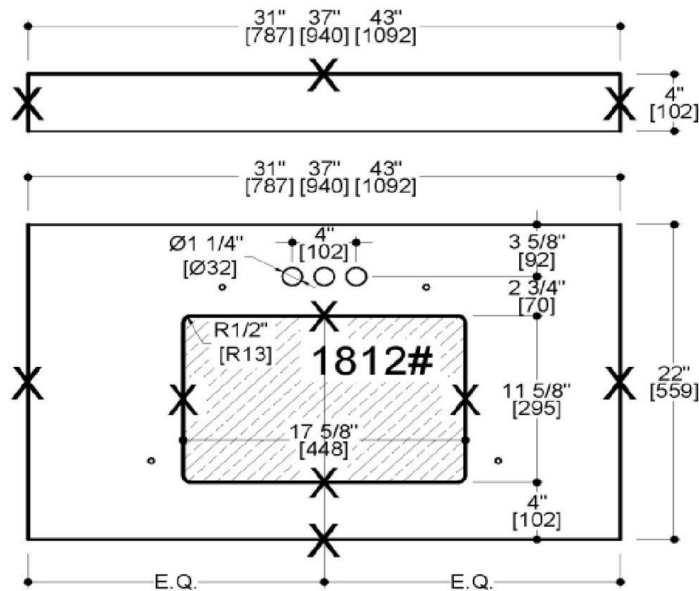

Granite Single Bowl Vanity Top 37x22  
Kashmir White

SPECIFICATIONS

MATERIAL:	Granite
TOOLS NEEDED FOR INSTALLATION:	100% silicone
ASSEMBLED DIMENSIONS:	7.5" H x 37" L x 22" D
ASSEMBLED WEIGHT:	77 lbs.
FAUCET TYPE:	Lav Centerset
NUMBER OF MOUNTING HOLES:	3
BOWL MATERIAL:	Ceramic
BACK SPLASH INCLUDED:	Yes
COLOR:	Kashmir White
NUMBER OF BOWLS:	1
BOWL DIMENSIONS:	7.4" H x 11.63" W x 17.63" D
BOWL SHAPE:	Rectangle
SINK THICKNESS:	0.75"
MOUNTING TYPE:	Undermount
OVERFLOW HOLE:	Yes