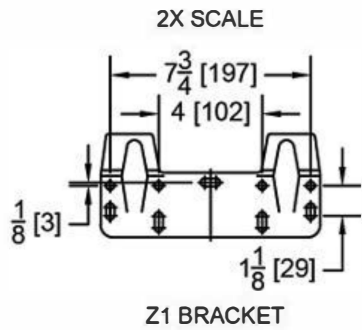

NOTE: All dimensions are for reference only. Do not use for pre-plumbing.

Design and dimensional data (inches and [mm]) are subject to manufacturing tolerances and change without notice.

⚠ WARNING: Cancer and Reproductive Harm - www.P65warnings.ca.gov
⚠ ADVERTENCIA: Cáncer y daño reproductivo - www.P65warnings.ca.gov
⚠ AVERTISSEMENT: Cancer et effets néfastes sur la reproduction - www.P65warnings.ca.gov