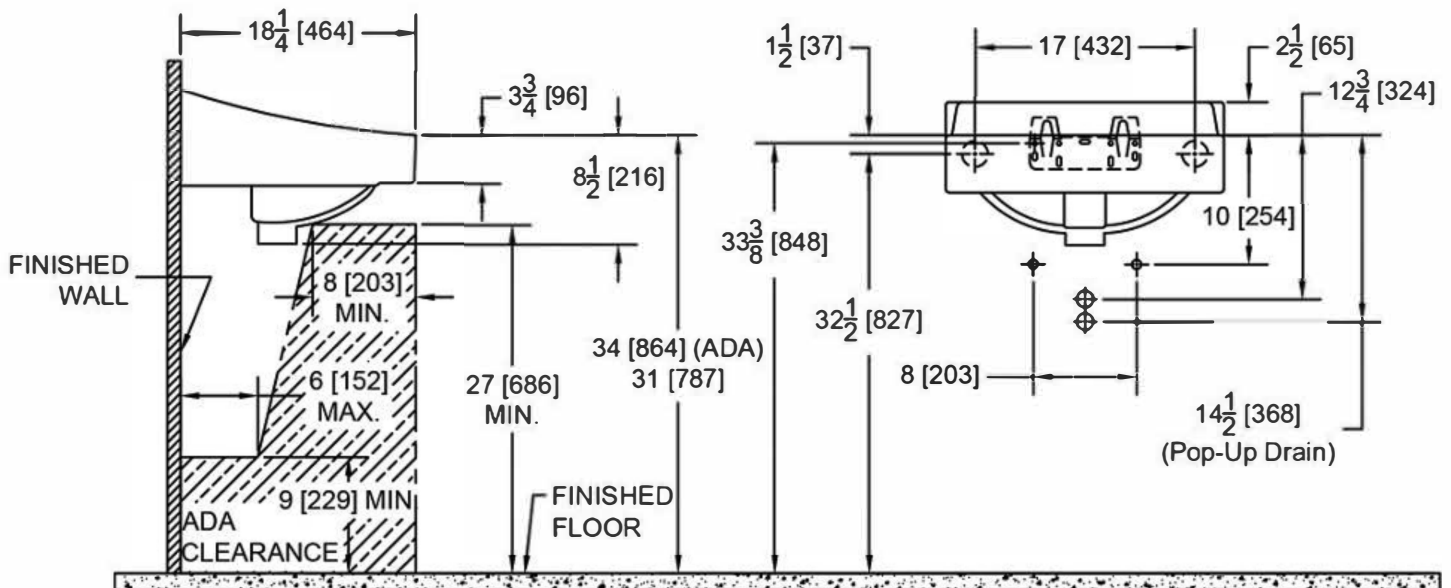

Model(s) Z5340

Wall Hung Lavatory

TAG _____

Architectural/Engineering Specification:

20" x 18" vitreous China wall hung lavatory. Provided with hanger plate and holes for concealed arm carrier systems.

PRODUCT FEATURES:

- 20" [508 mm] x 18" [457 mm]
- Vitreous china
- Faucet holes for single, 4", or 8" centers
- Available with right or left side soap hole punching (Single centers only)
- Wall hung lavatory provided with wall hanger or for use with concealed arm carrier systems
- Front overflow
- Waste: 1-1/4" O.D.
- Depth: 6-3/8"
- Shipping Weight: 42 lbs.

OPTIONAL TRIM:

Z8746-PC	ADA Grid Strainer
Z8946-3-NT	ADA Trap, Stop, and Supply Protectors for Offset Grid Strainer

Product Compliance:

ADA
 ASME A112.19.2/CSA B45.1
 ASME A112.19.2
 CSA B45.1
 IPC

*Complies with ADA & ICC A117.1 accessibility requirements when installed according to the requirements outlined in these standards.

NOTE: All dimensions are for reference only. Do not use for pre-plumbing.

Design and dimensional data (inches and [mm]) are subject to manufacturing tolerances and change without notice.

⚠ WARNING: Cancer and Reproductive Harm - www.P65warnings.ca.gov
 ⚠ ADVERTENCIA: Cáncer y daño reproductivo - www.P65warnings.ca.gov
 ⚠ AVERTISSEMENT: Cancer et effets néfastes sur la reproduction - www.P65warnings.ca.gov