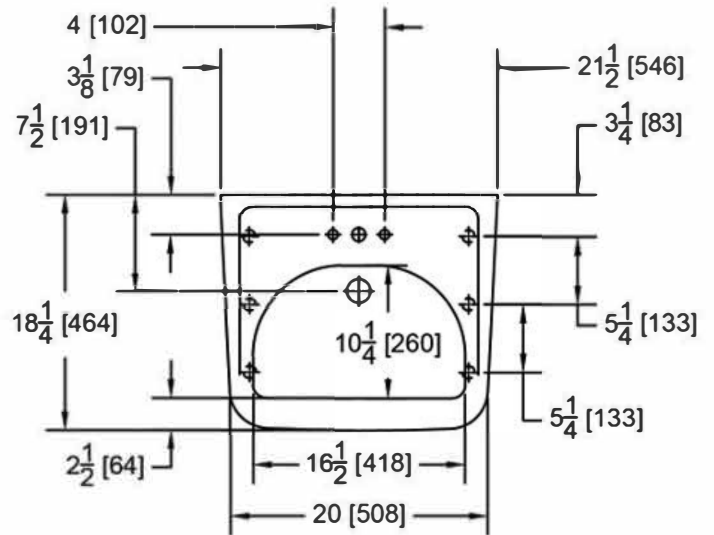

Model(s) Z5340

Wall Hung Lavatory

TAG _____

Architectural/Engineering Specification:

20" x 18" vitreous China wall hung lavatory. Provided with hanger plate and holes for concealed arm carrier systems.

PRODUCT FEATURES:

- 20" [508 mm] x 18" [457 mm]
- Vitreous china
- Faucet holes for single, 4", or 8" centers
- Available with right or left side soap hole punching (Single centers only)
- Wall hung lavatory provided with wall hanger or for use with concealed arm carrier systems
- Front overflow
- Waste: 1-1/4" O.D.
- Depth: 6-3/8"
- Shipping Weight: 42 lbs.

OPTIONAL TRIM:

Z8746-PC	ADA Grid Strainer
Z8946-3-NT	ADA Trap, Stop, and Supply Protectors for Offset Grid Strainer

Product Compliance:

ADA
 ASME A112.19.2/CSA B45.1
 ASME A112.19.2
 CSA B45.1
 IPC

*Complies with ADA & ICC A117.1 accessibility requirements when installed according to the requirements outlined in these standards.

NOTE: All dimensions are for reference only. Do not use for pre-plumbing.

Design and dimensional data (inches and [mm]) are subject to manufacturing tolerances and change without notice.

⚠ WARNING: Cancer and Reproductive Harm - www.P65warnings.ca.gov
 ⚠ ADVERTENCIA: Cáncer y daño reproductivo - www.P65warnings.ca.gov
 ⚠ AVERTISSEMENT: Cancer et effets néfastes sur la reproduction - www.P65warnings.ca.gov