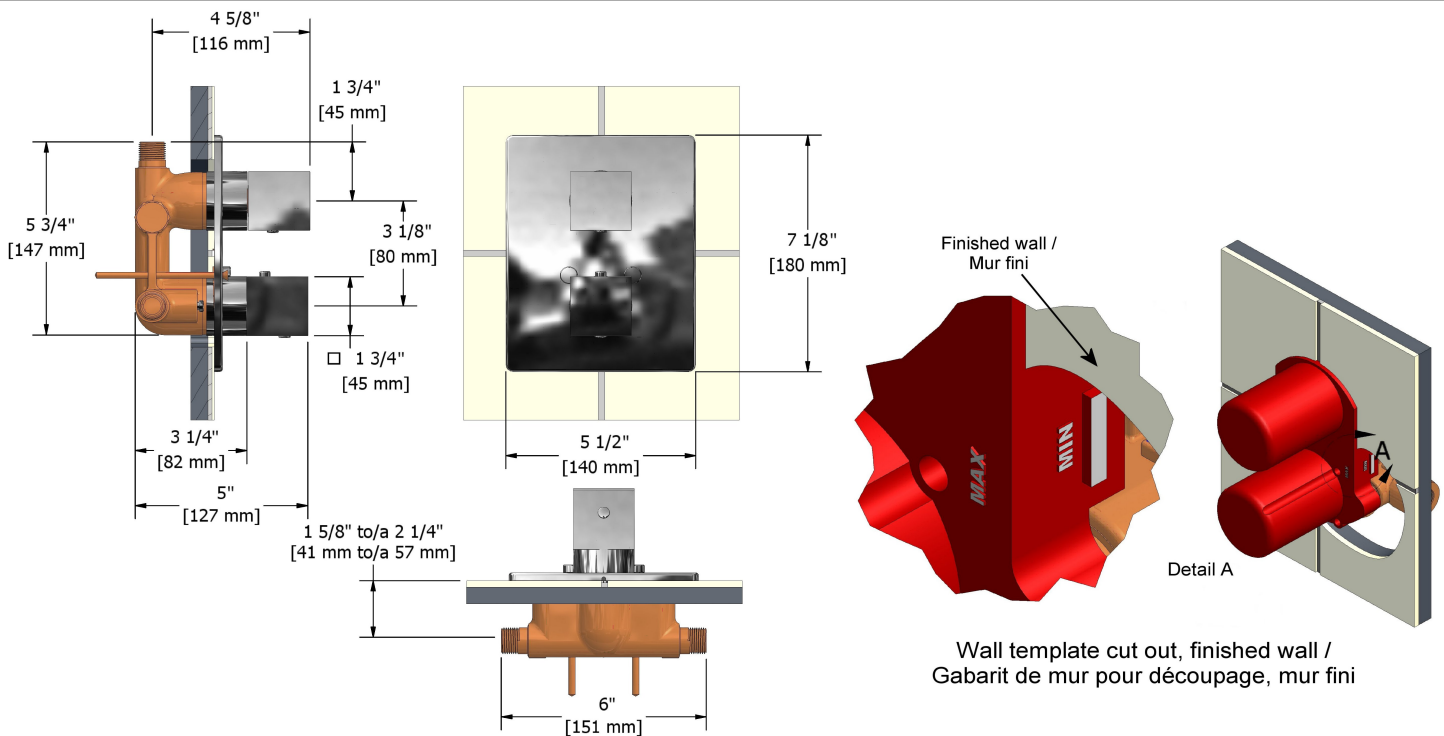

Sizes, models and finishes may differ from those presented.

Warranty

This **Riobel Inc.** product you have purchased carries a Limited Lifetime Warranty on the chrome, PVD finish, blacks and all working parts and is guaranteed from the initial purchase date against all manufacturing defects. All other finishes, including plastic components, are guaranteed for one year. All electric and/or electronic parts are covered by a 5-year limited warranty.

Customer Service

Ontario, West Canada : 888-287-5354 Quebec, Maritimes, United States : 866-473-8442