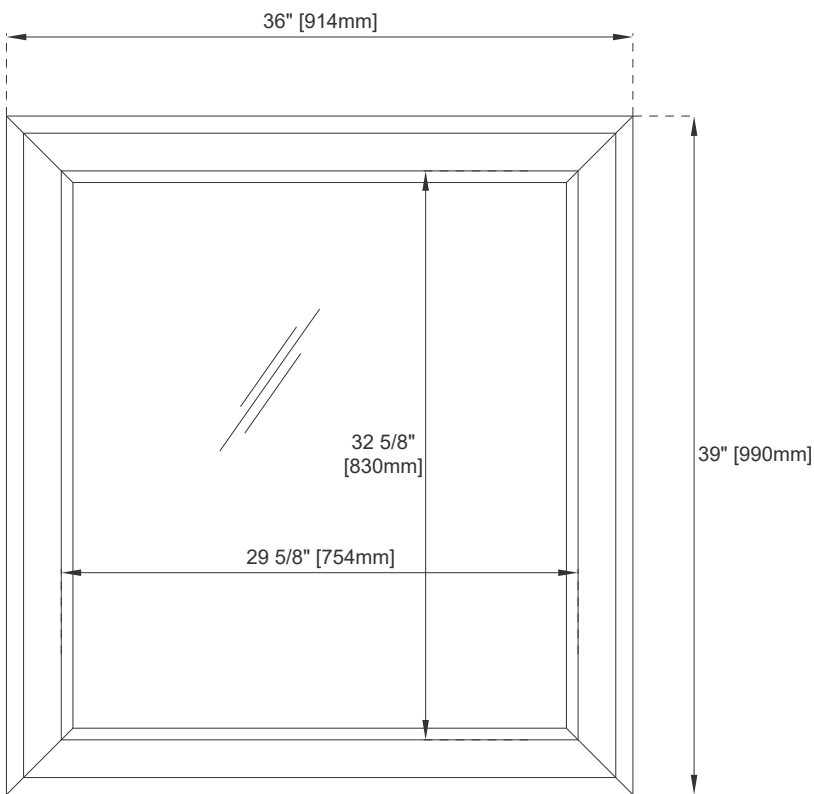

# 36" ADDISON MIRROR

E444-M36-GW

---

## Features and Materials

Solids: Yellow Poplar  
Panels: Plywood  
Installation Type: Wall Mounted  
Bevel on Mirror: 1"

## Dimension

Width: 36"  
Depth: 1"  
Height: 39"

# 36" ADDISON MIRROR

E444-M36-GW

---

Top View

Front View

Side View

All dimensions are nominal

Visit website for warranty and installation information  
[www.jamesmartinvanities.com](http://www.jamesmartinvanities.com)