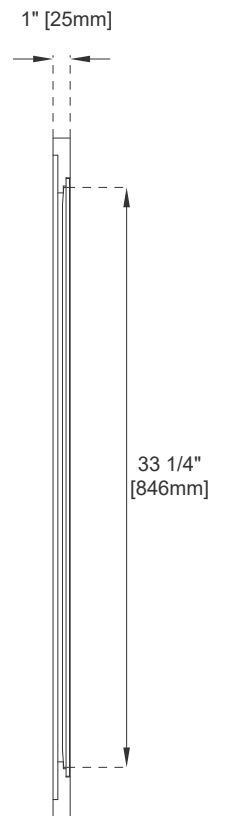

# 36" ADDISON MIRROR

E444-M36-GW

---

## Features and Materials

Solids: Yellow Poplar  
Panels: Plywood  
Installation Type: Wall Mounted  
Bevel on Mirror: 1"

## Dimension

Width: 36"  
Depth: 1"  
Height: 39"

# 36" ADDISON MIRROR

E444-M36-GW

---

Top View

Front View

Side View

All dimensions are nominal

Visit website for warranty and installation information  
[www.jamesmartinvanities.com](http://www.jamesmartinvanities.com)