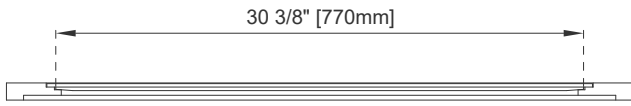

## Features and Materials

Solids: Yellow Poplar  
Panels: Plywood  
Installation Type: Wall Mounted  
Bevel on Mirror: 1"

## Dimension

Width: 36"  
Depth: 1"  
Height: 39"

# 36" ADDISON MIRROR

E444-M36-GW

---

Top View

Front View

Side View

All dimensions are nominal

Visit website for warranty and installation information  
[www.jamesmartinvanities.com](http://www.jamesmartinvanities.com)