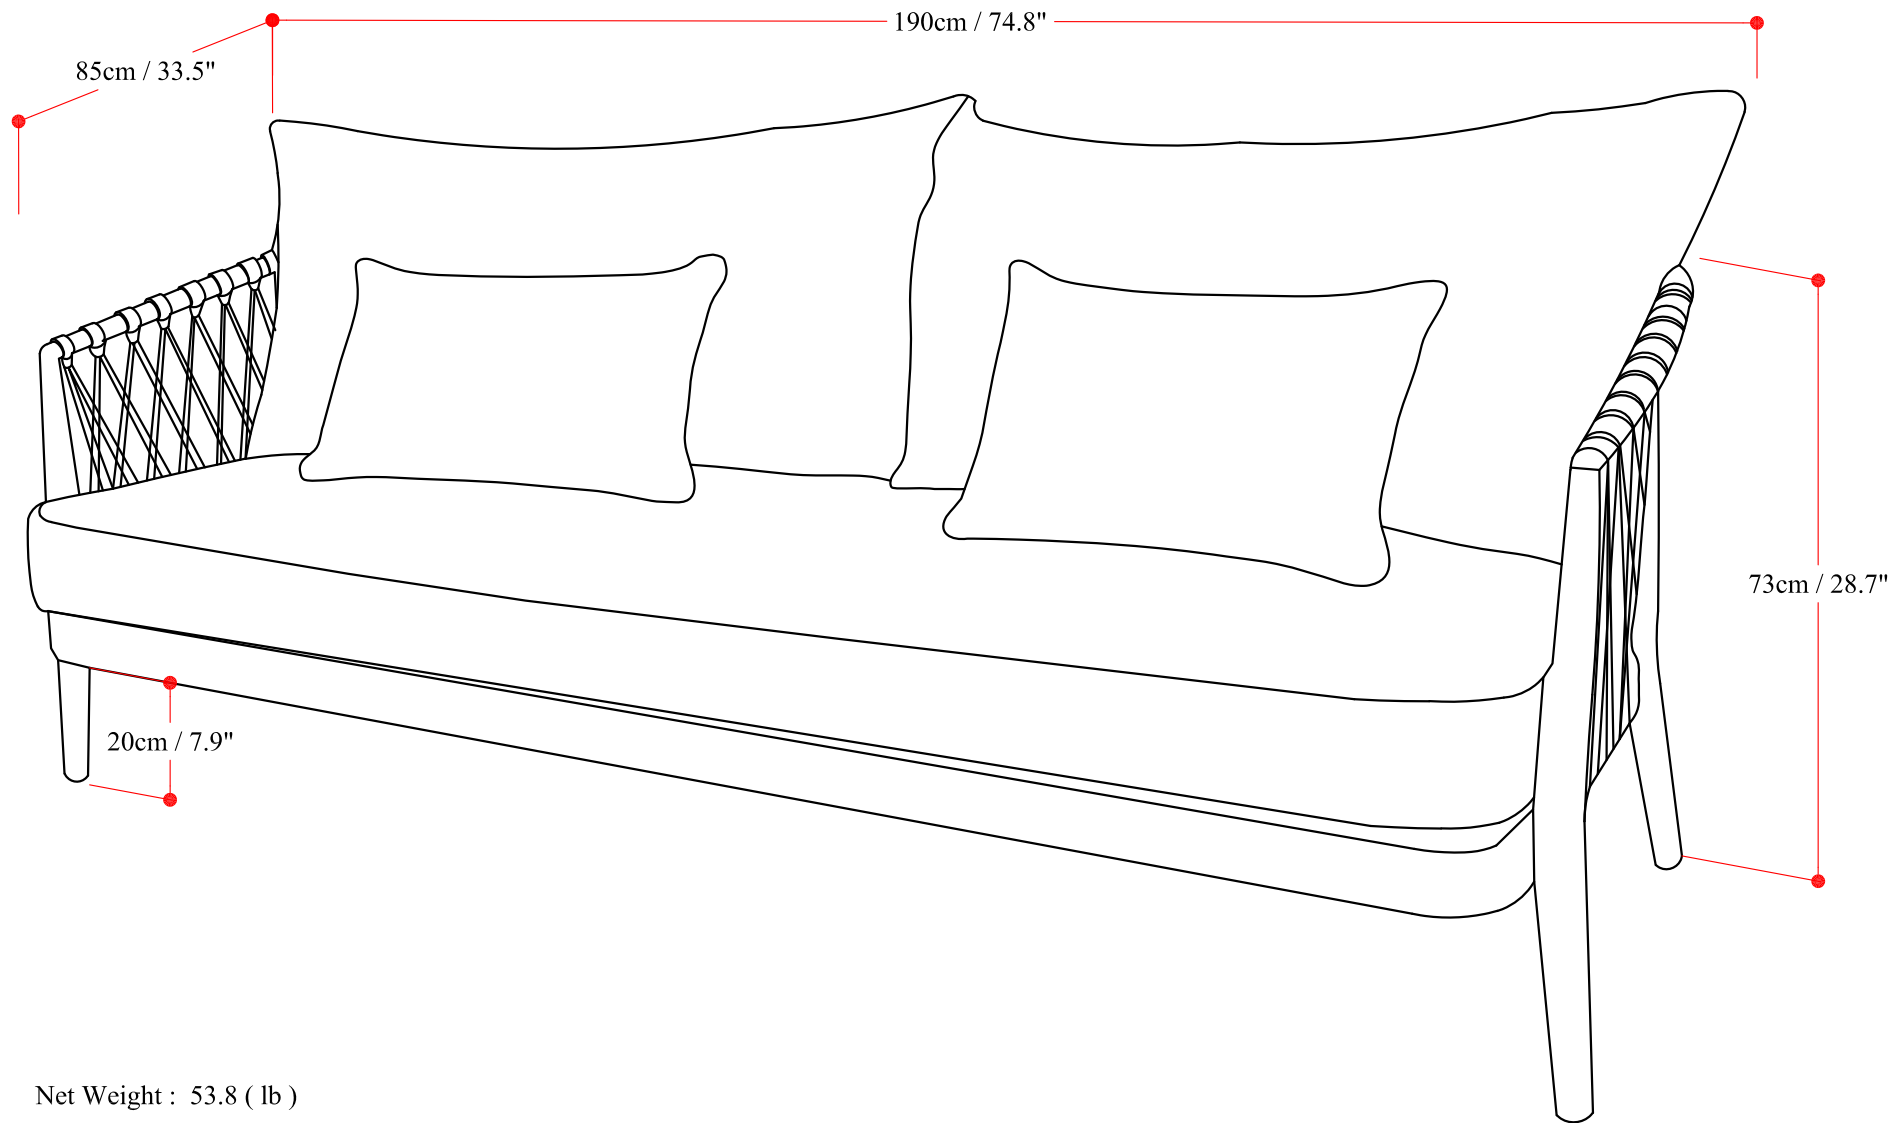

Belize Outdoor Sofa AXCPTSOF-BEL

Net Weight : 53.8 (lb)