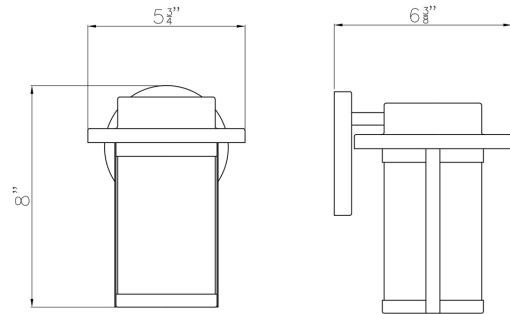

Longmont LED Outdoor Wall Light  
Oil Rubbed Bronze

**SPECIFICATIONS**

MOUNTING:	Wall Mount	LED BRIGHTNESS (LUMENS):	410
SLOPED CEILING ADAPTABLE:	N/A	LED COLOR CORRELATED TEMPERATURE (CCT):	3000K
LAMP TYPE 1:	1 lamp 8W LED	LED COLOR RENDERING INDEX (CRI):	83
BULB INCLUDED:	No	LED EFFICACY:	51.25
WATTS PER BULB:	8W	LED AVERAGE RATED LIFE:	50,000 hours
TOTAL WATTAGE:	8W	ENERGY EFFICIENT:	Yes
DIMMABLE:	No	LIGHTING AMPS:	0.5
MATERIAL CONSTRUCTION:	Steel	VOLTAGE:	120V
ASSEMBLED DIMENSIONS:	5.75" L x 6" H x 3.38" D		
WEIGHT:	1.56 lbs.		
BACKPLATE DIMENSIONS:	4.5" H x 4.5" W		
CANOPY CEILING DIMENSIONS:	N/A		
GLASS/SHADE DIMENSIONS:	6.25"H x 3.5" D		
GLASS/SHADE MATERIAL:	Glass		
GLASS/SHADE TYPE:	Frosted		
GLASS/SHADE COLOR:	N/A		