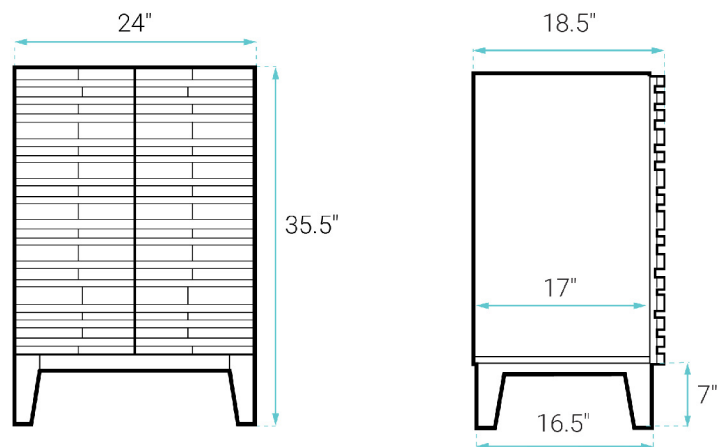

INSTALLATION:

Freestanding, assembly required

COLORS & FINISHES:

- Natural Oak: SM-BV470
- White Oak: SM-BV470W
- Black: SM-BV470B
- Brown Oak: SM-BV470BK

SPECIFICATIONS:

N.W: 78 lb.
W: 24" x D: 18.5" x H: 36"
Inner Sink: D: 11" x W: 17.5" x H: 4.5"