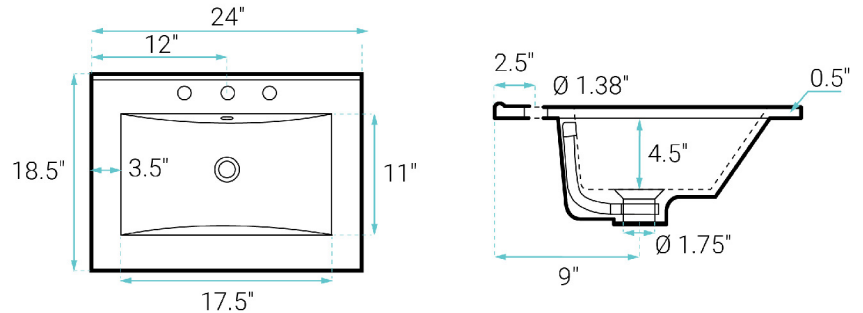

Cascade

Swiss Madison®
well made forever

Freestanding Vanity SM-BV470B-3MB

FEATURES:

- Sleek, freestanding design
- Glazed ceramic, single sink
- Standard 1.75" drain hole
- Standard 1.38" faucet hole
- Chrome-finish overflow
- Wooden legs

INSTALLATION:

Freestanding, assembly required

COLORS & FINISHES:

- Natural Oak: SM-BV470
- White Oak: SM-BV470W
- Black: SM-BV470B
- Brown Oak: SM-BV470BK

SPECIFICATIONS:

N.W: 78 lb.
W: 24" x D: 18.5" x H: 36"
Inner Sink: D: 11" x W: 17.5" x H: 4.5"