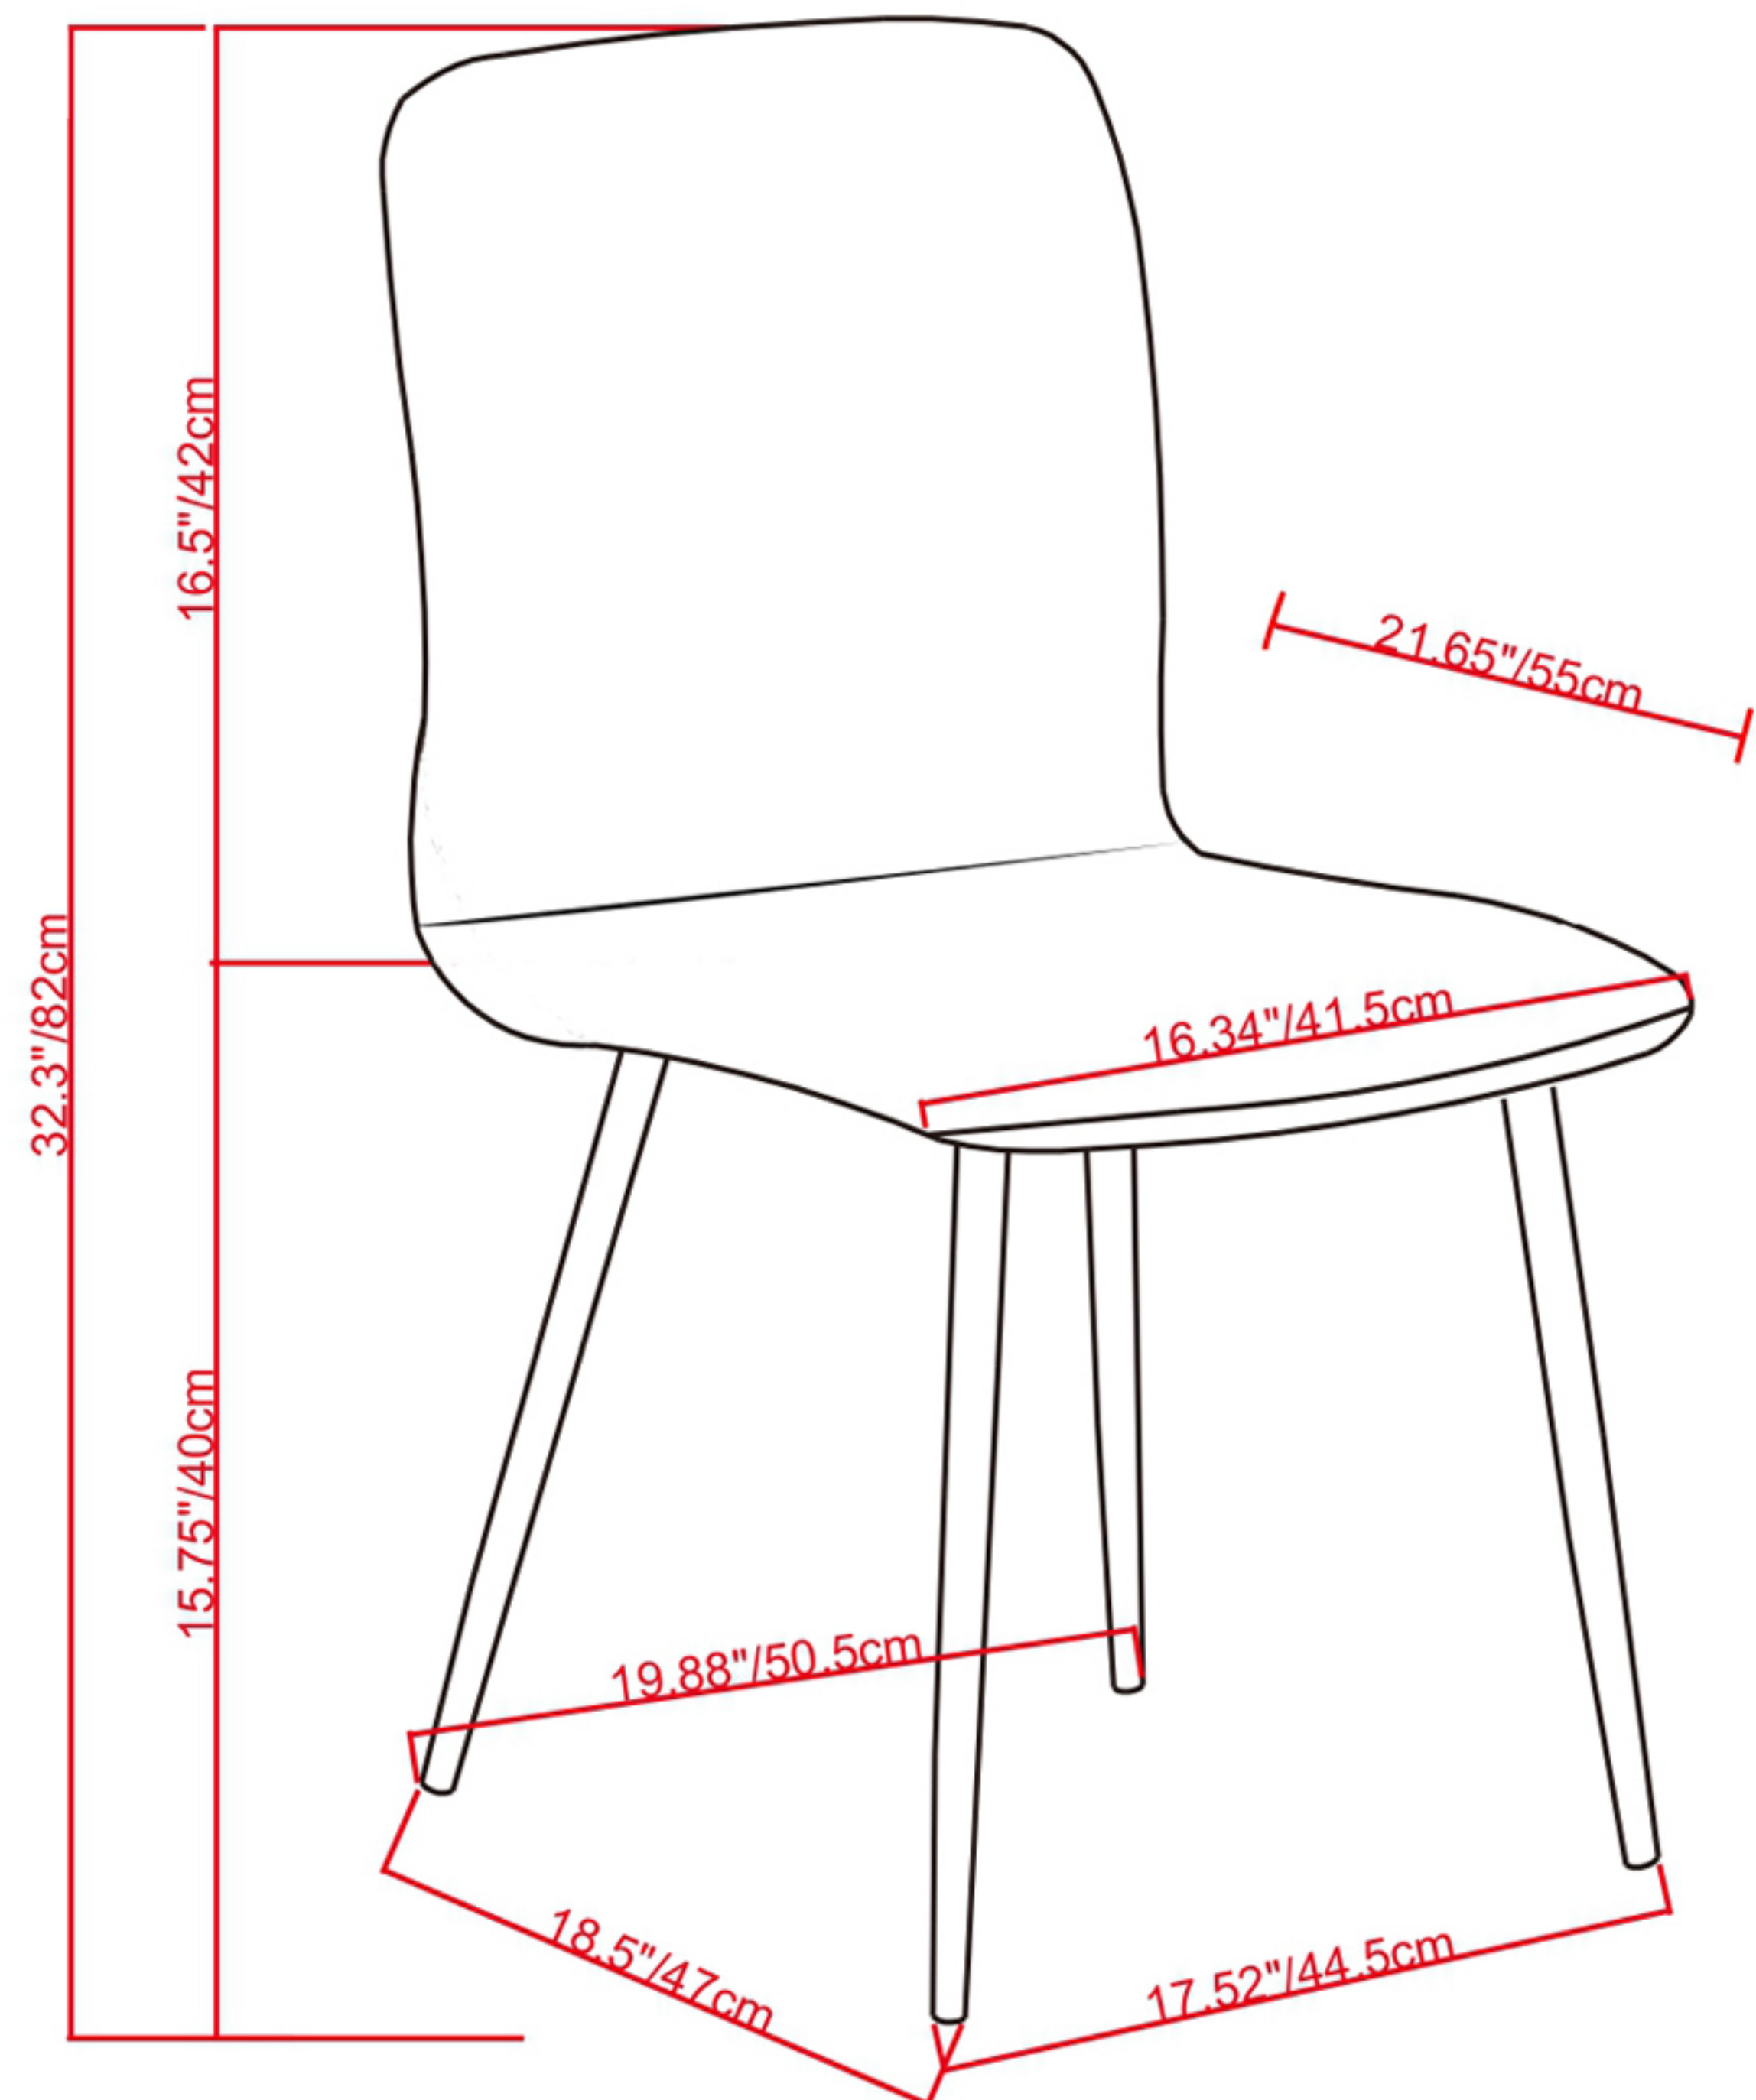

Net Weight : 120 (lb)

Net Weight: 5.6kgs