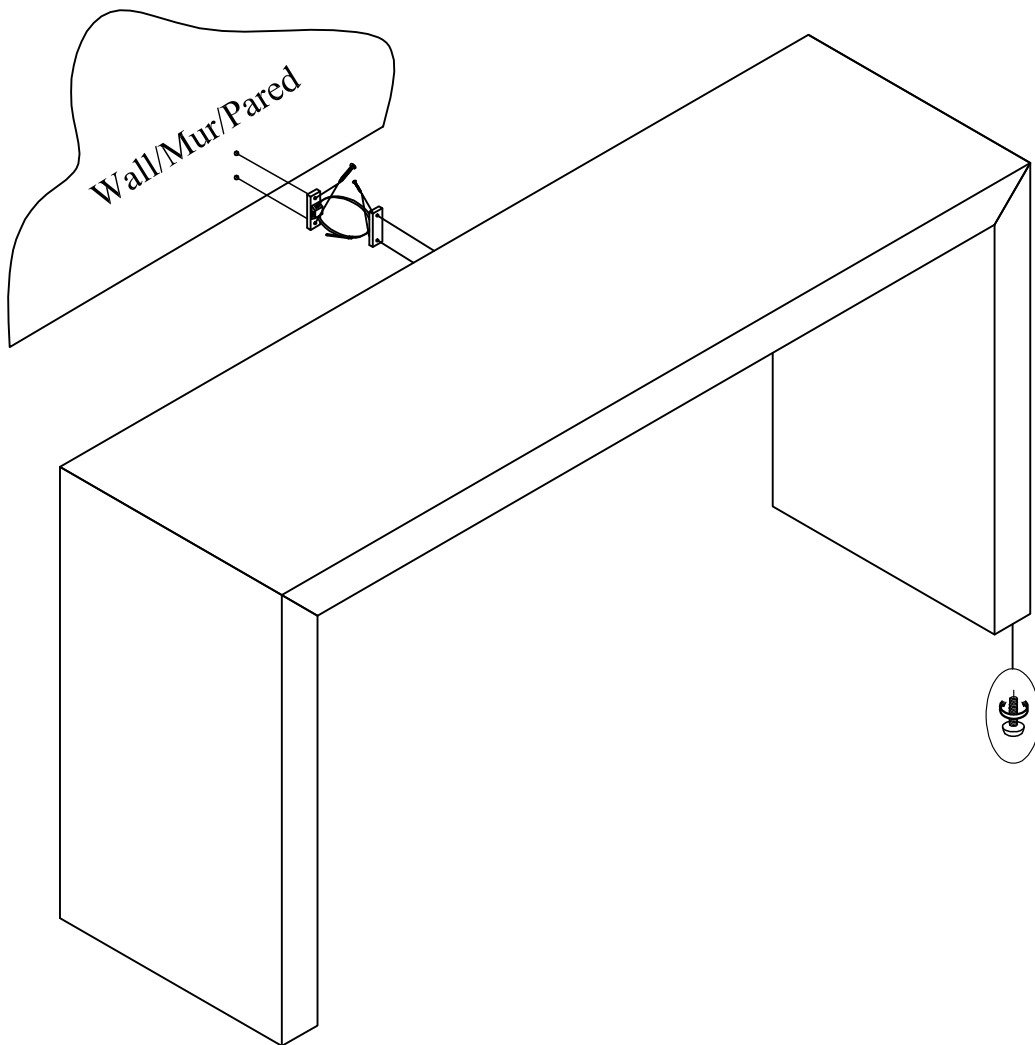

## Item: 6150-80181-85 Chimney View Console Table

Thank you for purchasing this quality product. Be sure to unpack carefully looking for small parts which may have come loose during shipment.

Read all instruction and study the drawing carefully before starting the assembly process:

### HARDWARE PACK

NO	DRAWING	DESCRIPTION	SIZE	Q'TY
A		Anti tip hardware pack		1pc

**Adjust levelers if needed, to level case on uneven floor**