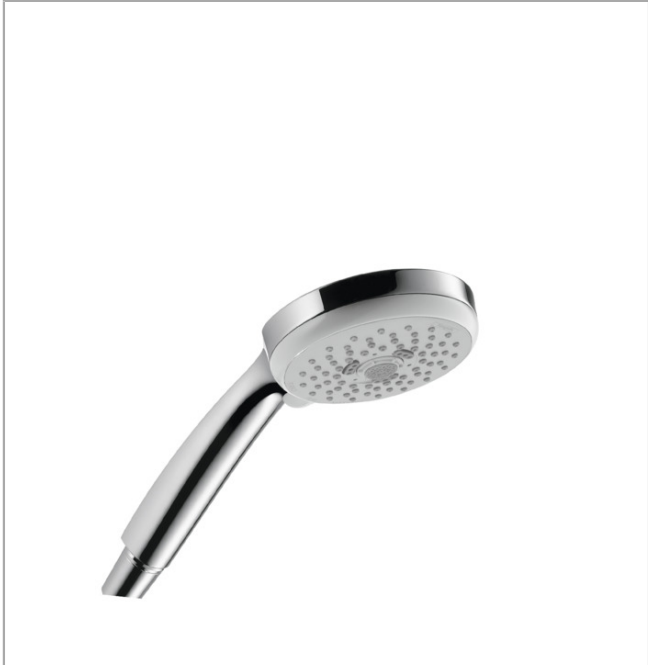

Croma 100
Handshower E 3-Jet, 1.8 GPM
 Finishes : **chrome** Part no. : **04752000**

Description

Features

- 75 no-clog spray channels
- Spray modes: Full, Pulsating Massage, Intense Turbo
- Flow: 1.8 GPM (6.8 L/Min)

Item details

List Price \$ 99.00

Technology

Compliance

Product image

Scale drawing

Croma 100
Handshower E 3-Jet, 1.8 GPM
Finishes : **chrome** Part no. : **04752000**

Exploded drawing

Year of production: >01/18

Croma 100
Handshower E 3-Jet, 1.8 GPM
 Finishes : **chrome** Part no. : **04752000**

Spare parts list

Year of production: >01/18

| Pos. | Description | Part no. | Price | PU |
|-------------|--------------------|-----------------|--------------|-----------|
| 1 | filter packing | 94246000 | - | 1 |