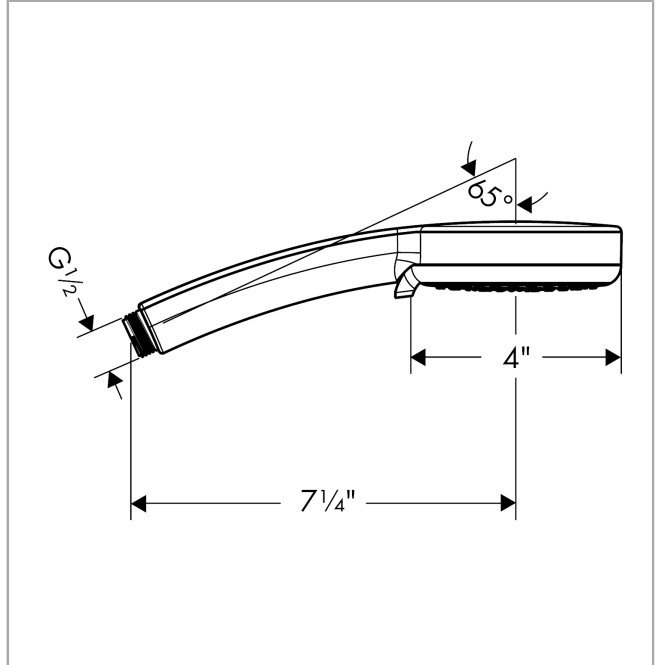

Croma 100
Handshower E 3-Jet, 1.8 GPM
 Finishes : **chrome** Part no. : **04752000**

Description

Features

- 75 no-clog spray channels
- Spray modes: Full, Pulsating Massage, Intense Turbo
- Flow: 1.8 GPM (6.8 L/Min)

Item details

List Price \$ 99.00

Technology

Compliance

Product image

Scale drawing

Croma 100
Handshower E 3-Jet, 1.8 GPM
Finishes : **chrome** Part no. : **04752000**

Exploded drawing

Year of production: >01/18

Croma 100
Handshower E 3-Jet, 1.8 GPM
 Finishes : **chrome** Part no. : **04752000**

Spare parts list

Year of production: >01/18

| Pos. | Description | Part no. | Price | PU |
|-------------|--------------------|-----------------|--------------|-----------|
| 1 | filter packing | 94246000 | - | 1 |