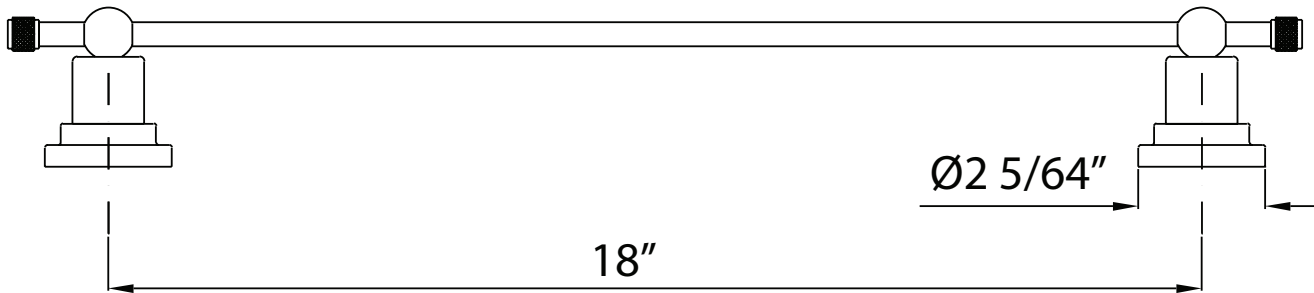

Campo™

Toallero de pared de 18"

MODELOS: A1484IW

For warranty or additional information, contact:

U.S.A.
houseofrohl.com/support
 1-800-777-9762

QUEBEC / MARITIMES / WESTERN CANADA
 QUÉBEC / MARITIMES / OUEST CANADIEN
 QUEBEC / MARITIMOS / CANADA OCCIDENTAL
houseofrohl.ca/support
 1-866-473-8442