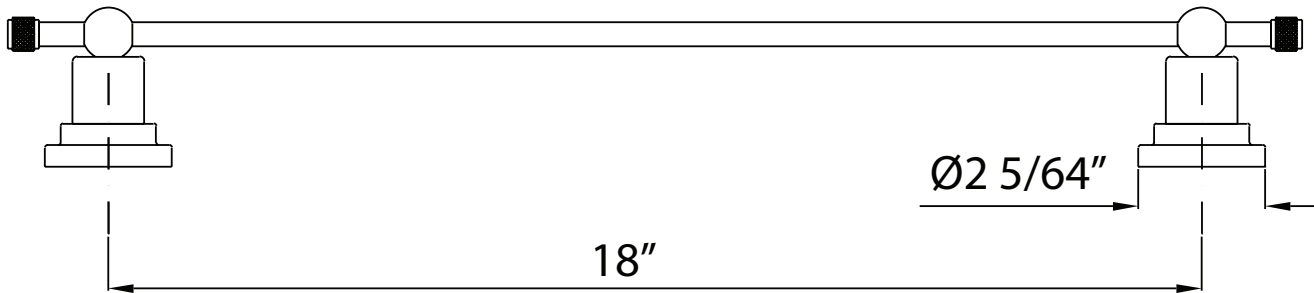

Campo™
18" Towel Bar

MODEL: A1484IW

For warranty or additional information, contact:

U.S.A.
houseofrohl.com/support
1-800-777-9762

QUEBEC / MARITIMES / WESTERN CANADA
QUÉBEC / MARITIMES / OUEST CANADIEN
QUEBEC / MARITIMOS / CANADA OCCIDENTAL
houseofrohl.ca/support
1-866-473-8442