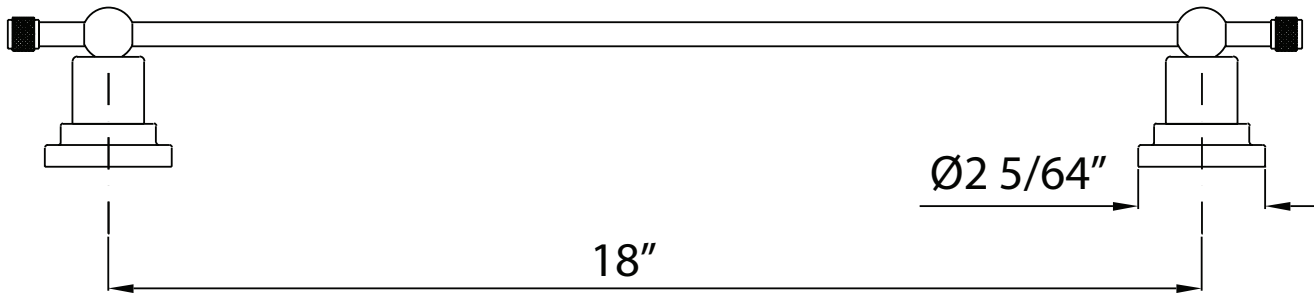

Campo™

Porte-serviette mural 18"

MODÈLES: A1484IW

For warranty or additional information, contact:

U.S.A.
houseofrohl.com/support
 1-800-777-9762

QUEBEC / MARITIMES / WESTERN CANADA
 QUÉBEC / MARITIMES / OUEST CANADIEN
 QUEBEC / MARITIMOS / CANADA OCCIDENTAL
houseofrohl.ca/support
 1-866-473-8442