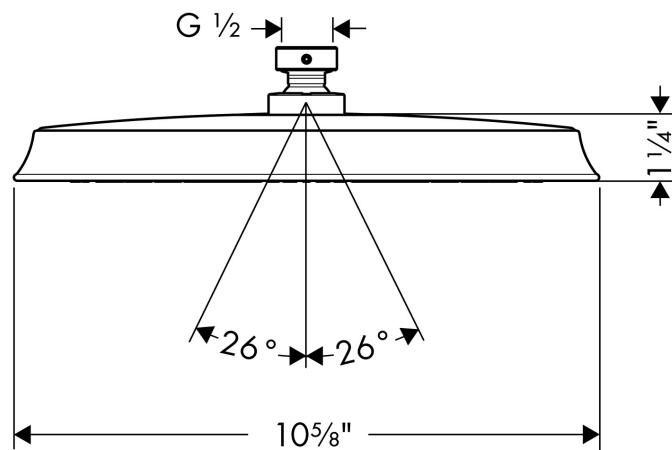

Brand hansgrohe
Art. Name **Raindance Classic** Showerhead 240 1-Jet PowderRain, 1.75 GPM
Art. Nr. 26920831
Surface polished nickel
Pos. 1

Product Picture

Drawing

Technology

Features

- Spray modes: PowderRain
- 180 no-clog spray channels
- Flow: 1.75 GPM (6.6 L/Min)
- Fully-finished matching spray face
- Spray face removable for cleaning