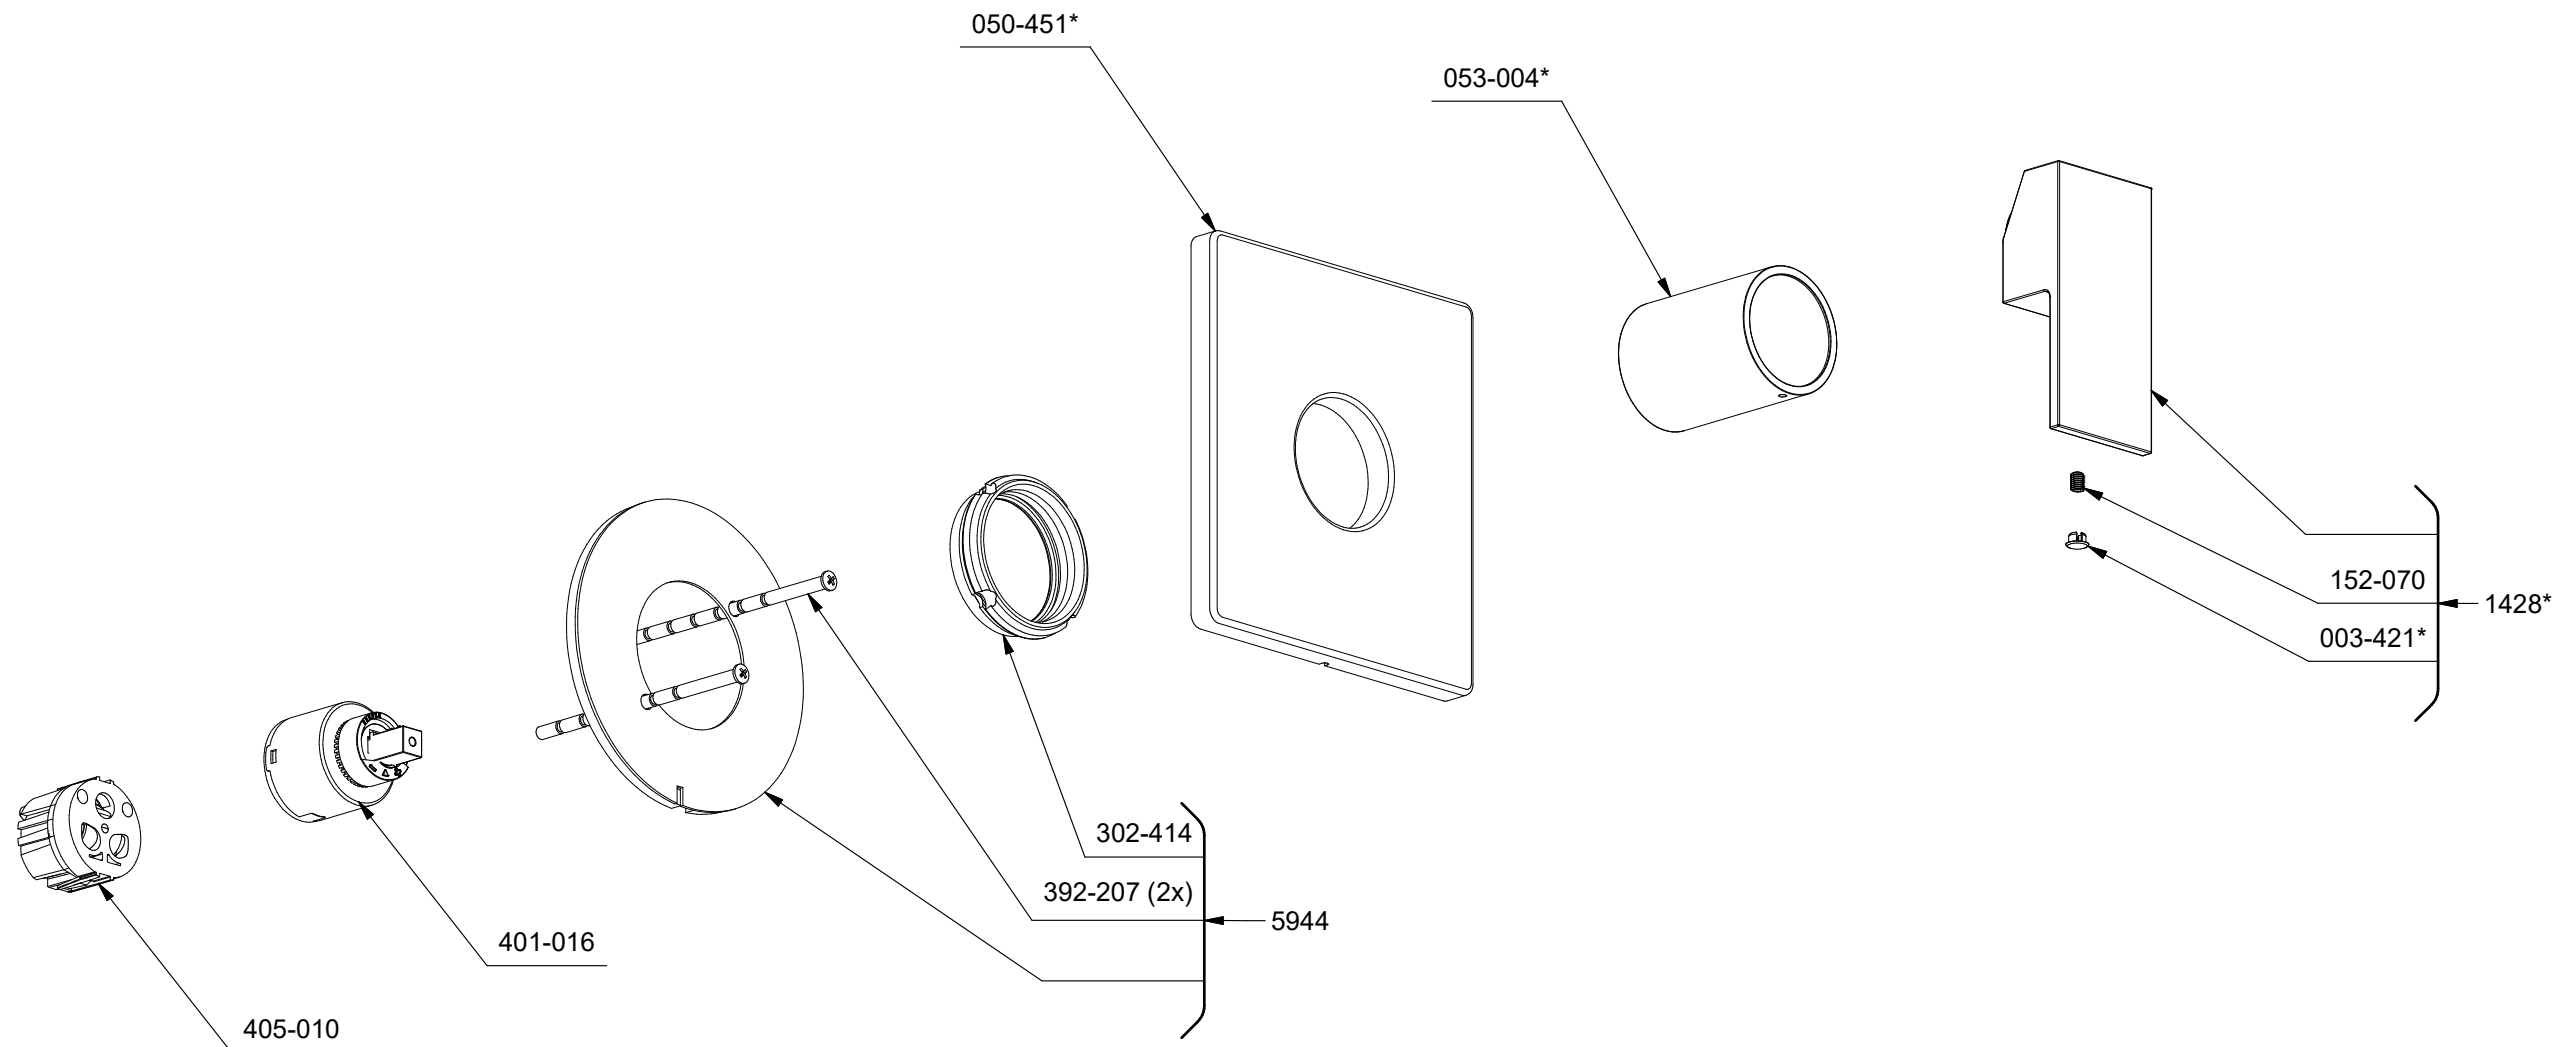

***Finish determined by Suffix**

Finish	Description
C	Chrome
BN	Brushed Nickel

TOOL :

505-025 (Allen key 2.5mm)