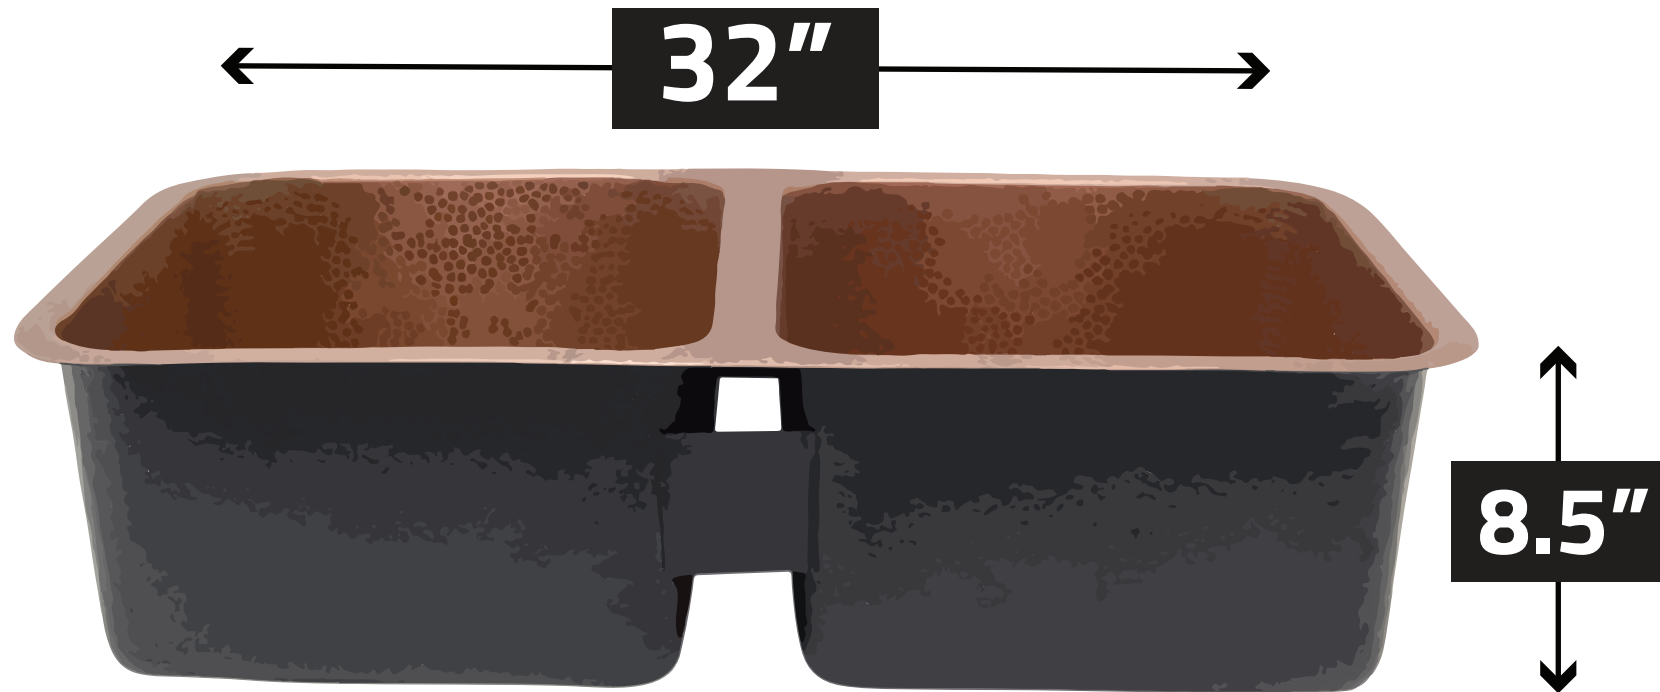

# K-AZ268

## DROP-IN KITCHEN SINK

**NOTE:**  
Every unit in this series is handmade by a skilled artisan. As a result, color, texture and size will vary slightly with each unit. The measurements displayed should be taken as an approximation of the finished product.