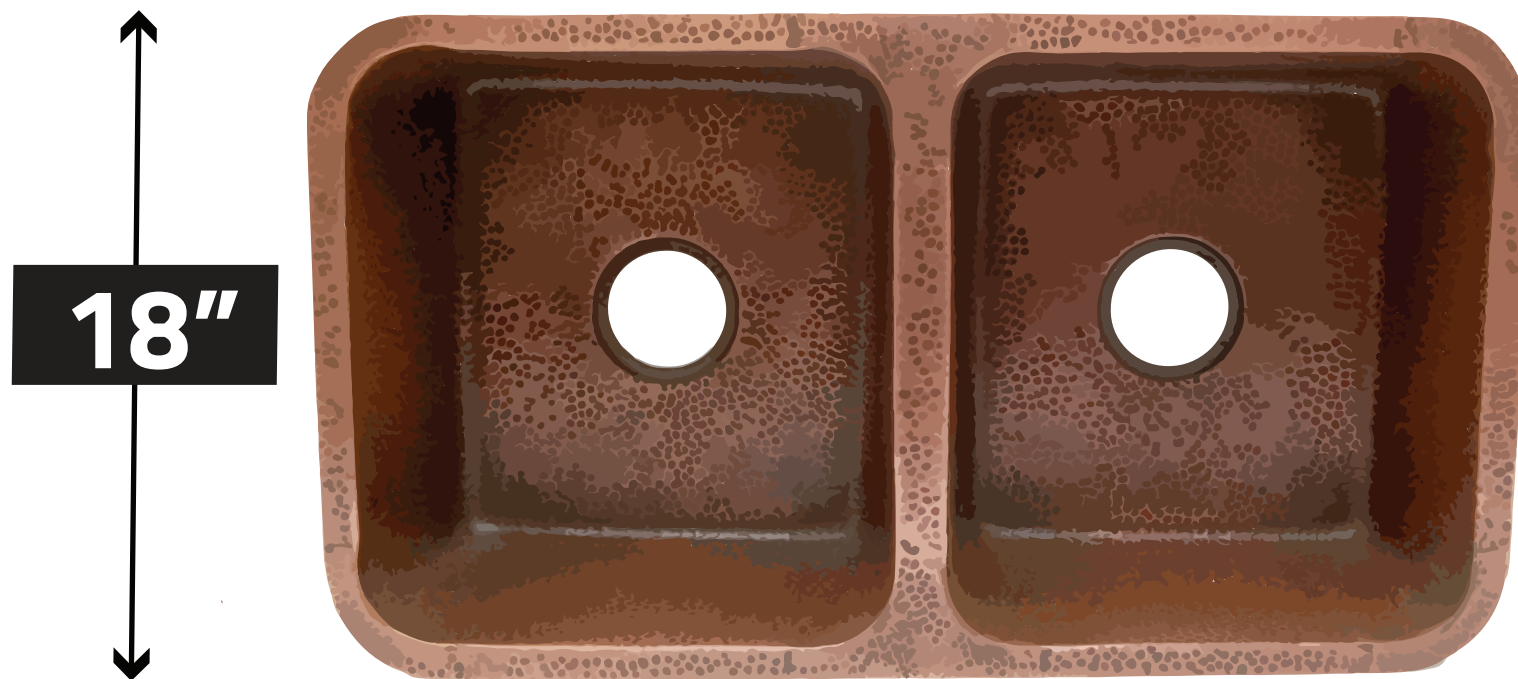

# K-AZ268

## DROP-IN KITCHEN SINK

**NOTE:**  
Every unit in this series is handmade by a skilled artisan. As a result, color, texture and size will vary slightly with each unit. The measurements displayed should be taken as an approximation of the finished product.