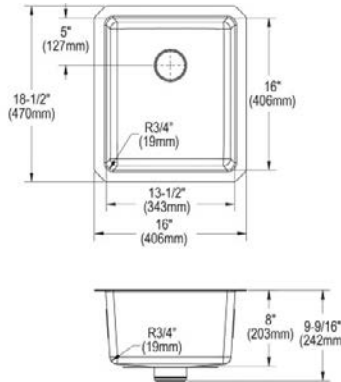

ETRU13168PD

Elkay Lustertone Iconix Stainless Steel 16" x 18-1/2" x 8", Single Bowl Undermount Sink with Perfect Drain

- ◆ Dimensions: 16" x 18-1/2" x 8"
- ◆ 16 gauge
- ◆ Luminous Satin finish
- ◆ 3-3/8" (86mm) drain opening
- ◆ Sound deadening: Sides and Bottom pads
- ◆ 21" minimum cabinet size
- ◆ Features: Perfect Drain

Includes: One LKPD1 Perfect Drain and strainer.

Built in USA

Ship dims: 26-1/16" x 24" x 10-1/16"

Approx. ship weight: 15 lbs.

ELUH1316PDBG

Elkay Lustertone Classic Stainless Steel 16" x 18-1/2" x 7-7/8", Single Bowl Undermount Sink Kit with Perfect Drain

- ◆ Dimensions: 16" x 18-1/2" x 7-7/8"
- ◆ 18 gauge
- ◆ Lustrous Satin finish
- ◆ 3-3/8" (86mm) drain opening
- ◆ Sound deadening: Sides and Bottom pads
- ◆ 21" minimum cabinet size
- ◆ Features: Perfect Drain

- LKPDVR18B
- LKDS99
- LKDS35

Ship dims: 26-1/4" x 24-1/4" x 12-1/2"

Approx. ship weight: 16 lbs.

*1/2" sink reveal required for proper fit.