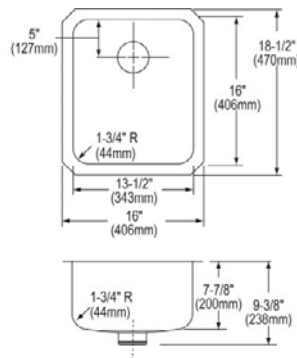

ETRU13168PD

Elkay Lustertone Iconix Stainless Steel 16" x 18-1/2" x 8", Single Bowl Undermount Sink with Perfect Drain

- ◆ Dimensions: 16" x 18-1/2" x 8"
- ◆ 16 gauge
- ◆ Luminous Satin finish
- ◆ 3-3/8" (86mm) drain opening
- ◆ Sound deadening: Sides and Bottom pads
- ◆ 21" minimum cabinet size
- ◆ Features: Perfect Drain

Includes: One LKPD1 Perfect Drain and strainer.

Built in USA

Ship dims: 26-1/16" x 24" x 10-1/16"

Approx. ship weight: 15 lbs.

ELUH1316PDBG

Elkay Lustertone Classic Stainless Steel 16" x 18-1/2" x 7-7/8", Single Bowl Undermount Sink Kit with Perfect Drain

- ◆ Dimensions: 16" x 18-1/2" x 7-7/8"
- ◆ 18 gauge
- ◆ Lustrous Satin finish
- ◆ 3-3/8" (86mm) drain opening
- ◆ Sound deadening: Sides and Bottom pads
- ◆ 21" minimum cabinet size
- ◆ Features: Perfect Drain

- LKPDVR18B
- LKDS99
- LKDS35

Ship dims: 26-1/4" x 24-1/4" x 12-1/2"

Approx. ship weight: 16 lbs.

*1/2" sink reveal required for proper fit.