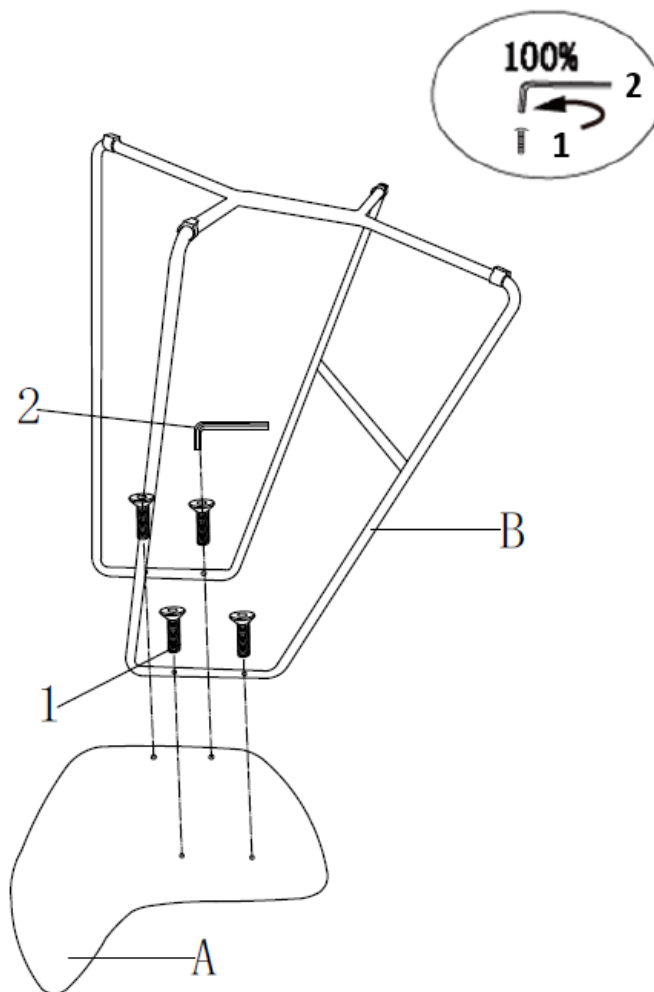

ALLEN KEY SCREW
M6 x 25 mm
QTY 4

2

ALLEN KEY
QTY 1

Step 1

1. Place Seat (A) upside down on a flat, smooth surface.
2. Attach Base (B) to the bottom of the Seat (A) using Allen Key Screws (1).
3. Use Allen Key (2) to tighten. Do not over-tighten.