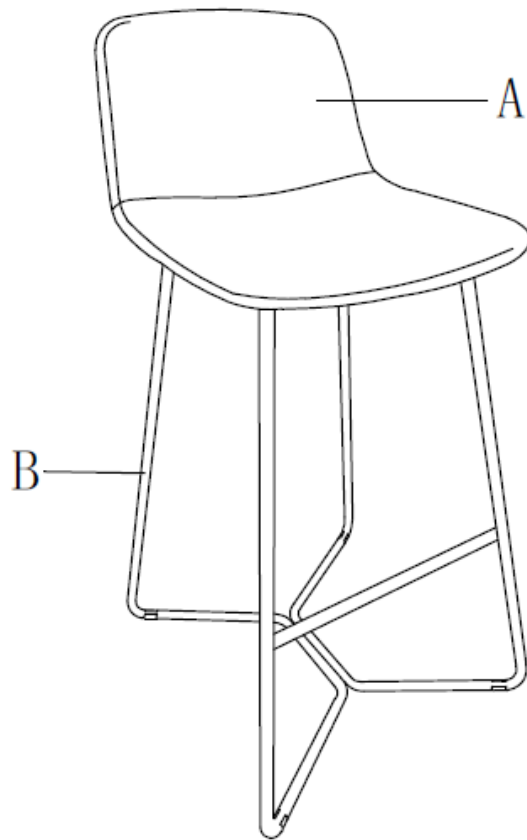

ALLEN KEY SCREW
M6 x 25 mm
QTY 4

2

ALLEN KEY
QTY 1

Step 1

1. Place Seat (A) upside down on a flat, smooth surface.
2. Attach Base (B) to the bottom of the Seat (A) using Allen Key Screws (1).
3. Use Allen Key (2) to tighten. Do not over-tighten.

Step 2

1. Place Stool on a flat, level surface to ensure it is level.
2. If it is uneven, adjust either the Seat (A) or the Base (B) to make it level.