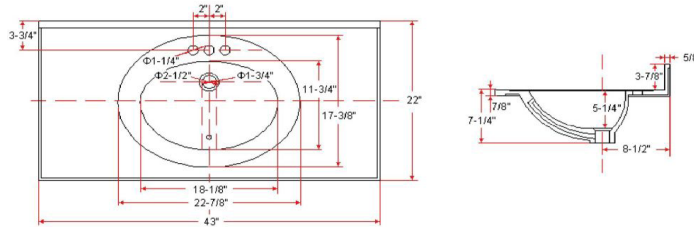

Cultured Marble Vanity Top 43x22  
Solid White

SPECIFICATIONS

MATERIAL:	Cultured Marble
TOOLS NEEDED FOR INSTALLATION:	100% silicone
ASSEMBLED DIMENSIONS:	11.11" H x 43" L x 22" D
ASSEMBLED WEIGHT:	55.7 lbs.
FAUCET TYPE:	Lav Centerset
NUMBER OF MOUNTING HOLES:	3
BOWL MATERIAL:	Cultured Marble
BACK SPLASH INCLUDED:	Yes
COLOR:	Solid White
NUMBER OF BOWLS:	1
BOWL DIMENSIONS:	5.63" H x 11.63" W x 16.85" D
BOWL SHAPE:	Oval
SINK THICKNESS:	0.98"
MOUNTING TYPE:	Integrated
OVERFLOW HOLE:	Yes