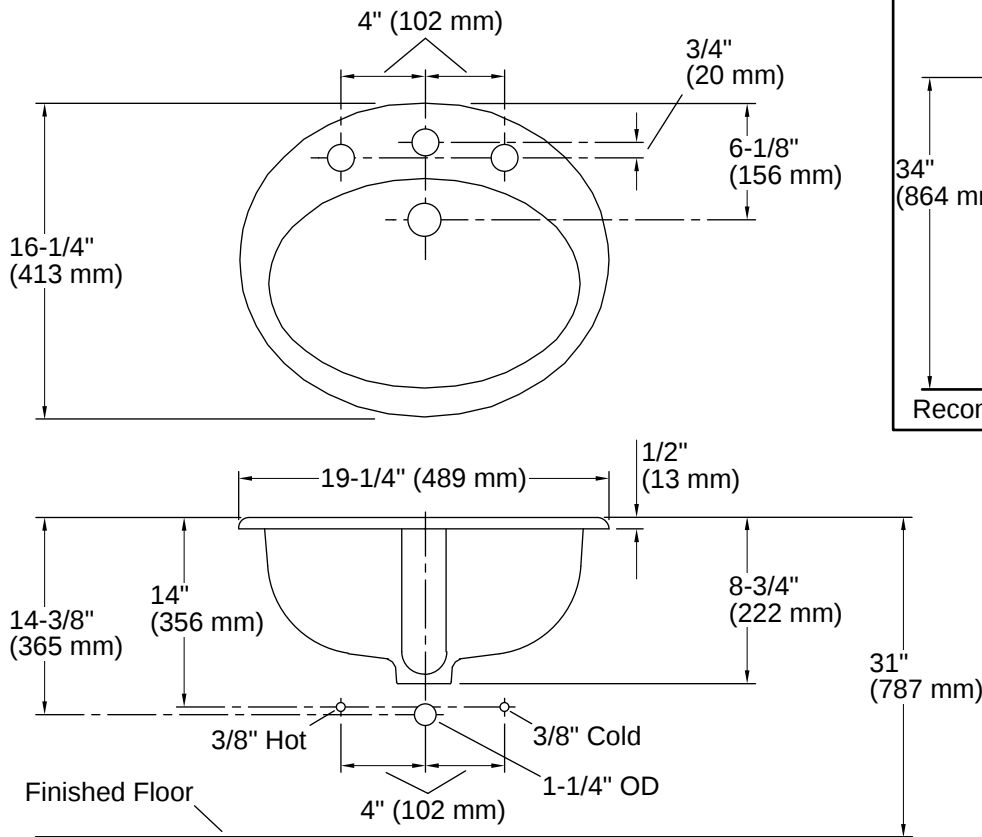

Installation

- Drop-in

Installation Notes

Install this product according to the installation instructions.

NOTICE: Countertop manufacturer or cutter must use the current product template available at www.kohler.com, or by calling 1-800-4KOHLER. Kohler Co. is not responsible for cutout errors when the incorrect cutout template is used.

ADA, OBC, CSA B651 compliant when installed to the specific requirements of these regulations.