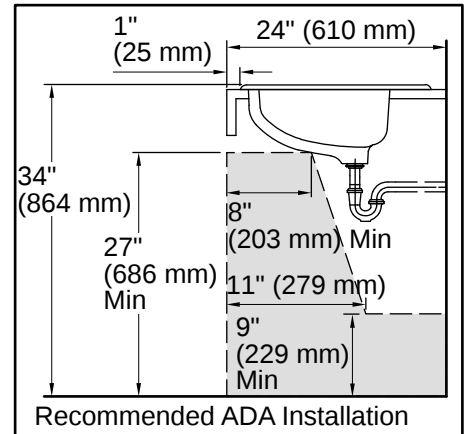

Installation

- Drop-in

Installation Notes

Install this product according to the installation instructions.

NOTICE: Countertop manufacturer or cutter must use the current product template available at www.kohler.com, or by calling 1-800-4KOHLER. Kohler Co. is not responsible for cutout errors when the incorrect cutout template is used.

ADA, OBC, CSA B651 compliant when installed to the specific requirements of these regulations.