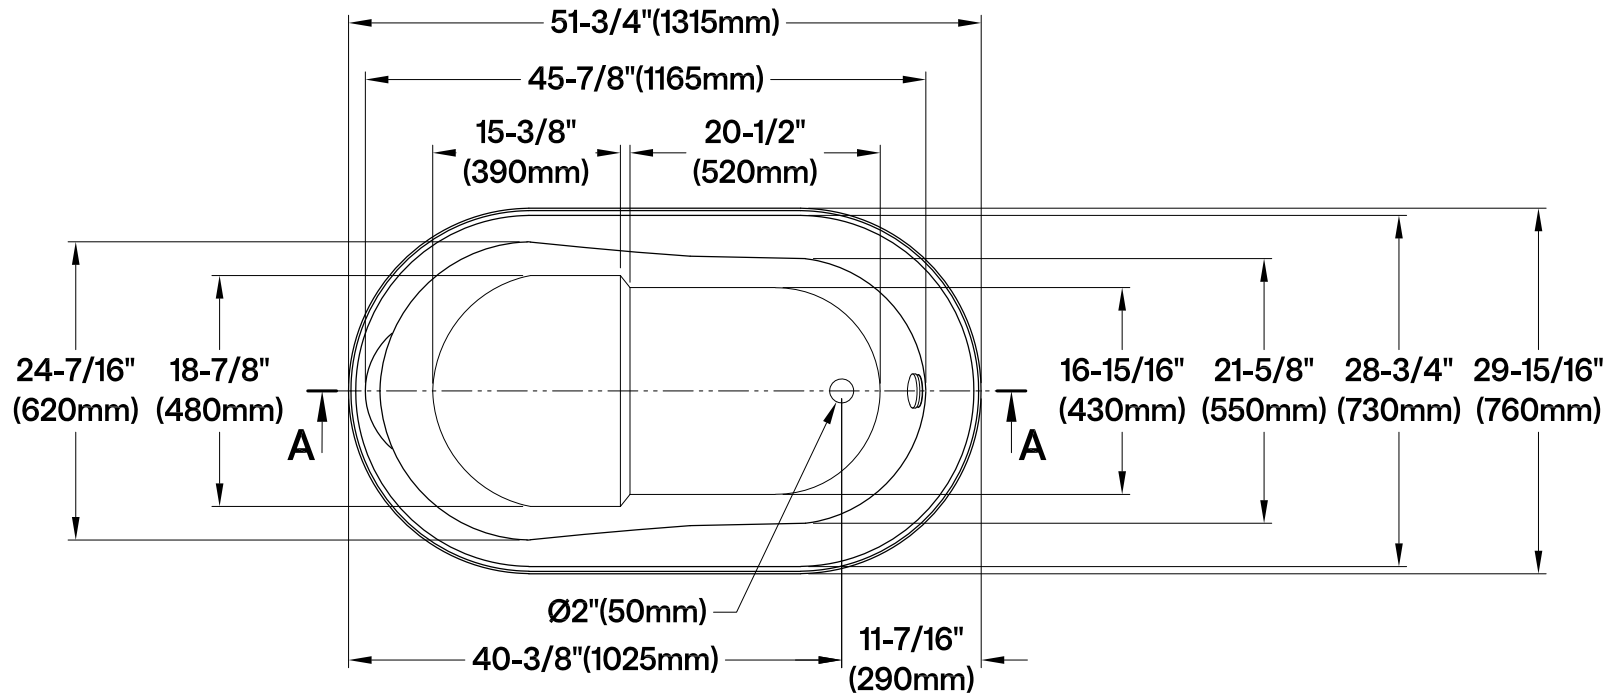

VTRS523030

52" Acrylic Freestanding Tub with Drain & Integrated Seat

M14 x 120 (4 pcs)

Section A-A