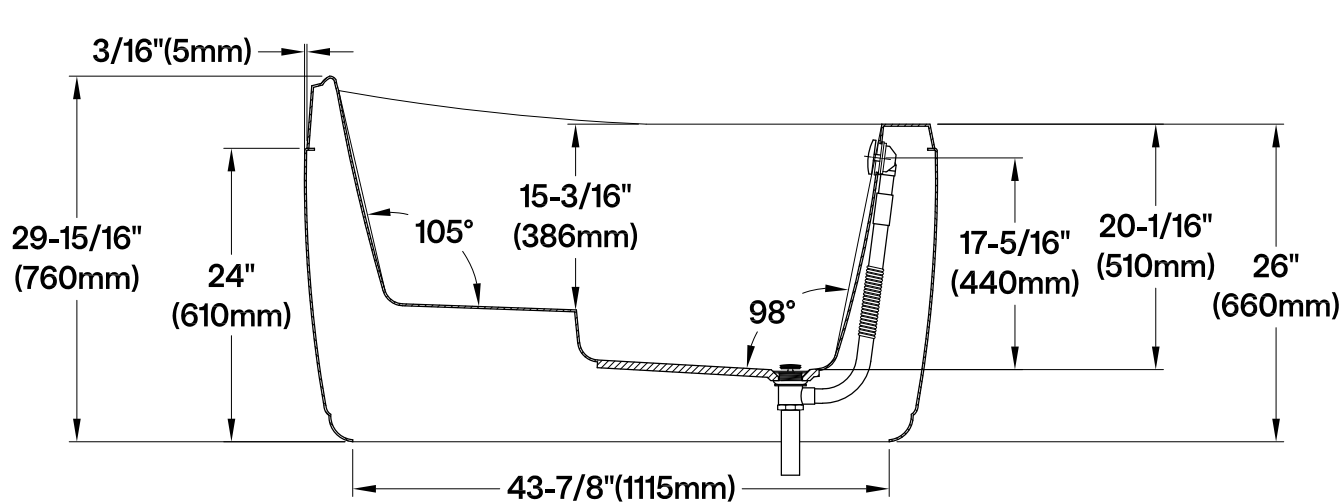

VTRS523030

52" Acrylic Freestanding Tub with Drain & Integrated Seat

M14 x 120 (4 pcs)

Section A-A