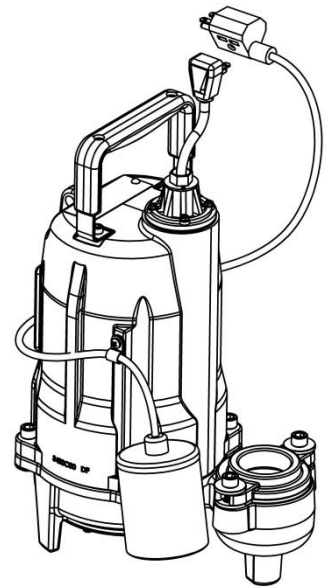

Pump Specifications

FL60/FLH60 Series 6/10 hp Submersible Effluent Pump

FL60/FLH60-Series Dimensional Data