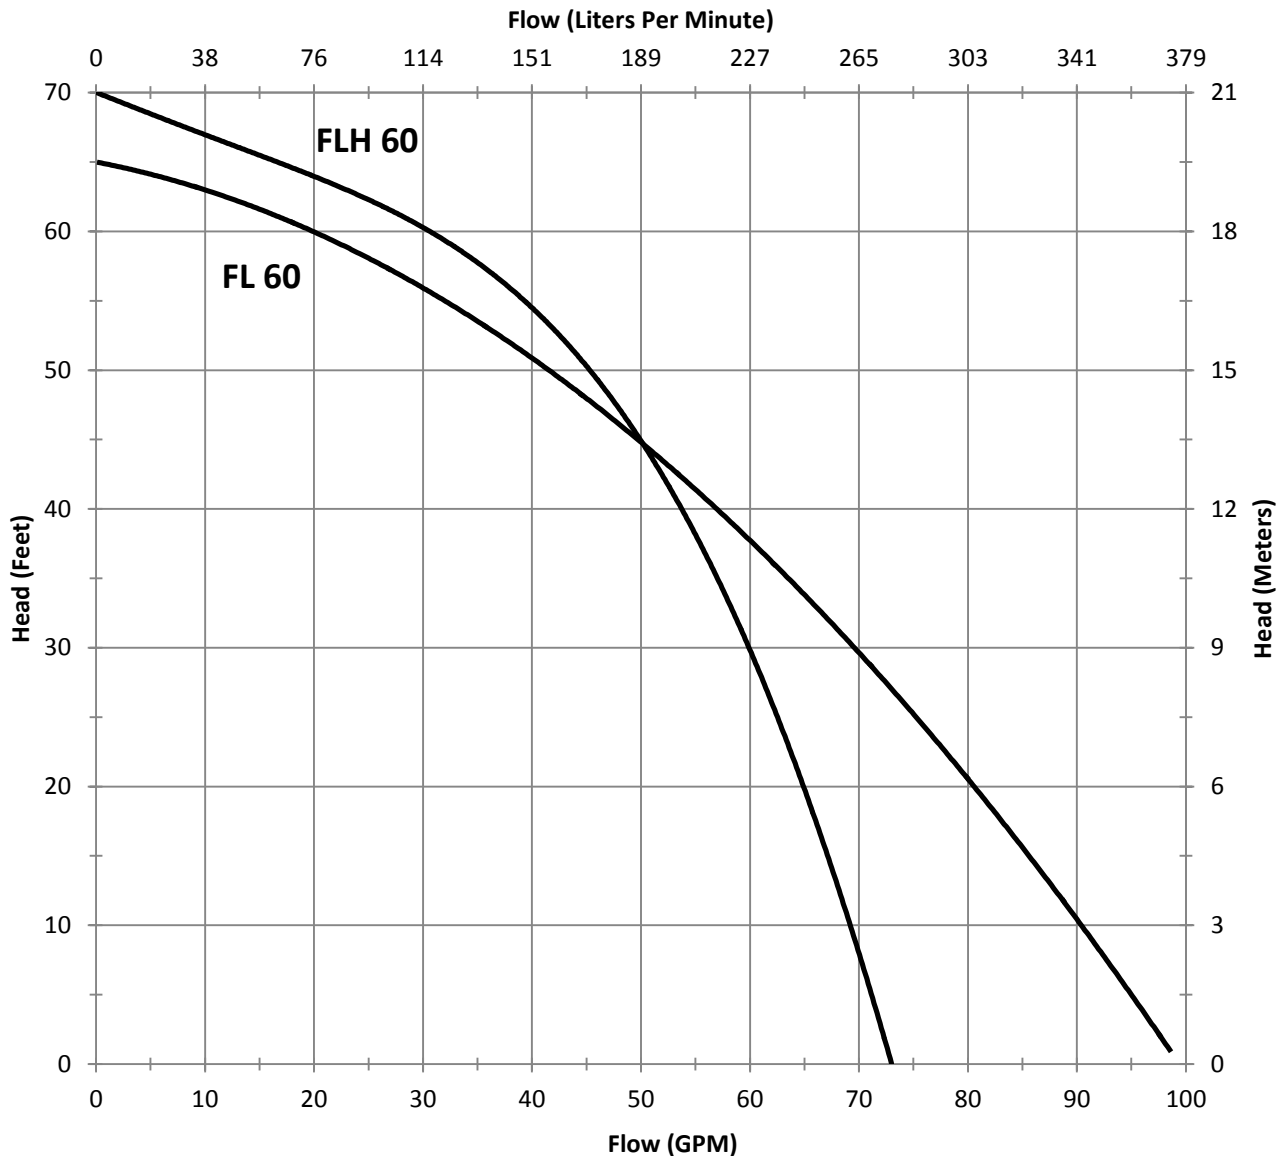

Pump Specifications

FL60/FLH60 Series 6/10 hp Submersible Effluent Pump

FL60/FLH60-Series Dimensional Data