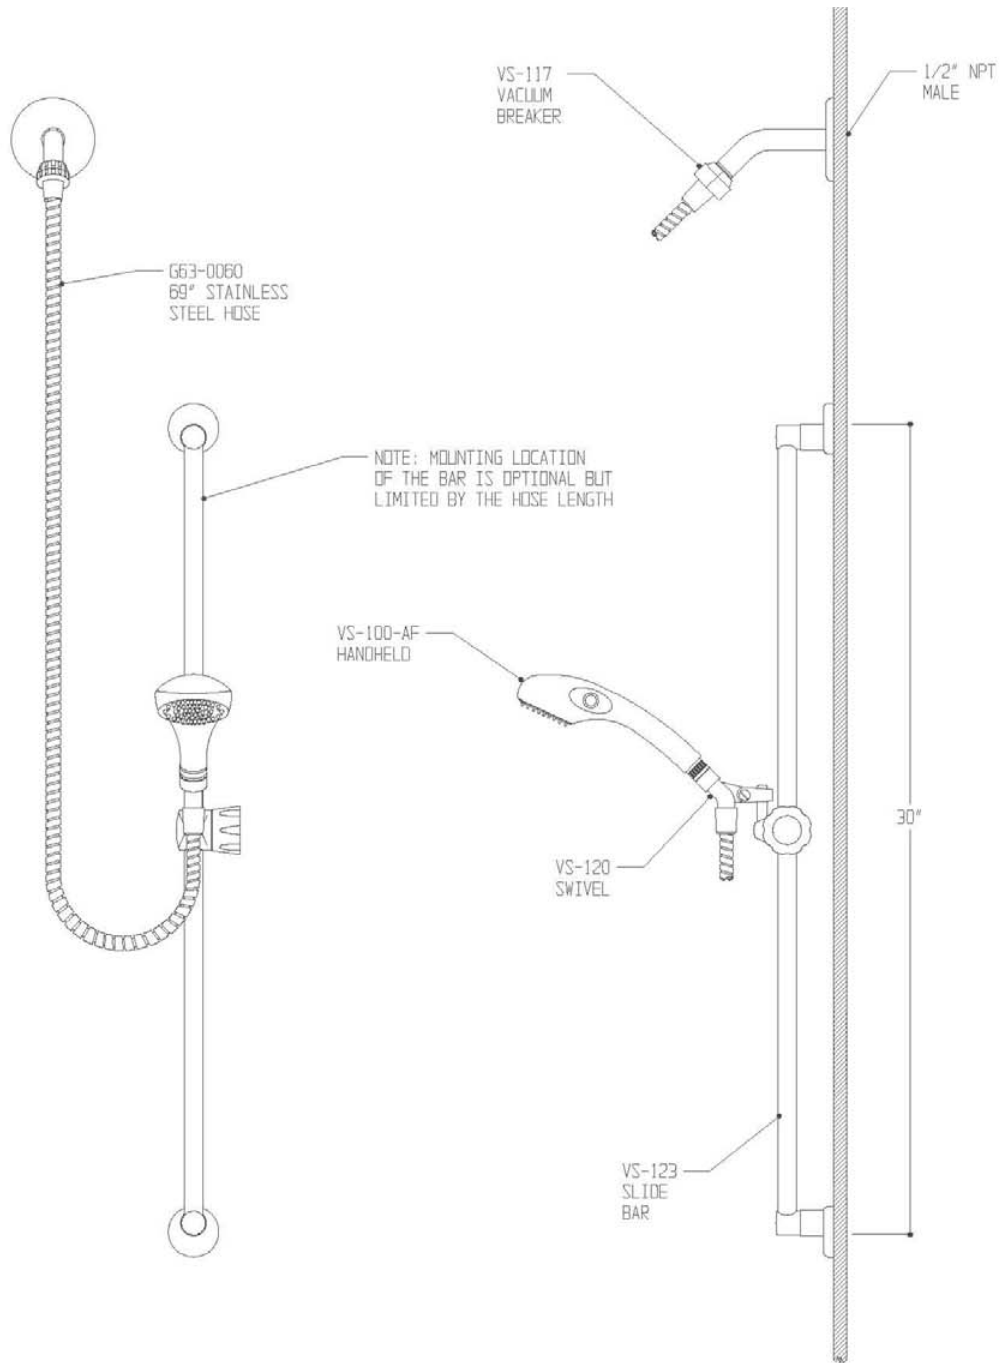

FINISH:

PC

WARRANTY:

- 5 year limited

DIMENSIONS: NOTE: 1. All dimensions are in inches (millimeters) unless otherwise specified and are subject to change without notice. 2. Unless otherwise specified, all inlets and outlets are 1/2" NPT female. 3. The location of the slide bar is optional, but restricted by the 69" hose length from the shower arm connection to hand shower.

SPEAKMAN® VS-2954

Handicap Shower Combination

FEATURES:

- Handicap shower combination
- Includes hand shower with 50 individual spray outlets
- 60 in. metal hose with vacuum breaker
- Swivel arm holder
- 7 in. shower arm and flange
- 24 in. combination slide/grab bar

FINISH:

PC

WARRANTY:

- 5 year limited

NOTE: 1. All dimensions are in inches (millimeters) unless otherwise specified and are subject to change without notice. 2. Unless otherwise specified, all inlets and outlets are 1/2" NPT female. 3. The location of the slide bar is optional, but restricted by the 60" hose length running from the shower arm connection to hand shower.

DIMENSIONS: