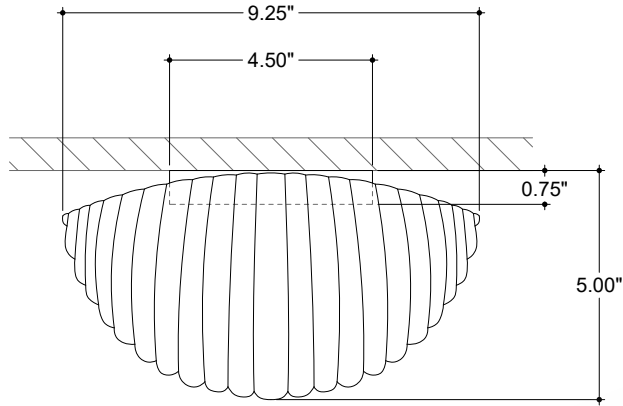

ITEM: 5000-0267

Overall Dimensions

Height: 9.75"
Width: 9.25"
Depth: 5"

TOP VIEW

FRONT VIEW

SIDE VIEW