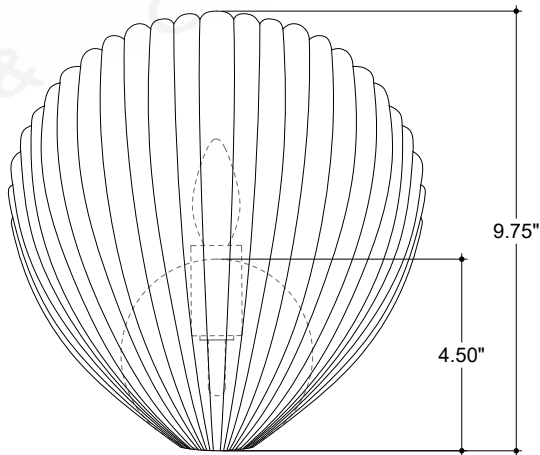

ITEM: 5000-0267

Overall Dimensions

Height: 9.75"
Width: 9.25"
Depth: 5"

TOP VIEW

FRONT VIEW

SIDE VIEW