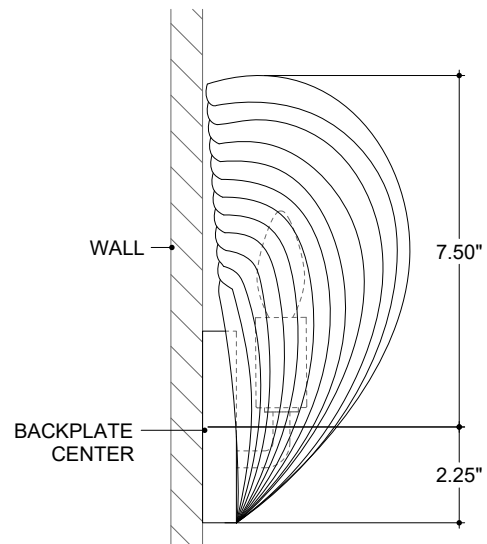

ITEM: 5000-0267

Overall Dimensions

Height: 9.75"
Width: 9.25"
Depth: 5"

TOP VIEW

FRONT VIEW

SIDE VIEW