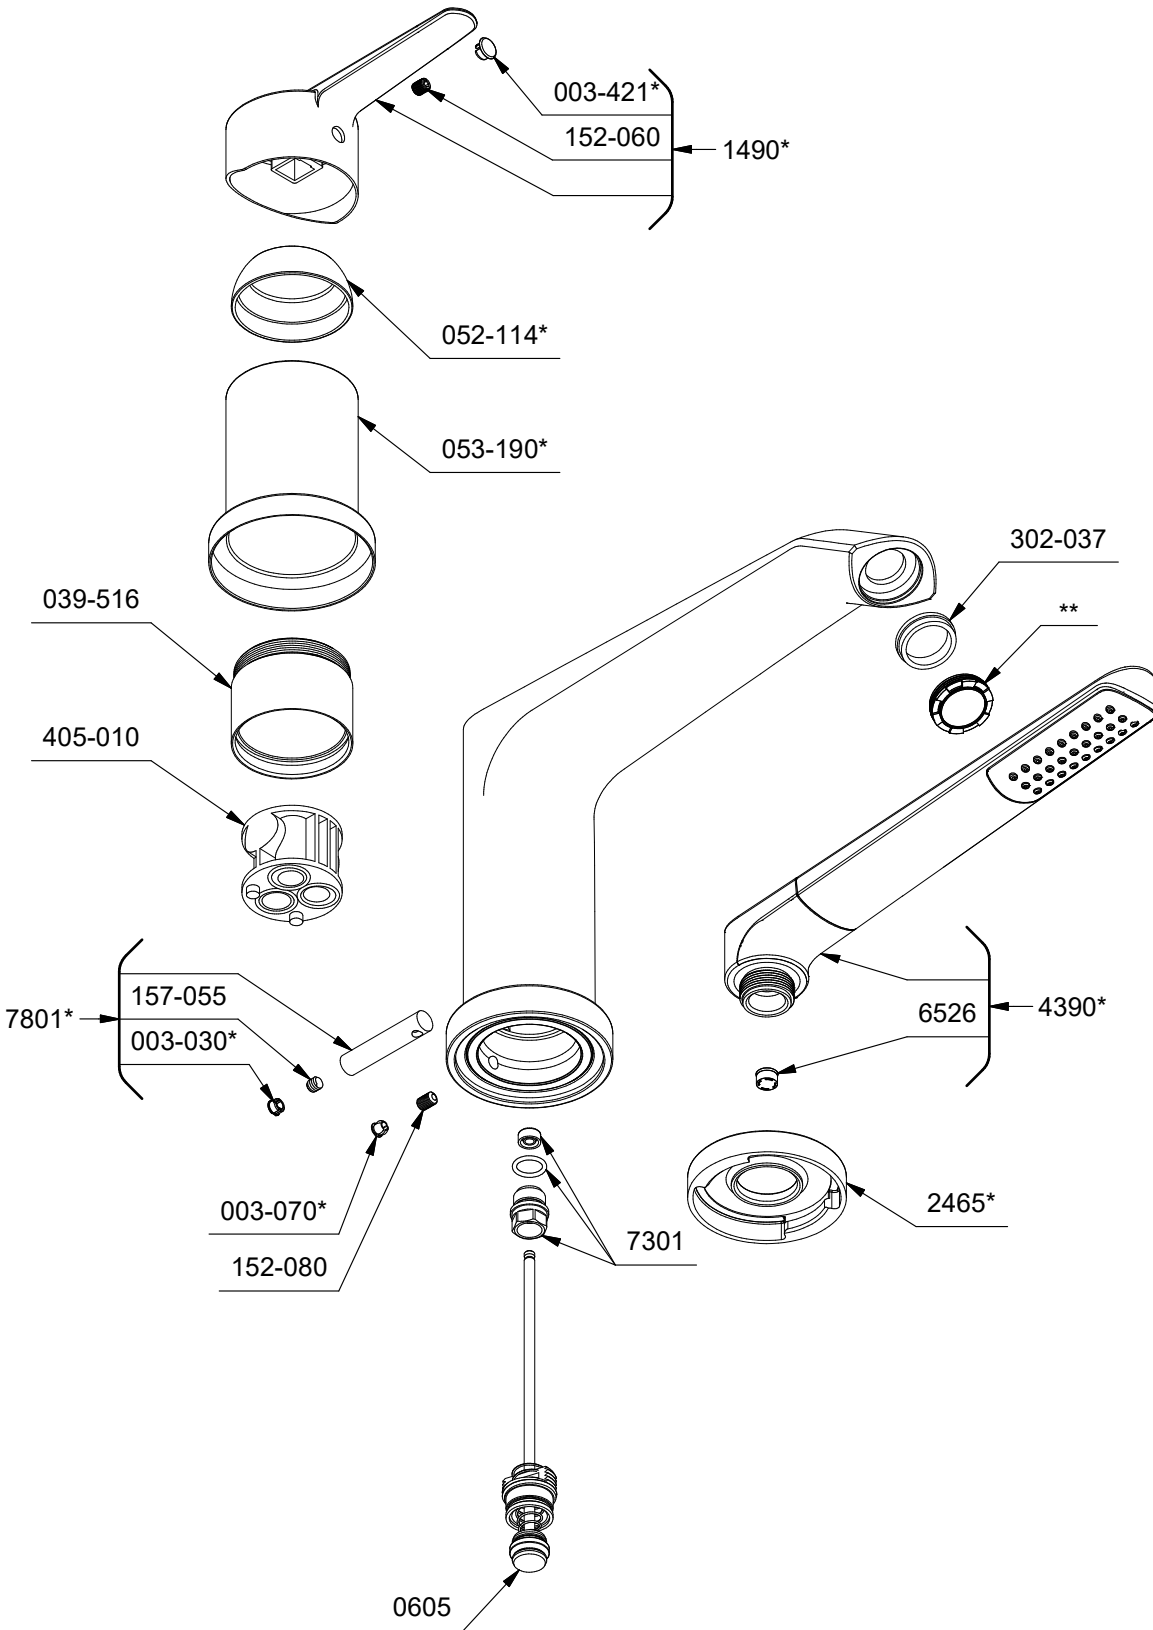

TVY16

Venty

3-piece Type P deck-mount tub filler with hand shower trim

*Sizes, models and finishes may differ from those presented.

*Finish determined by Suffix

Finish	Description
C	Chrome

**Aerator Kit (Include tool) :

S6-542 (full flow)

TOOL :

505-025 (Allen key 2.5mm)

500-002 (Plastic diverter rod tool)