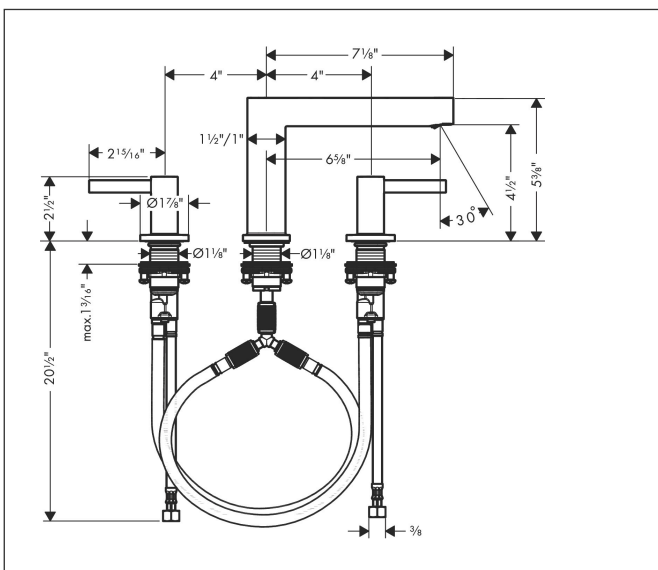

Brand hansgrohe
Art. Name **Finoris** Widespread Faucet 110 with Pop-Up Drain, 1.2 GPM
Art. Nr. 76033671
Surface matte black
Pos. 1

Product Picture

Features

- Consists of: Widespread faucet, Pop-up assembly
- Spray modes: Laminar spray
- Flow: 1.2 GPM (4.5 L/Min)
- 90° ceramic valves
- Includes pop-up drain
- Material waste set: Metal

Drawing

Technology