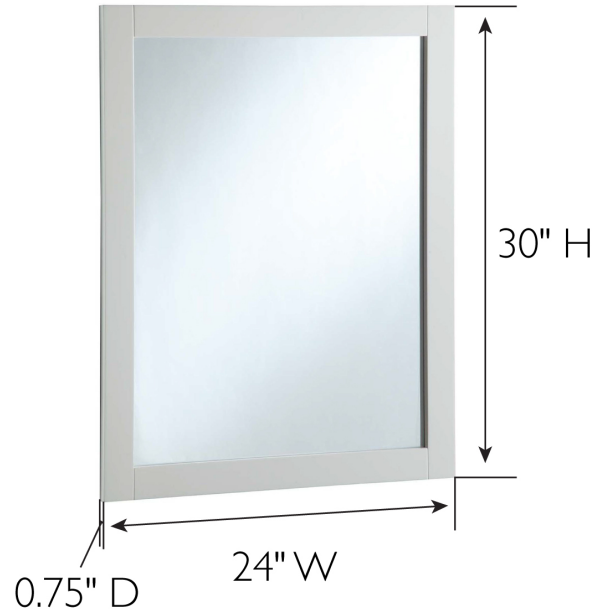

## Shorewood Wall Mirror 24" White

### SPECIFICATIONS

<b>MATERIAL CONSTRUCTION:</b>	Wood	<b>FACE FRAME MATERIAL:</b>	Pine
<b>ASSEMBLY REQUIRED:</b>	No	<b>SIDES MATERIAL:</b>	N/A
<b>TOOLS NEEDED FOR INSTALLATION:</b>	Electric Drill, Screwdriver	<b>BOTTOM MATERIAL:</b>	N/A
<b>ASSEMBLED DIMENSIONS:</b>	30" H x 24" L x 0.75" D	<b>BACK PANEL MATERIAL:</b>	MDF
<b>WEIGHT:</b>	14.3 lbs.	<b>BACK BRACE MATERIAL:</b>	N/A
<b>NUMBER OF DOORS:</b>	N/A	<b>GLASS STYLE:</b>	Flat Panel
<b>DOOR MATERIAL:</b>	N/A	<b>LIGHTED:</b>	No
<b>NUMBER OF SHELVES:</b>	N/A	<b>QTY OF LAMPS:</b>	N/A
<b>ADJUSTABLE SHELVES:</b>	N/A	<b>POWER SOURCE:</b>	None
<b>SHELF MAX WEIGHT CAPACITY:</b>	N/A	<b>MOUNTING HARDWARE INCLUDED:</b>	Yes
<b>SHELF WIDTH:</b>	N/A	<b>MOUNTING TYPE:</b>	Surface
<b>SHELF THICKNESS:</b>	N/A		
<b>SHELF MATERIAL:</b>	N/A		