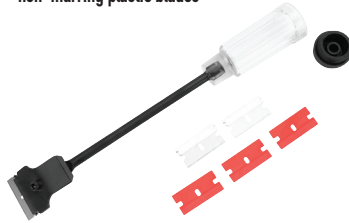

50' X 7/32" BRAIDED POLY ROPE

1175 UPC: 039564149955 Inner: 4

- This light duty rope with many uses from camping to landscaping or securing a load
- The braided polypropylene rope with non-woven cloth core is rot and mildew resistant
- Store on the included plastic reel
- The safe working load is 25 lb. (11.3 kg)
- Rope measures: 50 ft. x 7/32 in. (16.6 m x 5.5 mm)

1 1/2" MULTI-PURPOSE EXTENDED SCRAPER

1172 UPC: 039564149986 Inner: 4

- 11 in. (28 mm) Length reaches confined areas
- Great for removing inspection stickers from windshields
- Extra blades storage in handle
- Comes with 3 straight edge razor blades and 3 non-marring plastic blades

8-IN-1 JAR LID OPENER W/RUBBER GRIP

1176 UPC: 039564149948 Inner: 4

- Ergonomic design and long handle provides superior grip and leverage for opening stubborn jars and containers
- Both sides of the opener can be used to accommodate 8 different sizes of lids from 3/4 (19 mm) to 3-1/4 in. (82 mm) diameter
- Made of long-lasting food grade polypropylene and rubber material
- Measures: 9 x 3.75 in. (23 x 9.5 cm)