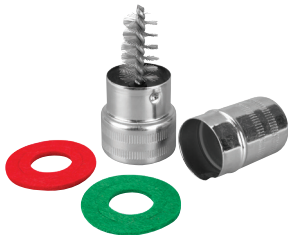

REFILL KIT: 2006-R

- Includes 91 different items

YELLOW ITEMS!

BATTERY POST BRUSH W/ FELT WASHERS

1171 UPC: 039564000140 Inner: 4

- Removes dirt, debris and corrosion to restore electrical contact
- Cleans both battery post and terminals
- Quality stainless steel brushes in a durable steel housing
- 1 pair of replacement felt washers included

50' X 7/32" BRAIDED POLY ROPE

1175 UPC: 039564149955 Inner: 4

- This light duty rope with many uses from camping to landscaping or securing a load
- The braided polypropylene rope with non-woven cloth core is rot and mildew resistant
- Store on the included plastic reel
- The safe working load is 25 lb. (11.3 kg)
- Rope measures: 50 ft. x 7/32 in. (16.6 m x 5.5 mm)

1 1/2" MULTI-PURPOSE EXTENDED SCRAPER

1172 UPC: 039564149986 Inner: 4

- 11 in. (28 mm) Length reaches confined areas
- Great for removing inspection stickers from windshields
- Extra blades storage in handle
- Comes with 3 straight edge razor blades and 3 non-marring plastic blades

8-IN-1 JAR LID OPENER W/RUBBER GRIP

1176 UPC: 039564149948 Inner: 4

- Ergonomic design and long handle provides superior grip and leverage for opening stubborn jars and containers
- Both sides of the opener can be used to accommodate 8 different sizes of lids from 3/4 (19 mm) to 3-1/4 in. (82 mm) diameter
- Made of long-lasting food grade polypropylene and rubber material
- Measures: 9 x 3.75 in. (23 x 9.5 cm)