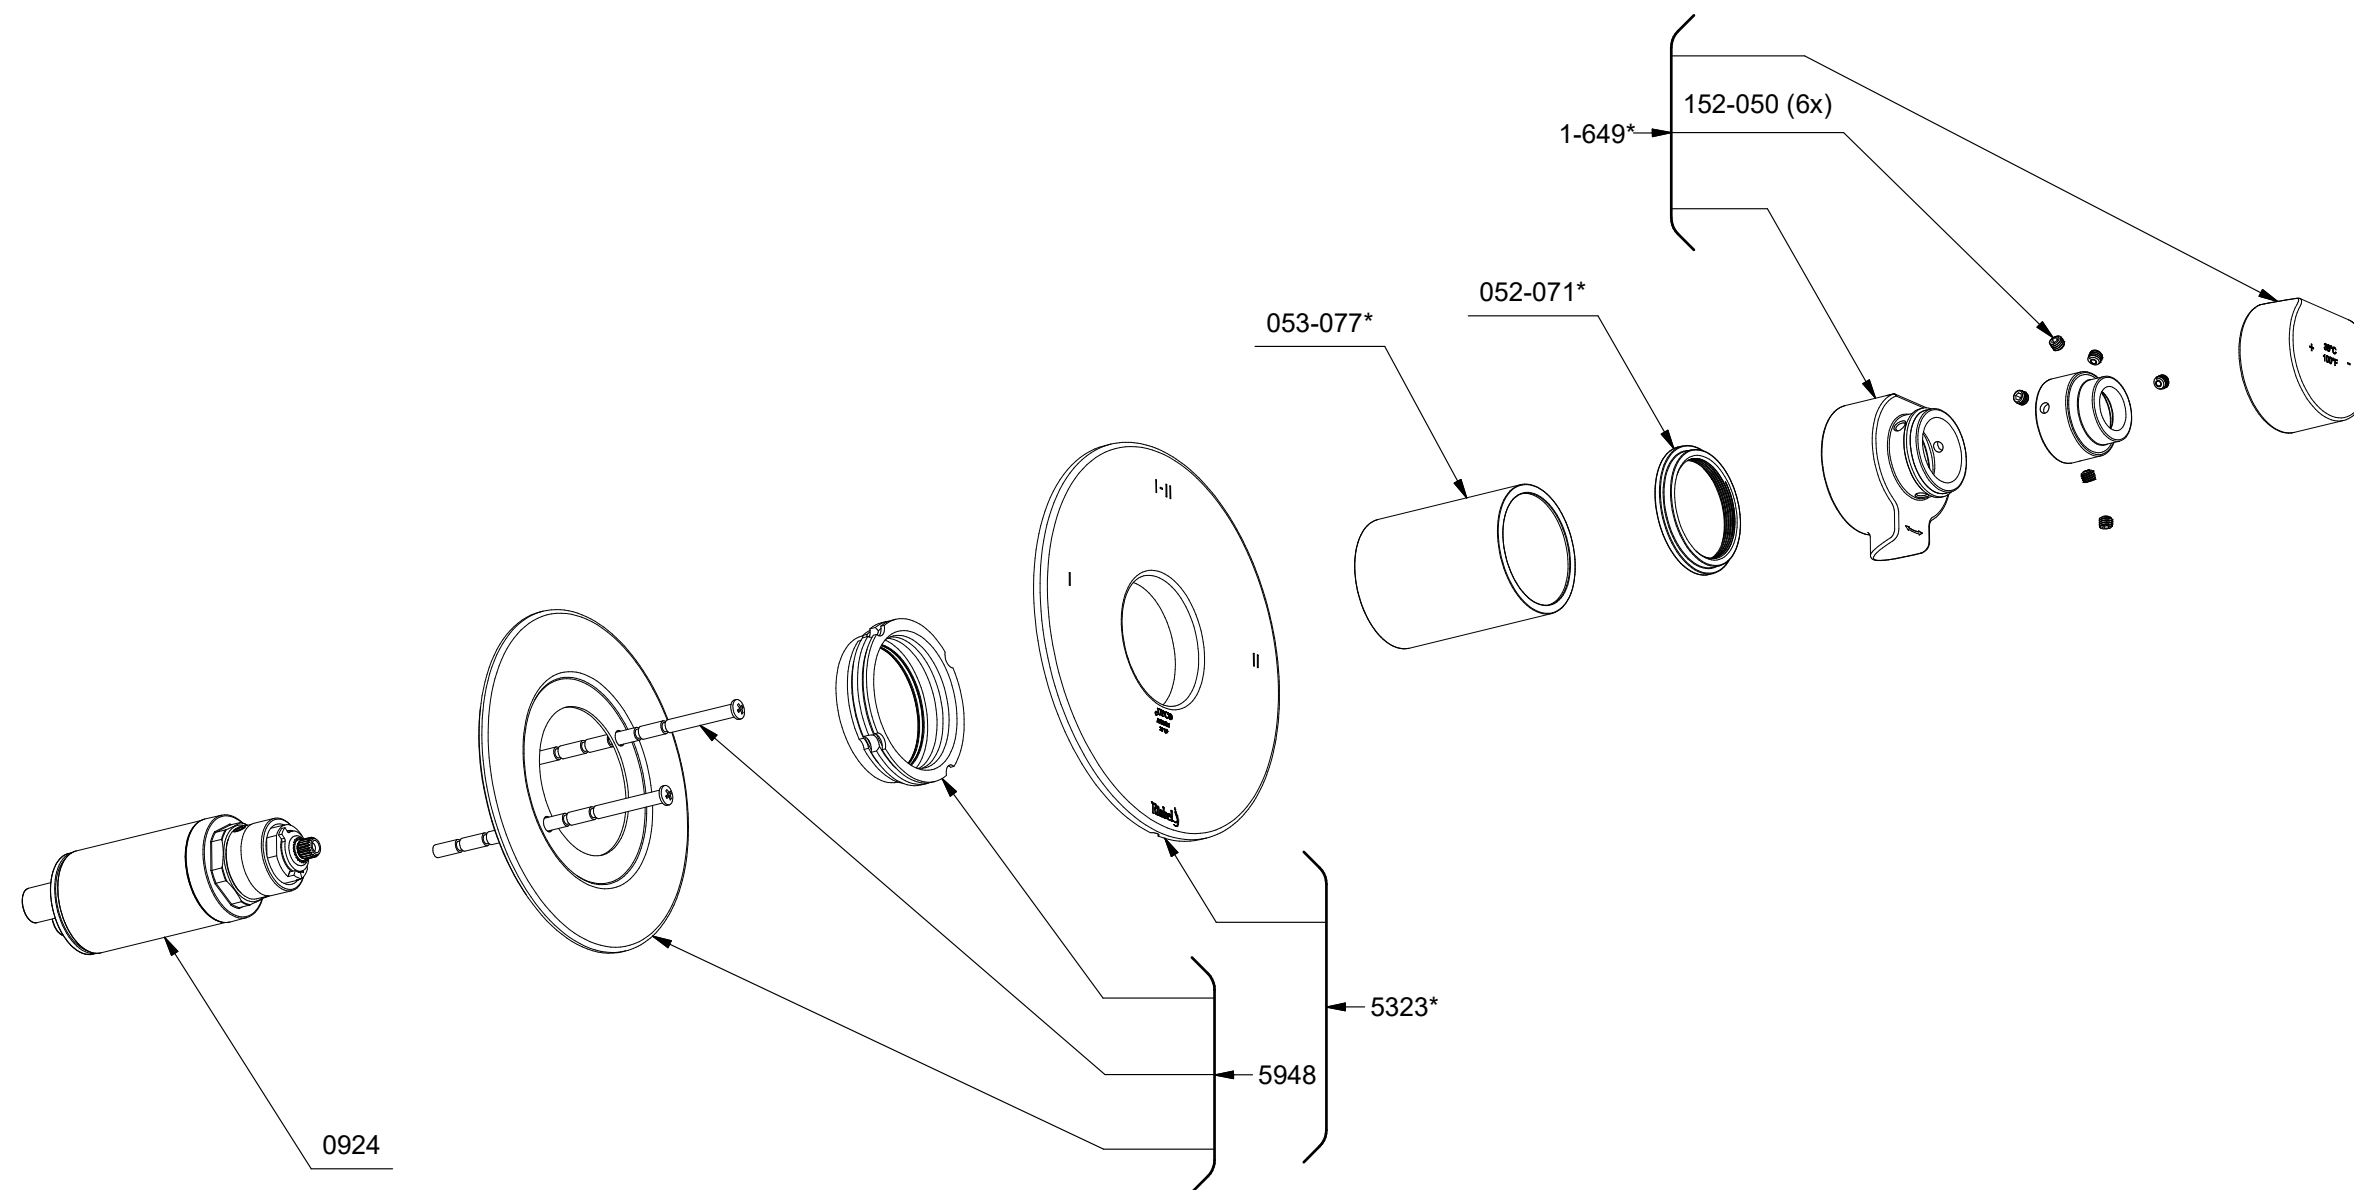

TPB23
Parabola
2-way Type T/P coaxial valve trim

*Les dimensions, les modèles et les finis présentés peuvent différer. / Sizes, models and finishes may differ from those presented.

***Finish determined by Suffix**

Finish	Description
C	Chrome
PN	Polished Nickel
BK	Black
BG	Brushed Gold

TOOL:

505-025 (Allen key 2.5mm)