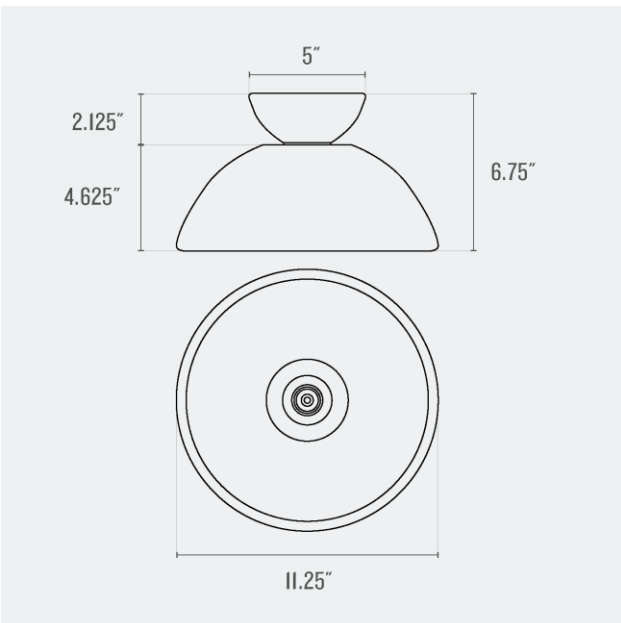

Max Wattage: 40 W

Voltage: 120/220 V

Location Rating: Damp

Dimensions:

Overall: 6.75" H x 11.25" W x 11.25" D

Shade: 4.625" H x 11.25" W x 11.25" D

Canopy: 2.125" H x 5" W x 5" D

One year guarantee