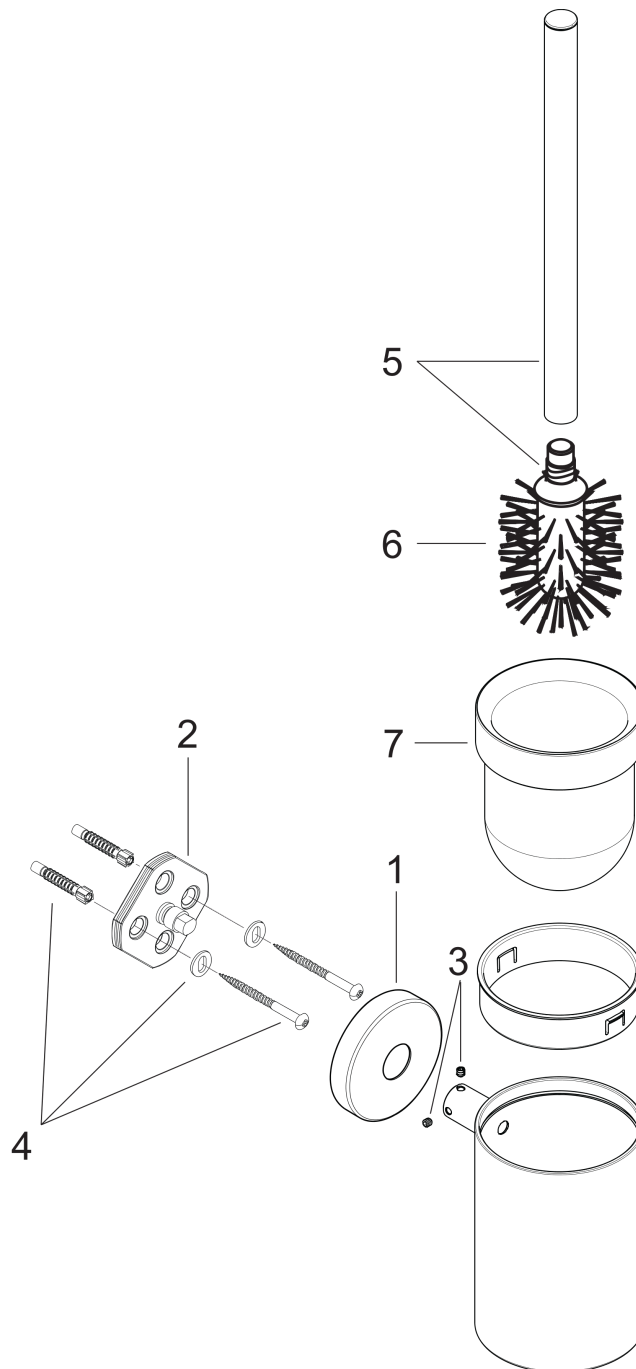

Logis

Toilet Brush with Holder

Finishes : **brushed nickel**

Part no. : **40522820**

Description

Features

- Metal holder
- Brass, Crystal glass
- Wall-mounted

Item details

List Price

\$ 174.00

Product image

Scale drawing

Logis

Toilet Brush with Holder

Finishes : brushed nickel

Part no. : 40522820

Exploded drawing

Year of production: >11/08

Logis

Toilet Brush with Holder

Finishes : **brushed nickel**

Part no. : **40522820**

Spare parts list

Year of production: >11/08

| Pos. | Description | Part no. | Price | PU |
|------|-----------------------|----------|-------|----|
| 1 | escutcheon | 98538820 | - | 1 |
| 2 | support element | 98539000 | - | 1 |
| 3 | hollow set screw M4x4 | 98540000 | - | 1 |
| 4 | mounting set | 96179000 | - | 1 |
| 5 | stick with brush | 95577820 | - | 1 |
| 6 | WC-brush black | 40068000 | - | 1 |
| 7 | glass cup on its own | 98548000 | - | 1 |