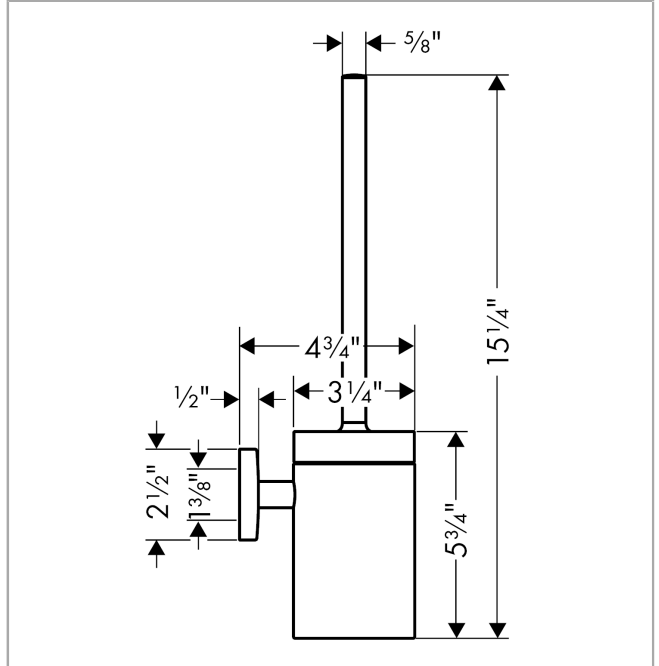

Logis

Toilet Brush with Holder

Finishes : **brushed nickel**

Part no. : **40522820**

Description

Features

- Metal holder
- Brass, Crystal glass
- Wall-mounted

Item details

List Price

\$ 174.00

Product image

Scale drawing

Logis

Toilet Brush with Holder

Finishes : brushed nickel

Part no. : 40522820

Exploded drawing

Year of production: >11/08

Logis

Toilet Brush with Holder

Finishes : **brushed nickel**

Part no. : **40522820**

Spare parts list

Year of production: >11/08

| Pos. | Description | Part no. | Price | PU |
|------|-----------------------|----------|-------|----|
| 1 | escutcheon | 98538820 | - | 1 |
| 2 | support element | 98539000 | - | 1 |
| 3 | hollow set screw M4x4 | 98540000 | - | 1 |
| 4 | mounting set | 96179000 | - | 1 |
| 5 | stick with brush | 95577820 | - | 1 |
| 6 | WC-brush black | 40068000 | - | 1 |
| 7 | glass cup on its own | 98548000 | - | 1 |