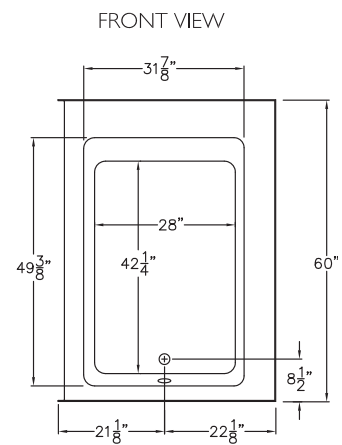

G6042 MNR-S
60" x 43.25" x 21.25"

FEATURES

FINISH	PRODUCT	PIECES	WALL
AcrylX™	Tub-Only	One	Smooth

OPTIONS

WHIRLPOOL	STANDARD COLOR	ACCESSORIES
Yes	White, Bone, Biscuit	None

TECHNICAL INFORMATION

WT	LOAD FACTOR	HANDED BY	CODES
115	0.71	Drain	ANSI 124.1, UPC

AVAILABILITY ■

Due to the nature of the materials, dimensions may vary +/- 1/2".