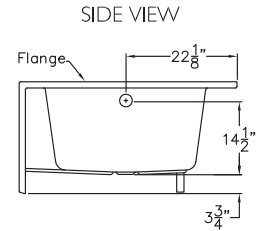

G6042 MNR-S
60" x 43.25" x 21.25"

FEATURES

FINISH	PRODUCT	PIECES	WALL
AcrylX™	Tub-Only	One	Smooth

OPTIONS

WHIRLPOOL	STANDARD COLOR	ACCESSORIES
Yes	White, Bone, Biscuit	None

TECHNICAL INFORMATION

WT	LOAD FACTOR	HANDED BY	CODES
115	0.71	Drain	ANSI 124.1, UPC

AVAILABILITY ■

Due to the nature of the materials, dimensions may vary +/- 1/2".