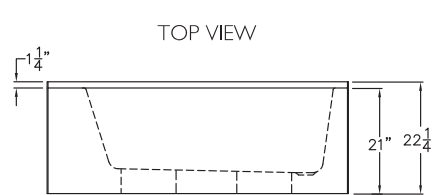

G6042 MNR-S
60" x 43.25" x 21.25"

FEATURES

FINISH	PRODUCT	PIECES	WALL
AcrylX™	Tub-Only	One	Smooth

OPTIONS

WHIRLPOOL	STANDARD COLOR	ACCESSORIES
Yes	White, Bone, Biscuit	None

TECHNICAL INFORMATION

WT	LOAD FACTOR	HANDED BY	CODES
115	0.71	Drain	ANSI 124.1, UPC

AVAILABILITY ■

Due to the nature of the materials, dimensions may vary +/- 1/2".