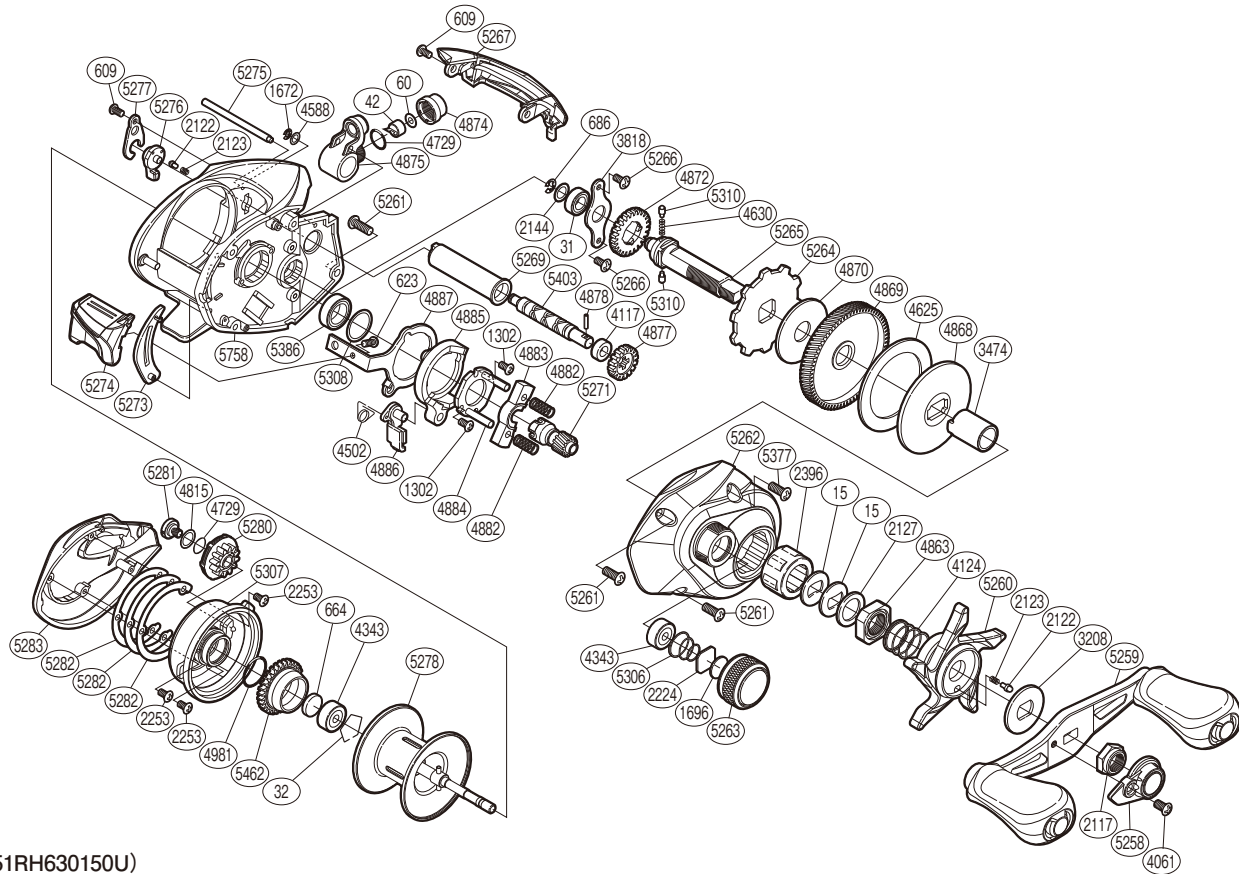

SHIMANO

CASITAS

CASITAS-150

(51RH630150U)

#	Part No.	Description	#	Part No.	Description	#	Part No.	Description
15	10D60	Drag Spring Washer	4588	10FJZ	Washer	5265	105CG	Drive Shaft
31	105BL	Ball Bearing	4625	106XT	Drag Washer	5266	10R1R	Screw
32	10GEW	Bearing Retainer	4630	10JDX	Idle Gear Spring	5267	10FWJ	Level Wind Protector
42	10FFZ	Line Guide Pawl	4729	108WQ	O Ring	5269	10NFX	Level Wind Guard
60	10CFW	Spacer	4815	10GFB	Washer	5271	10CSA	Pinion Gear
609	10MT3	Screw	4863	10A3T	Star Drag Nut	5273	10975	Clutch Bar Guide
623	103C0	Screw	4868	10D3H	Key Washer	5274	10CDR	Clutch Lever
664	1057S	Spacer B	4869	10CMB	Drive Gear	5275	10QSH	Stabilizer Bar
686	105NK	E Lock	4870	10CHF	Drag Washer	5276	10BAY	Side Plate Cam Lever
1302	103N8	Clutch Cam Screw	4872	10J47	Idle Gear	5277	10BGR	Cam Lever Retainer
1672	105NC	E Lock	4874	10FJB	Pawl Cap	5278	10TQQ	Spool Assembly
1696	10896	Cast Control Spacer	4875	10NVQ	Line Guide	5280	10B1X	Brake Dial
2117	10FSM	Handle Nut	4877	10FNV	Idle Gear	5281	10A6L	Screw
2122	10BT0	Click Pin	4878	10AEZ	Worm Shaft Pin	5282	108F0	Washer
2123	10BT2	Click Spring	4882	10487	Yoke Spring	5283	10D13	Left Side Plate
2127	10J1N	Star Drag Spacer	4883	1046V	Yoke	5306	10TMT	Spool Tension Spring
2144	10C47	Washer	4884	10F3X	Clutch Cam Retainer	5307	10TQM	Brake Case
2224	1085F	Spool Tension Spacer	4885	10K0N	Clutch Cam	5308	10190	Washer
2253	103N4	Screw	4886	10MME	Clutch Pawl	5310	10HJG	Idle Gear Pin
2396	10F5C	Roller Clutch Bearing	4887	10QGH	Clutch Plate	5377	10LSZ	Screw
3208	10J22	Star Drag Click Plate	4981	10LA8	O Ring	5386	10EX6	Ball Bearing
3474	10MAY	Roller Clutch Inner Tube	5258	10Q5U	Handle Nut Plate	5403	10TPN	Worm Shaft
3818	109T0	Drive Shaft Retainer	5259	10TQW	Handle Assembly	5462	101Z6	Brake Ring Gear
4061	103ED	Screw	5260	10D6G	Star Drag	5758	100DF	Frame Assembly
4117	10PXY	Bushing	5261	103DB	Screw			
4124	10A70	Star Drag Spring	5262	10GP1	Right Side Plate	4692	10LQ0	B-100 Oil (accessory)
4343	105C3	Ball Bearing	5263	10KDS	Cast Control Cap			
4502	104CN	Clutch Pawl Spring	5264	10D73	Anti-Reverse Ratchet			