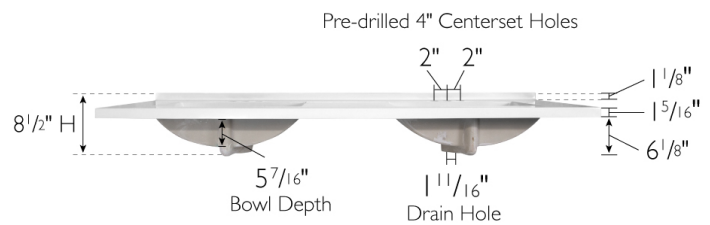

Camilla II Centerset Double Bowl Vanity Top 61" Solid White

SPECIFICATIONS

MATERIAL:	Cultured Marble
TOOLS NEEDED FOR INSTALLATION:	100% silicone
ASSEMBLED DIMENSIONS:	8.6" H x 61" L x 22" D
ASSEMBLED WEIGHT:	86.42 lbs.
FAUCET TYPE:	Lav Centerset
NUMBER OF MOUNTING HOLES:	3
BOWL MATERIAL:	Cultured Marble
BACK SPLASH INCLUDED:	Yes
COLOR:	Solid White
NUMBER OF BOWLS:	2
BOWL DIMENSIONS:	5.4" H x 19.3" W x 12.5" D
BOWL SHAPE:	Rectangle
SINK THICKNESS:	0.95"
MOUNTING TYPE:	Integrated
OVERFLOW HOLE:	Yes