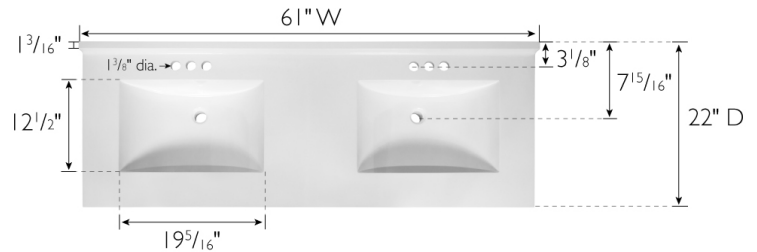

Camilla II Centerset Double Bowl Vanity Top 61" Solid White

SPECIFICATIONS

MATERIAL:	Cultured Marble
TOOLS NEEDED FOR INSTALLATION:	100% silicone
ASSEMBLED DIMENSIONS:	8.6" H x 61" L x 22" D
ASSEMBLED WEIGHT:	86.42 lbs.
FAUCET TYPE:	Lav Centerset
NUMBER OF MOUNTING HOLES:	3
BOWL MATERIAL:	Cultured Marble
BACK SPLASH INCLUDED:	Yes
COLOR:	Solid White
NUMBER OF BOWLS:	2
BOWL DIMENSIONS:	5.4" H x 19.3" W x 12.5" D
BOWL SHAPE:	Rectangle
SINK THICKNESS:	0.95"
MOUNTING TYPE:	Integrated
OVERFLOW HOLE:	Yes