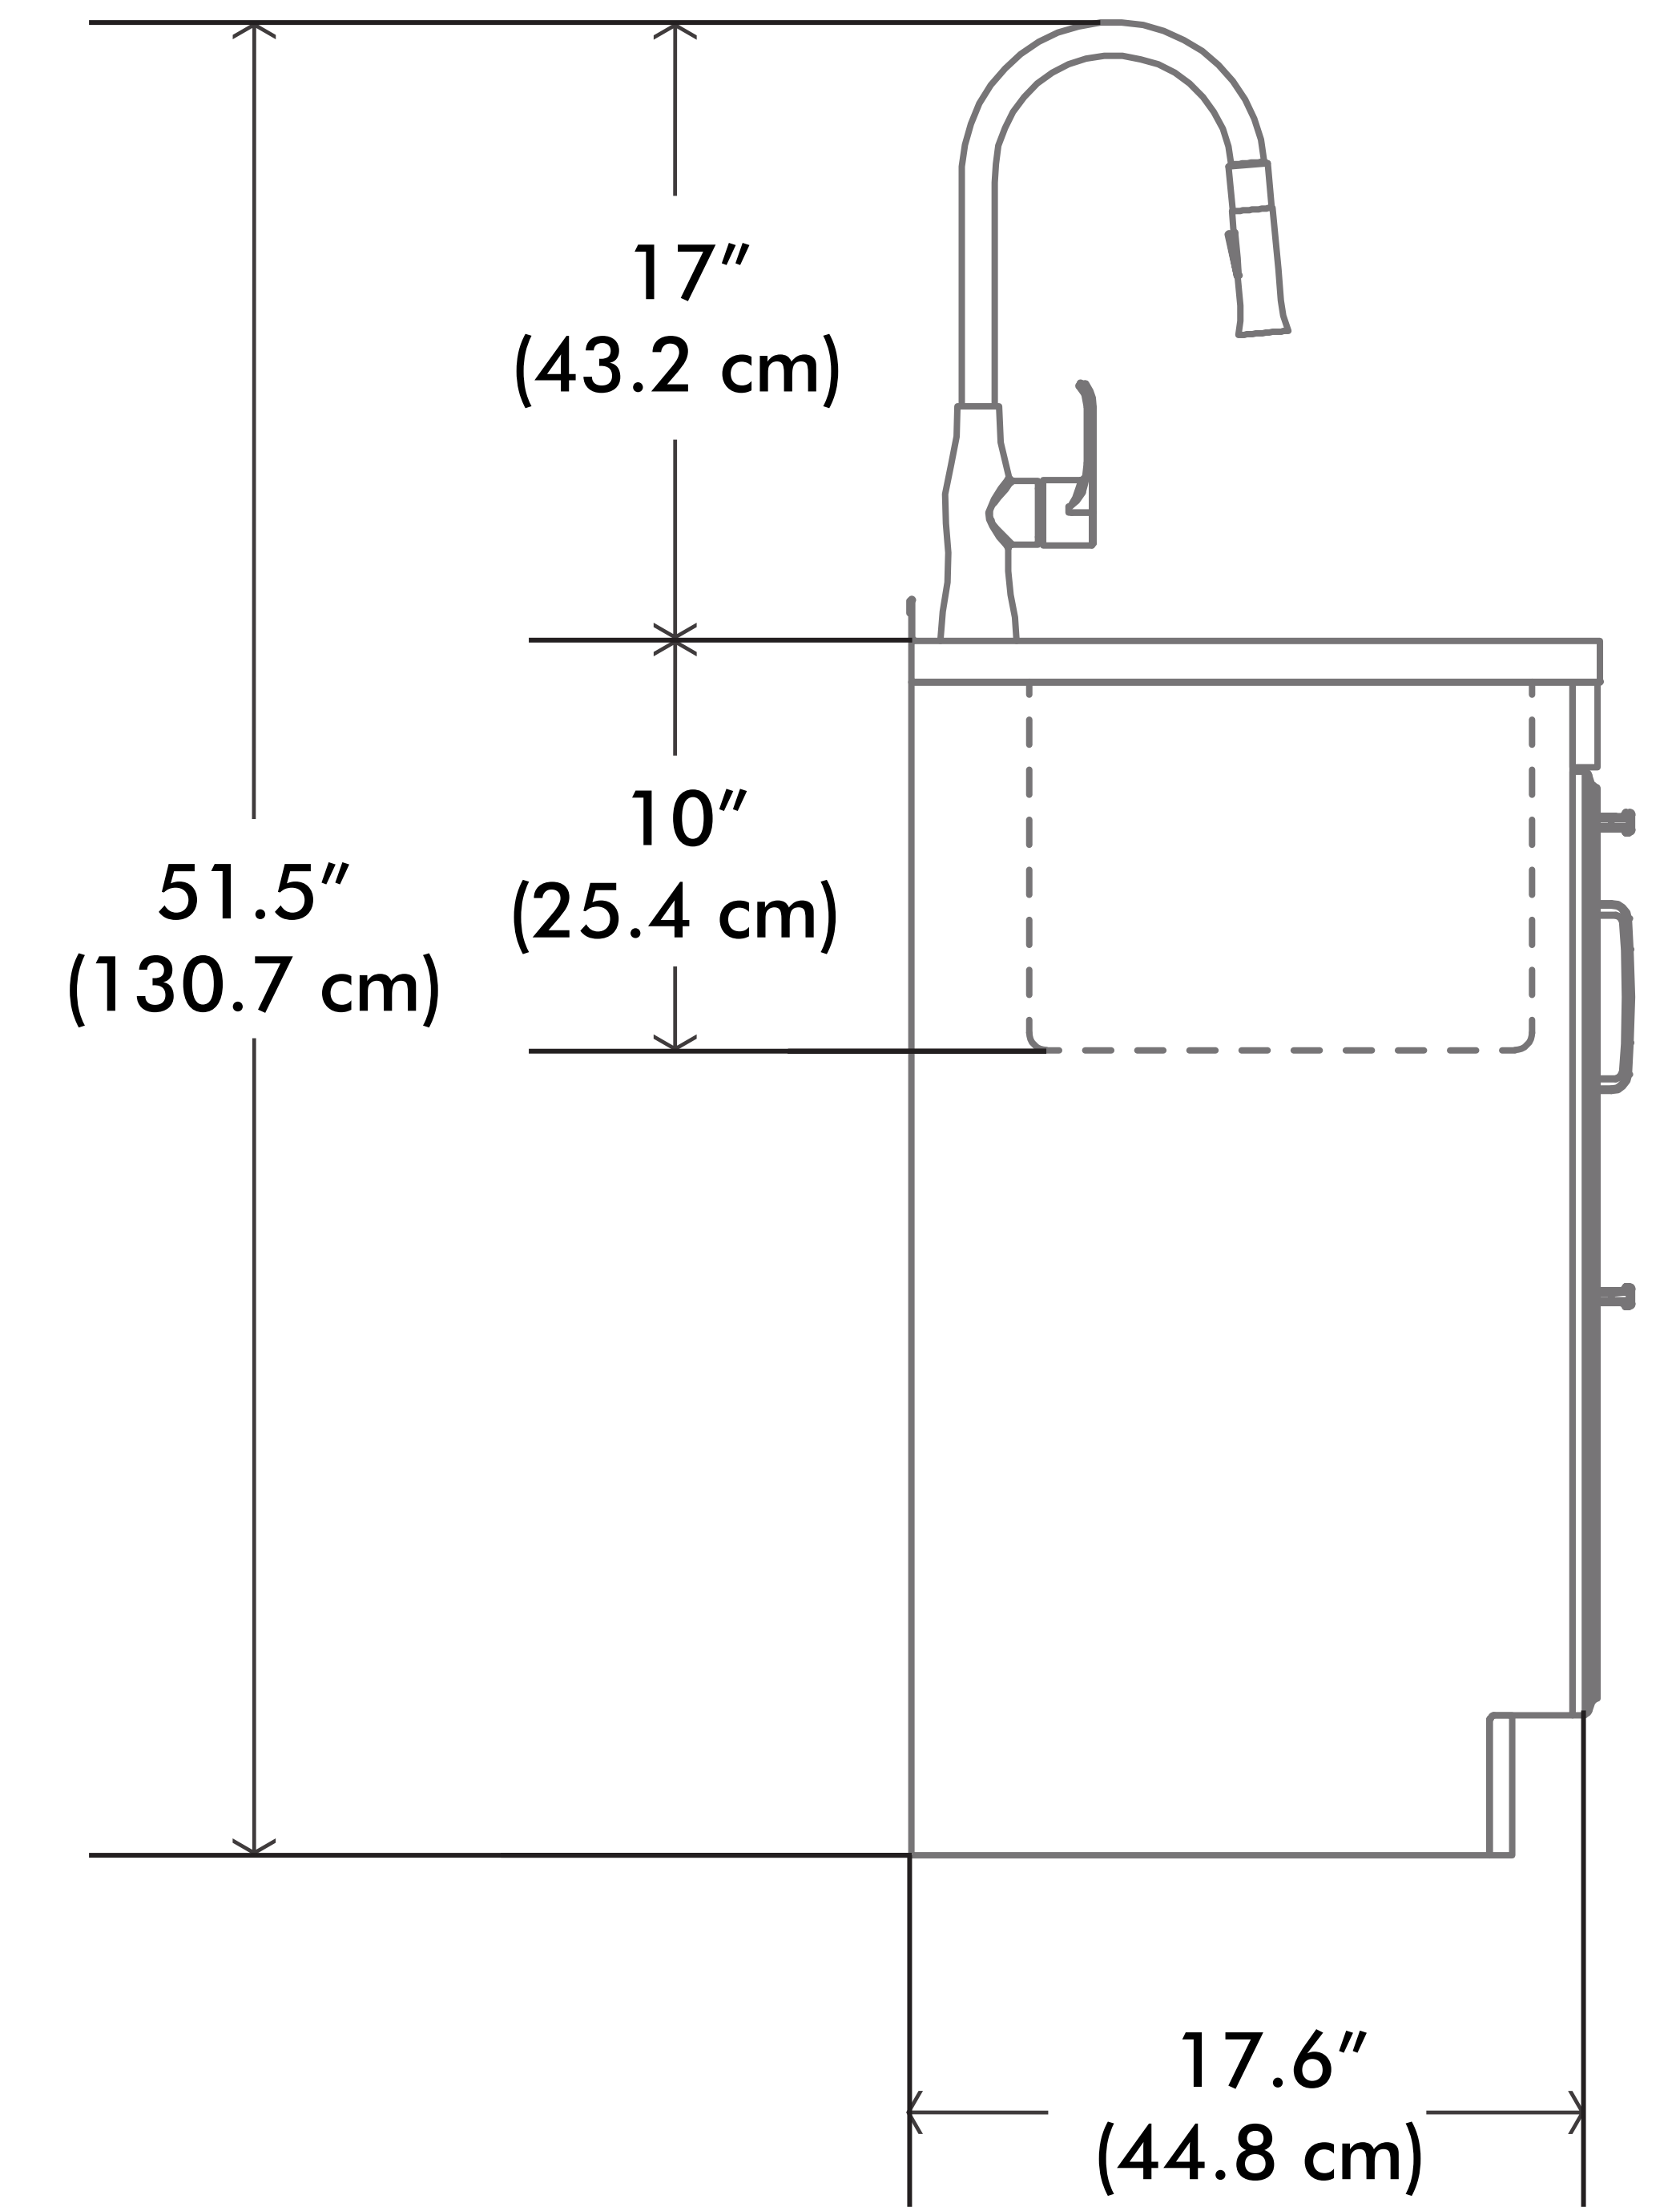

Darwin

20 inch Laundry Cabinet with Faucet and SS Sink

Net weight: 54.7 lbs / 24.8 Kgs