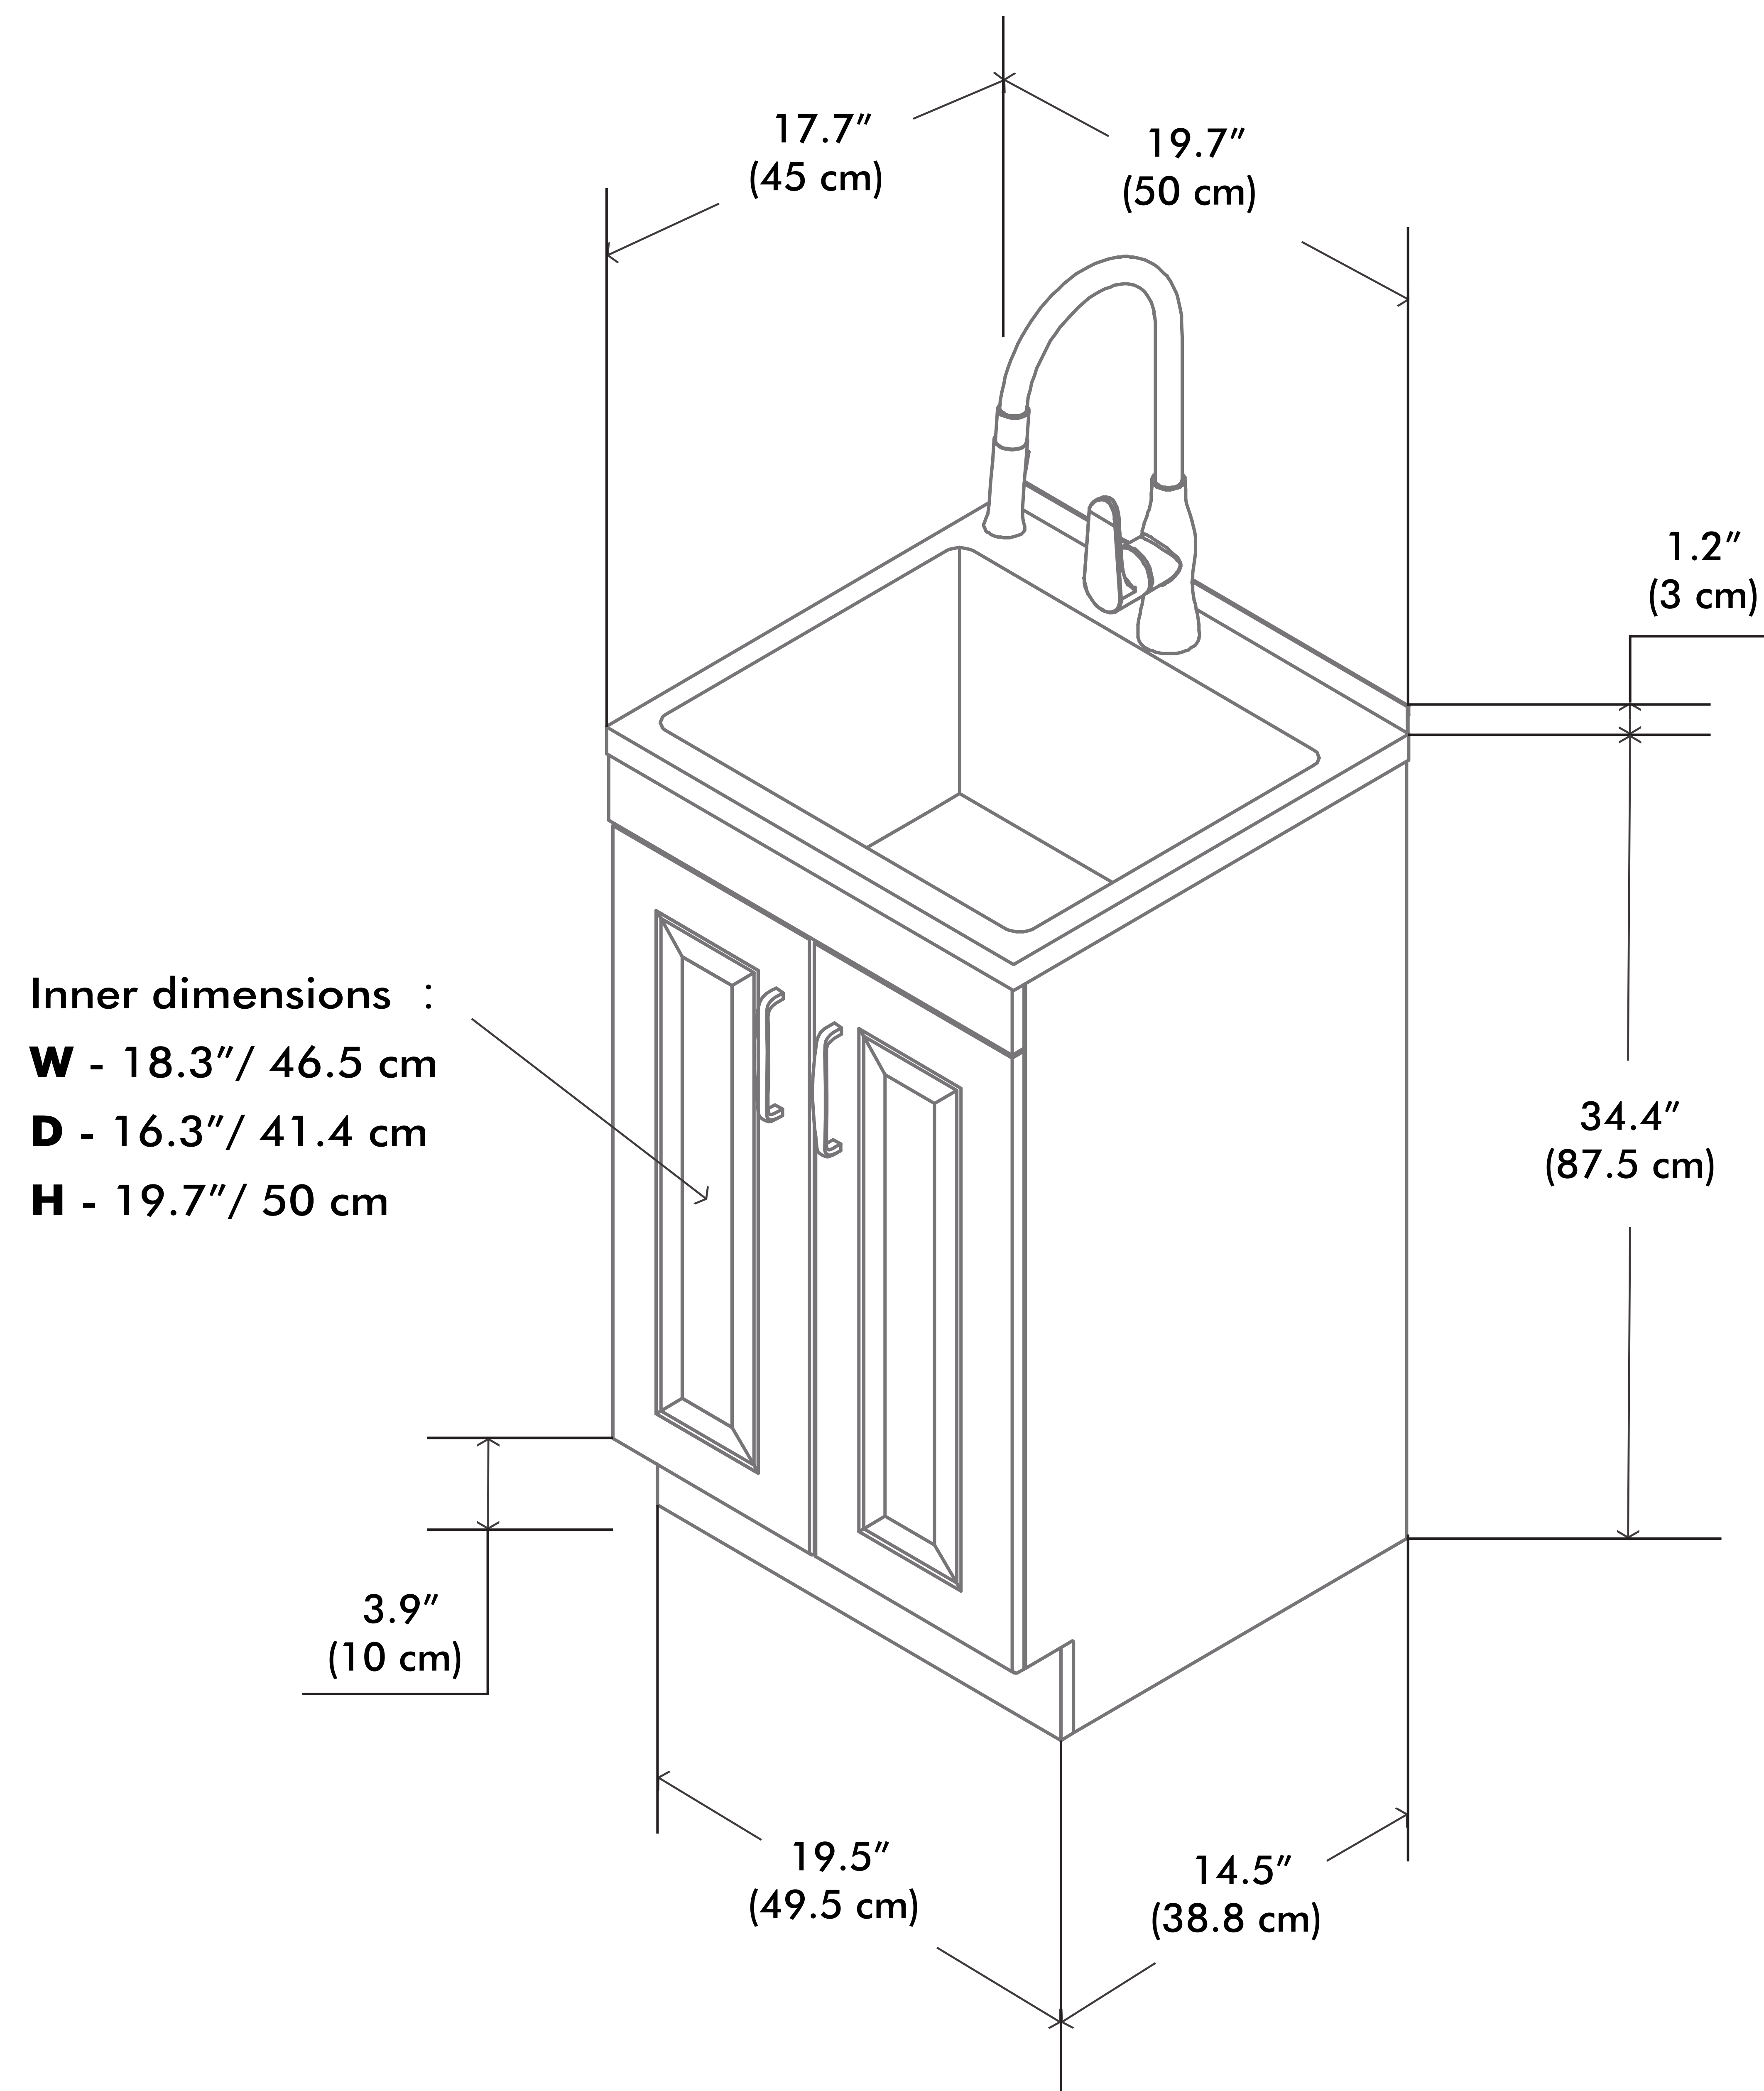

Darwin

20 inch Laundry Cabinet with Faucet and SS Sink

Net weight: 54.7 lbs / 24.8 Kgs