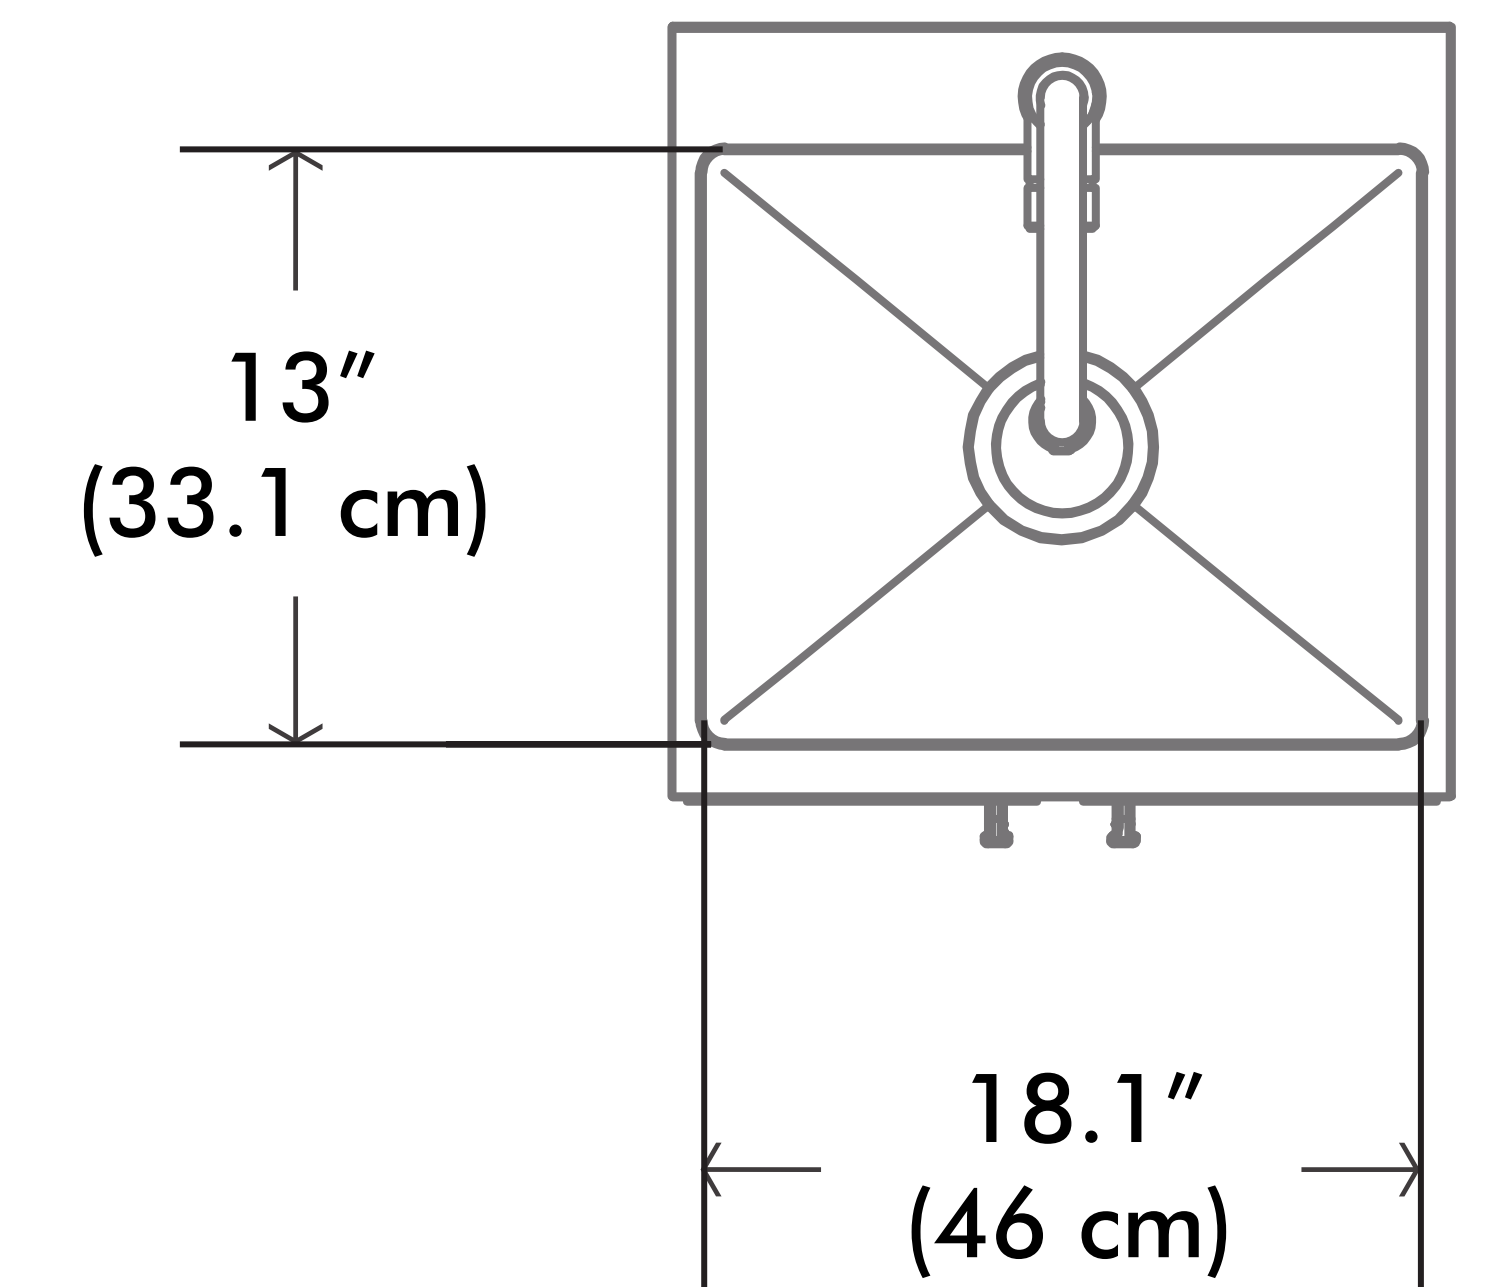

Darwin

20 inch Laundry Cabinet with Faucet and SS Sink

Net weight: 54.7 lbs / 24.8 Kgs