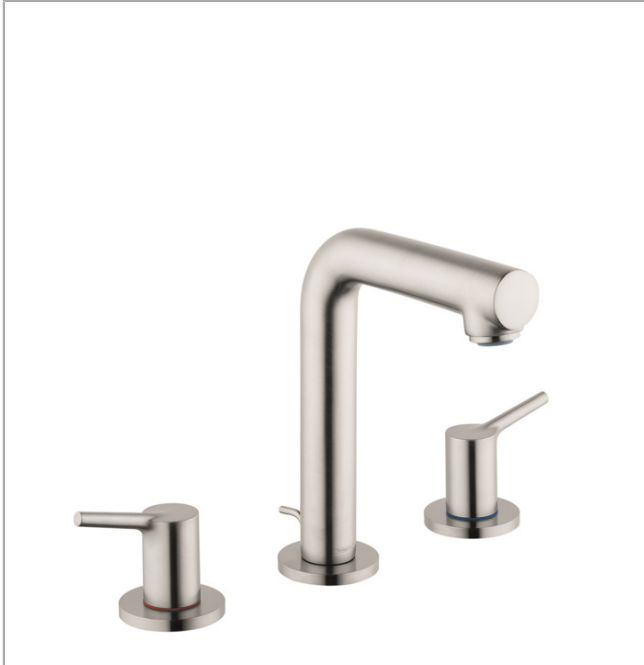

Talis S
Widespread Faucet 150 with Pop-Up Drain, 1.2 GPM
 Finishes : **brushed nickel** Part no. : **72130821**

Description

Features

- Aerated spray
- Flow: 1.2 GPM (4.5 L/Min)
- 90° ceramic valves
- Includes pop-up drain

Item details

List Price \$ 584.00

Technology

Compliance

Product image

Scale drawing

Talis S
Widespread Faucet 150 with Pop-Up Drain, 1.2 GPM
 Finishes : **brushed nickel** Part no. : **72130821**

Exploded drawing

Year of production: >11/16

Talis S

Widespread Faucet 150 with Pop-Up Drain, 1.2 GPM

Finishes : **brushed nickel** Part no. : **72130821**

Spare parts list

Year of production: >11/16

Pos.	Description	Part no.	Price	PU
1	spout cpl.	92769820	-	1
2	O-ring 18x2,5	98139000	-	1
3	escutcheon Ø 53 mm	95272820	-	1
4	O-ring	92768000	-	1
5	O-ring 11x2	98127000	-	1
6	fixing set (Ø 32)	13961000	-	1
7	lever collar	97548000	-	1
8	connection hose 450 mm M8x0,75 G3/8	97206000	-	1
9	handle	92770820	-	1
10	handle fixing set	98932000	-	1
11	set of color-rings cold / hot water	92225000	-	1
12	escutcheon Ø 52 mm	97285000	-	1
13	stop valve cpl.	97357001	-	1
14	nut	92854000	-	1
15	O-Ring 32x2,5	96364000	-	1
16	O-ring 40x3	92634000	-	1
17	shut off unit left closing	94008000	-	1
18	shut off unit right closing	94009000	-	1
19	pull rod	94083820	-	1
20	aerator M24x1 (4,5 l/min)	92877820	-	1
a	pop up waste	88509820	-	1