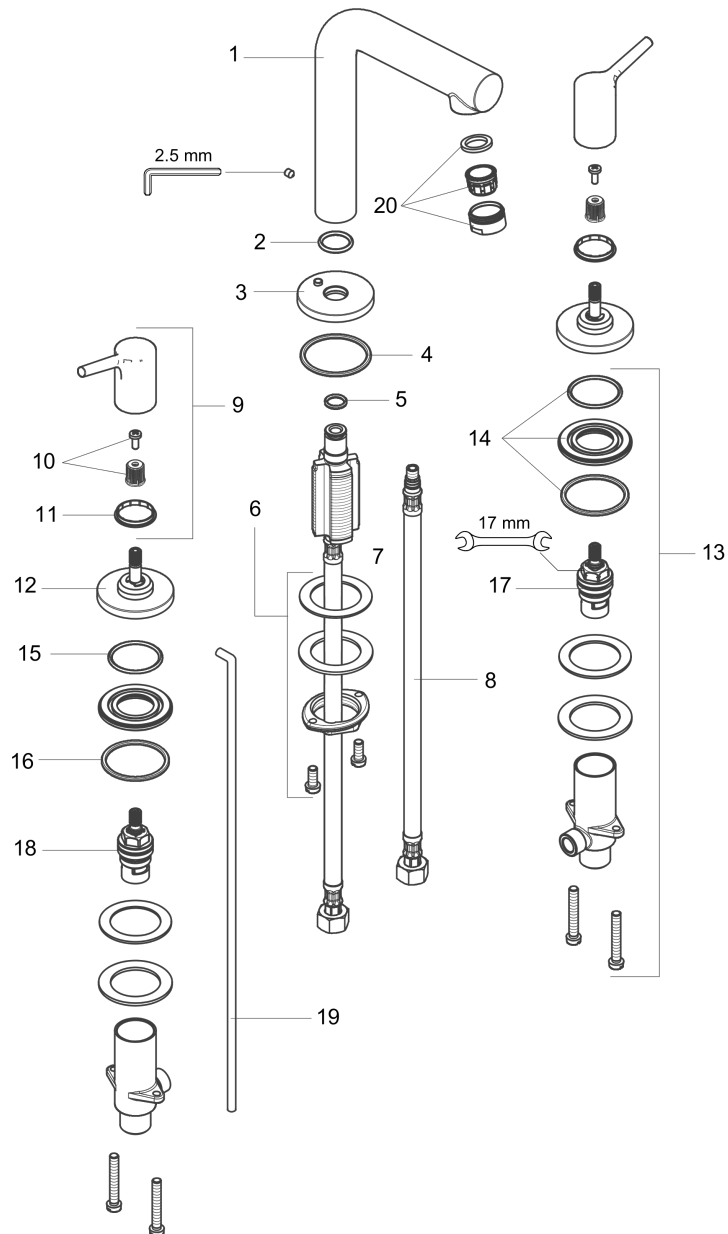

Talis S
Widespread Faucet 150 with Pop-Up Drain, 1.2 GPM
 Finishes : **brushed nickel** Part no. : **72130821**

Description

Features

- Aerated spray
- Flow: 1.2 GPM (4.5 L/Min)
- 90° ceramic valves
- Includes pop-up drain

Item details

List Price \$ 584.00

Technology

Compliance

Product image

Scale drawing

Talis S
Widespread Faucet 150 with Pop-Up Drain, 1.2 GPM
 Finishes : **brushed nickel** Part no. : **72130821**

Exploded drawing

Year of production: >11/16

Talis S

Widespread Faucet 150 with Pop-Up Drain, 1.2 GPM

Finishes : **brushed nickel** Part no. : **72130821**

Spare parts list

Year of production: >11/16

Pos.	Description	Part no.	Price	PU
1	spout cpl.	92769820	-	1
2	O-ring 18x2,5	98139000	-	1
3	escutcheon Ø 53 mm	95272820	-	1
4	O-ring	92768000	-	1
5	O-ring 11x2	98127000	-	1
6	fixing set (Ø 32)	13961000	-	1
7	lever collar	97548000	-	1
8	connection hose 450 mm M8x0,75 G3/8	97206000	-	1
9	handle	92770820	-	1
10	handle fixing set	98932000	-	1
11	set of color-rings cold / hot water	92225000	-	1
12	escutcheon Ø 52 mm	97285000	-	1
13	stop valve cpl.	97357001	-	1
14	nut	92854000	-	1
15	O-Ring 32x2,5	96364000	-	1
16	O-ring 40x3	92634000	-	1
17	shut off unit left closing	94008000	-	1
18	shut off unit right closing	94009000	-	1
19	pull rod	94083820	-	1
20	aerator M24x1 (4,5 l/min)	92877820	-	1
a	pop up waste	88509820	-	1