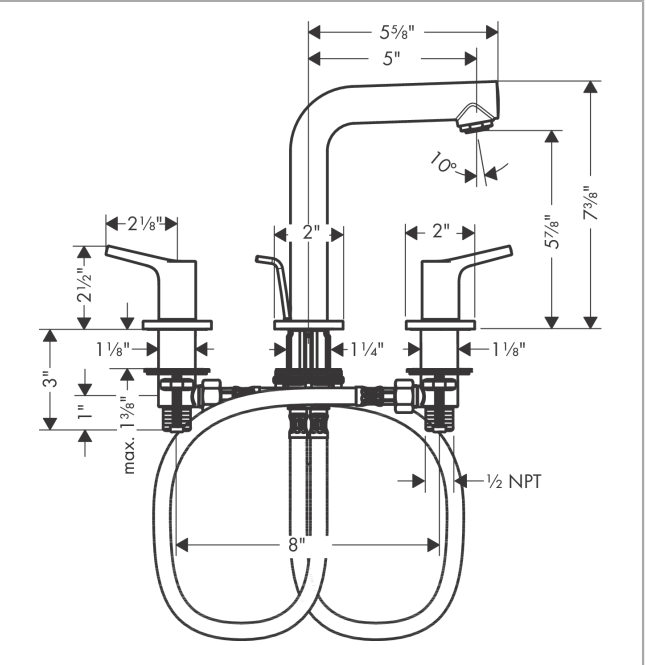

Talis S
Widespread Faucet 150 with Pop-Up Drain, 1.2 GPM
 Finishes : **brushed nickel** Part no. : **72130821**

Description

Features

- Aerated spray
- Flow: 1.2 GPM (4.5 L/Min)
- 90° ceramic valves
- Includes pop-up drain

Item details

List Price \$ 584.00

Technology

Compliance

Product image

Scale drawing

Talis S
Widespread Faucet 150 with Pop-Up Drain, 1.2 GPM
 Finishes : **brushed nickel** Part no. : **72130821**

Exploded drawing

Year of production: >11/16

Talis S

Widespread Faucet 150 with Pop-Up Drain, 1.2 GPM

Finishes : **brushed nickel** Part no. : **72130821**

Spare parts list

Year of production: >11/16

Pos.	Description	Part no.	Price	PU
1	spout cpl.	92769820	-	1
2	O-ring 18x2,5	98139000	-	1
3	escutcheon Ø 53 mm	95272820	-	1
4	O-ring	92768000	-	1
5	O-ring 11x2	98127000	-	1
6	fixing set (Ø 32)	13961000	-	1
7	lever collar	97548000	-	1
8	connection hose 450 mm M8x0,75 G3/8	97206000	-	1
9	handle	92770820	-	1
10	handle fixing set	98932000	-	1
11	set of color-rings cold / hot water	92225000	-	1
12	escutcheon Ø 52 mm	97285000	-	1
13	stop valve cpl.	97357001	-	1
14	nut	92854000	-	1
15	O-Ring 32x2,5	96364000	-	1
16	O-ring 40x3	92634000	-	1
17	shut off unit left closing	94008000	-	1
18	shut off unit right closing	94009000	-	1
19	pull rod	94083820	-	1
20	aerator M24x1 (4,5 l/min)	92877820	-	1
a	pop up waste	88509820	-	1