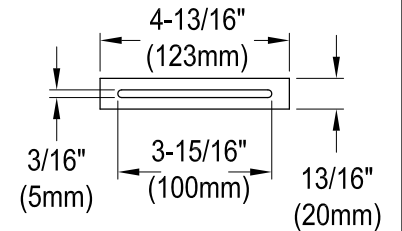

VTOV633024

63" Freestanding Acrylic Tub with Drain

M12 x 60 (6 pcs)

Drain Hole Size

Scale(3:1)

View B

Scale (3:1)

Section A-A