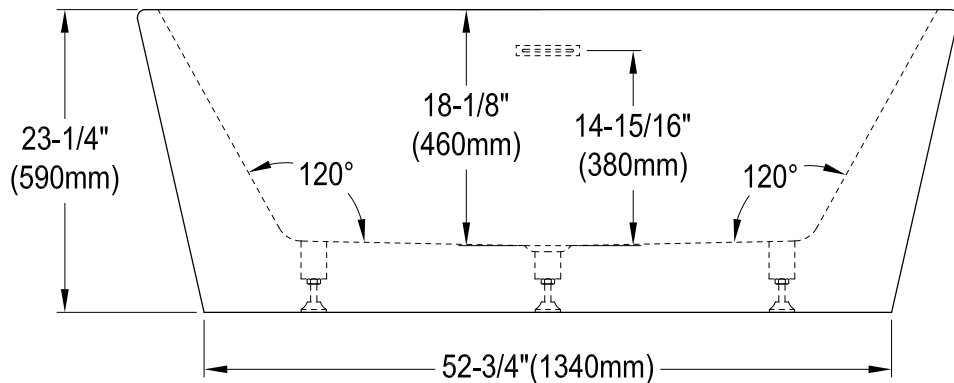

VTOV633024

63" Freestanding Acrylic Tub with Drain

M12 x 60 (6 pcs)

Drain Hole Size

Scale(3:1)

View B

Scale (3:1)

Section A-A