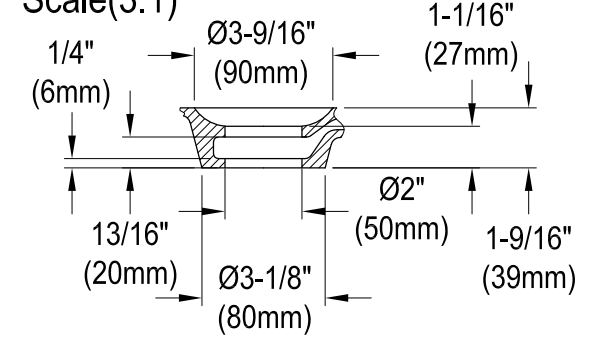

VTOV633024

63" Freestanding Acrylic Tub with Drain

M12 x 60 (6 pcs)

Drain Hole Size

Scale(3:1)

View B

Scale (3:1)

Section A-A