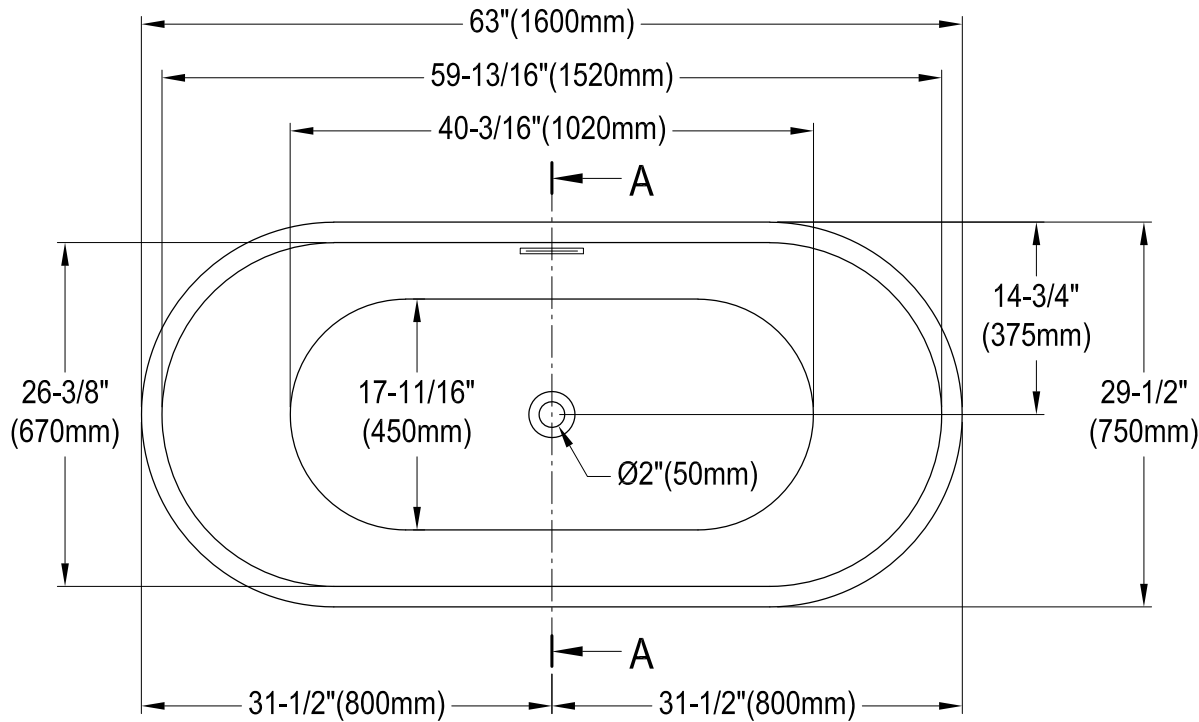

VTOV633024

63" Freestanding Acrylic Tub with Drain

M12 x 60 (6 pcs)

Drain Hole Size

Scale(3:1)

View B

Scale (3:1)

Section A-A