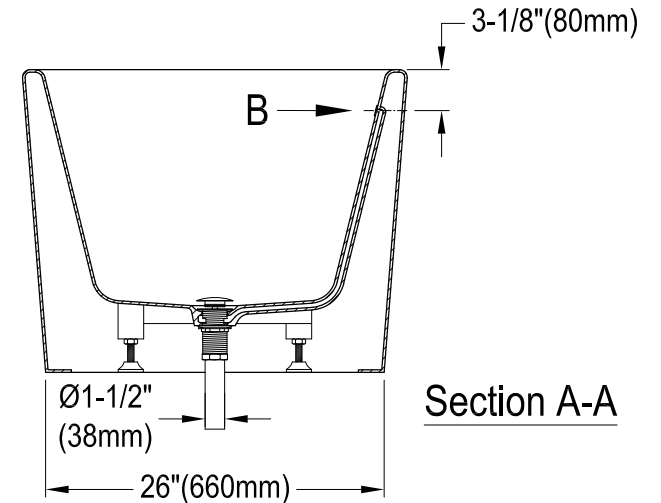

VTOV633024

63" Freestanding Acrylic Tub with Drain

M12 x 60 (6 pcs)

Drain Hole Size

Scale(3:1)

View B

Scale (3:1)

Section A-A