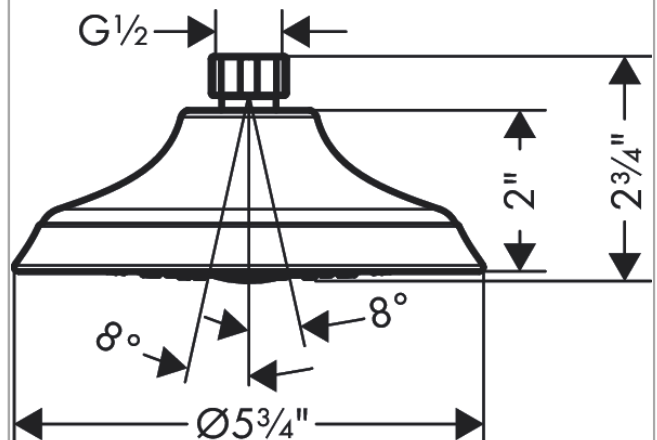

Joleena
Showerhead 150 1-Jet, 1.5 GPM
 Finishes : **chrome** Part no. : **04781000**

Description

Features

- 45 no-clog spray channels
- Spray modes: Full
- Flow: 1.5 GPM (5.7 L/Min)
- Fully-finished matching spray face

Item details

List Price \$ 79.00

Technology

Compliance

Product image

Scale drawing

Joleena
Showerhead 150 1-Jet, 1.5 GPM
Finishes : **chrome** Part no. : **04781000**

Exploded drawing