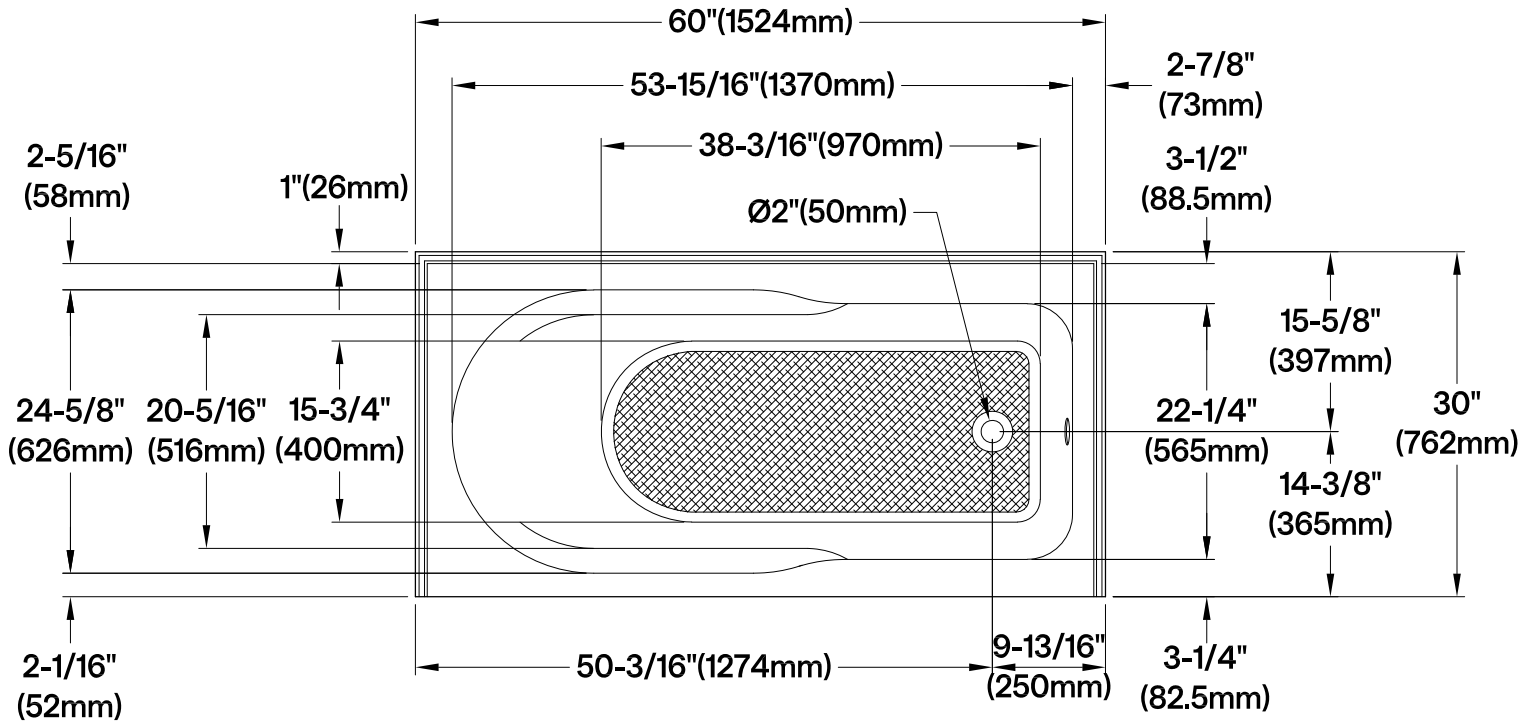

VTAP603022R

60" Acrylic Anti-Skid Alcove Tub with Right Hand Drain Hole

M10 x 65 (5 pcs)

Drain Hole Size (Scale 3:1)