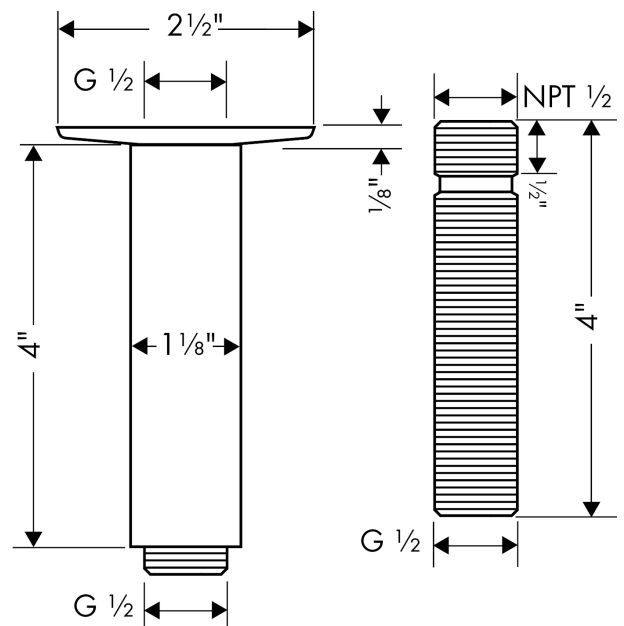

Extension Pipe for Ceiling Mount

Finishes : **polished nickel** Part no. : **27479831**

Description

Features

- Brass
- 1/2" NPT
- 4" pipe, Escutcheon, Includes adjustable installation nipple, Multiple pipes may be joined in series to create a longer extension

Item details

List Price \$ 151.00

Compliance

Product image

Scale drawing

Extension Pipe for Ceiling Mount

Finishes : **polished nickel** Part no. : **27479831**

T

Exploded drawing

Year of production: >01/18

Extension Pipe for Ceiling Mount

Finishes : **polished nickel** Part no. : **27479831**

Spare parts list

Year of production: >01/18

Pos.	Description	Part no.	Price	PU
1	escutcheon	97734830	-	1