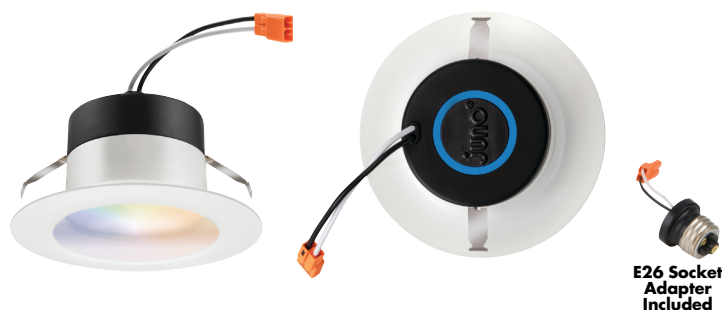

RetroBasics™ RB4SC RGBW

4" Smart LED Trim Kit

Project:
Fixture Type:
Location:
Contact/Phone:

RB4SC RGBW Series