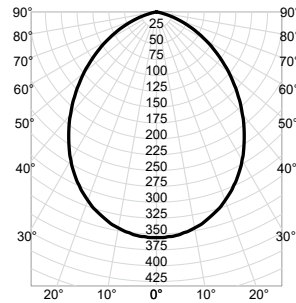

CP Summary				Zonal Lumen Summary				Coefficients of Utilization										Cone of Light			Luminance (cd/sq.m)	
								pf		80%		70%		50%		Mounting Height	Initial FC Center Beam	Beam Diameter	Average Luminance			
0°	Zone	Lumens	% Fixture	pw	50%	30%	10%	50%	30%	10%	50%	30%	10%									
0°	0° - 30°	263	36%	0	119	119	119	116	116	116	111	111	111	6.0	9.9	12.1	0°	46,720				
5°	0° - 40°	414	56%	1	107	103	100	105	102	99	101	98	96	8.0	5.6	16.2	45°	33,403				
15°	0° - 60°	658	89%	2	95	89	85	93	88	84	90	86	82	10.0	3.6	20.2	55°	27,151				
25°	0° - 90°	737	100%	3	85	78	72	83	77	72	81	75	70	12.0	2.5	24.3	65°	19,653				
35°	90° - 180°	0	0%	4	76	68	62	75	68	62	73	66	61	14.0	1.8	28.3	75°	7,521				
45°	0° - 180°	737	100%	5	69	61	55	68	60	54	66	59	54	Beam Angle: 90.7°			85°	0				
55°		119		6	62	54	48	62	54	48	60	53	48	Field Angle: 140.8°								
65°		63		7	57	49	43	56	49	43	55	48	43									
75°		15		8	52	44	39	52	44	39	50	44	39									
85°		0		9	48	41	35	48	40	35	47	40	35									
90°		0		10	45	37	32	44	37	32	43	37	32