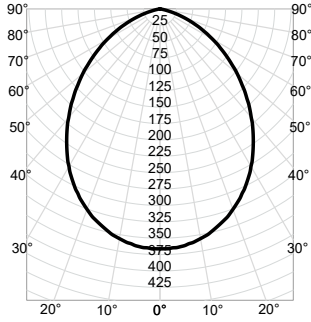

RetroBasics™ RB4SC RGBW

4" Smart LED Trim Kit

PHOTOMETRICS

RB4SC RGBW MW M6 - 5000K Input Watts: 9.5, Delivered Lumens: 759, LPW: 79.9, S/MH: 1.13, Test No: 80119816 - 001P5

CP Summary	Zonal Lumen Summary				Coefficients of Utilization										Cone of Light			Luminance (cd/sq.m)	
	0°	Zone	Lumens	% Fixture	pf pc	80%		20% 70%		50%				Mounting Height	Initial FC Center Beam	Beam Diameter	Average Luminance		
						pw	50%	30%	10%	50%	30%	10%	50%					30%	10%
0°	366	0° - 30°	271	36%	0	119	119	119	116	116	116	111	111	111	6.0	10.2	12.1	0°	48,115
5°	364	0° - 40°	426	56%	1	107	103	100	105	102	99	101	98	96	8.0	5.7	16.2	45°	34,400
15°	343	0° - 60°	678	89%	2	95	89	85	93	88	84	90	86	82	10.0	3.7	20.2	55°	27,962
25°	304	0° - 90°	759	100%	3	85	78	72	83	77	72	81	75	70	12.0	2.5	24.3	65°	20,240
35°	248	90° - 180°	0	0%	4	76	68	62	75	68	62	73	66	61	14.0	1.9	28.3	75°	7,746
45°	185	0° - 180°	759	100%	5	69	61	55	68	60	54	66	59	54				85°	0
55°	122				6	62	54	48	62	54	48	60	53	48					
65°	65				7	57	49	43	56	49	43	55	48	43					
75°	15				8	52	44	39	52	44	39	50	44	39					
85°	0				9	48	41	35	48	40	35	47	40	35					
90°	0				10	45	37	32	44	37	32	43	37	32