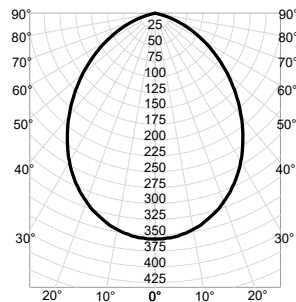

CP Summary				Zonal Lumen Summary				Coefficients of Utilization										Cone of Light			Luminance (cd/sq.m)	
								pf		80%		70%		50%		Mounting Height	Initial FC Center Beam	Beam Diameter	Average Luminance			
0°	Zone	Lumens	% Fixture	pw	50%	30%	10%	50%	30%	10%	50%	30%	10%									
0°	0° - 30°	263	36%	0	119	119	119	116	116	116	111	111	111	6.0	9.9	12.1	0°	46,784				
5°	0° - 40°	414	56%	1	107	103	100	105	102	99	101	98	96	8.0	5.6	16.2	45°	33,449				
15°	0° - 60°	659	89%	2	95	89	85	93	88	84	90	86	82	10.0	3.6	20.2	55°	27,188				
25°	0° - 90°	738	100%	3	85	78	72	83	77	72	81	75	70	12.0	2.5	24.3	65°	19,680				
35°	90° - 180°	0	0%	4	76	68	62	75	68	62	73	66	61	14.0	1.8	28.3	75°	7,532				
45°	0° - 180°	738	100%	5	69	61	55	68	60	54	66	59	54	Beam Angle: 90.7°			85°	0				
55°		119		6	62	54	48	62	54	48	60	53	48	Field Angle: 140.8°								
65°		63		7	57	49	43	56	49	43	55	48	43									
75°		15		8	52	44	39	52	44	39	50	44	39									
85°		0		9	48	41	35	48	40	35	47	40	35									
90°		0		10	45	37	32	44	37	32	43	37	32									

RB4SC RGBW MW M6 - 4000K Input Watts: 9.5, Delivered Lumens: 737, LPW: 77.6, S/MH: 1.13, Test No: 80119816 - 001P4