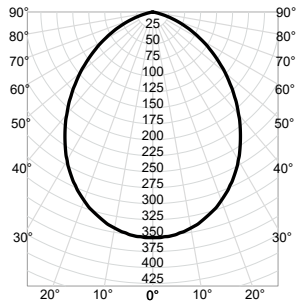

CP Summary				Zonal Lumen Summary				Coefficients of Utilization										Cone of Light			Luminance (cd/sq.m)	
								pf		80%		70%		50%		Mounting Height	Initial FC Center Beam	Beam Diameter	Average Luminance			
0°	Zone	Lumens	% Fixture	pw	50%	30%	10%	50%	30%	10%	50%	30%	10%									
0°	0° - 30°	261	36%	0	119	119	119	116	116	116	111	111	111	6.0	9.8	12.1	0°	46,403				
5°	0° - 40°	411	56%	1	107	103	100	105	102	99	101	98	96	8.0	5.5	16.2	45°	33,177				
15°	0° - 60°	654	89%	2	95	89	85	93	88	84	90	86	82	10.0	3.5	20.2	55°	26,967				
25°	0° - 90°	732	100%	3	85	78	72	83	77	72	81	75	70	12.0	2.5	24.3	65°	19,520				
35°	90° - 180°	0	0%	4	76	68	62	75	68	62	73	66	61	14.0	1.8	28.3	75°	7,470				
45°	0° - 180°	732	100%	5	69	61	55	68	60	54	66	59	54	Beam Angle: 90.7°			85°	0				
55°		118		6	62	54	48	62	54	48	60	53	48	Field Angle: 140.8°								
65°		63		7	57	49	43	56	49	43	55	48	43									
75°		15		8	52	44	39	52	44	39	50	44	39									
85°		0		9	48	41	35	48	40	35	47	40	35									
90°		0		10	45	37	32	44	37	32	43	37	32									

RB4SC RGBW MW M6 - 3500K Input Watts: 9.5, Delivered Lumens: 738, LPW: 77.7, S/MH: 1.13, Test No: 80119816 - 001P3