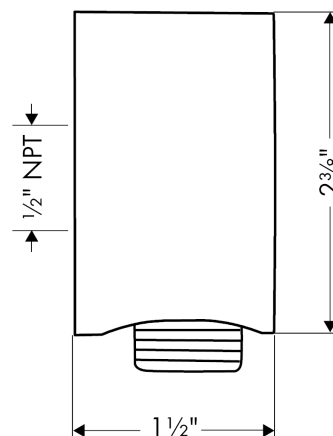

AXOR ShowerSolutions
Wall Outlet with Check Valves
Finishes : **polished nickel** Part no. : **27451831**

Description

Features

- for all 1/2" hoses
- 1/2" NPT
- installation: wall

Product image

Scale drawing

AXOR ShowerSolutions
Wall Outlet with Check Valves
Finishes : **polished nickel** Part no. : **27451831**

Exploded drawing

Year of production: >02/01

AXOR ShowerSolutions
Wall Outlet with Check Valves
 Finishes : **polished nickel** Part no. : **27451831**