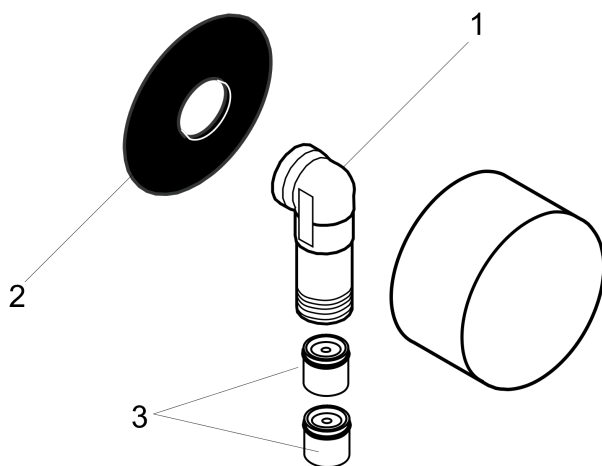

AXOR ShowerSolutions
Wall Outlet with Check Valves
Finishes : **polished nickel** Part no. : **27451831**

Description

Features

- for all 1/2" hoses
- 1/2" NPT
- installation: wall

Product image

Scale drawing

AXOR ShowerSolutions
Wall Outlet with Check Valves
Finishes : **polished nickel** Part no. : **27451831**

Exploded drawing

Year of production: >02/01

AXOR ShowerSolutions
Wall Outlet with Check Valves
 Finishes : **polished nickel** Part no. : **27451831**

Spare parts list

Year of production: >02/01

Pos.	Description	Part no.	PC	PU
1	connection angel	98531USA	0	-
2	support element	98557000	0	1
3	set of non return valves DW 15	94074000	0	1