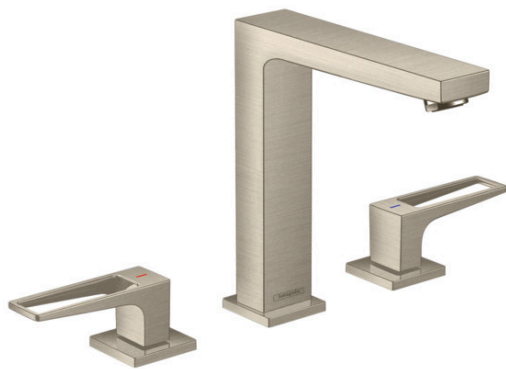

Metropol
Widespread Faucet 160 with Loop Handles and Pop-Up Drain, 1.2 GPM
 Finishes : **brushed nickel** Part no. : **74517821**

Description

Features

- Aerated spray
- Flow: 1.2 GPM (4.5 L/Min)
- 90° ceramic valves
- Includes pop-up drain

Item details

List Price \$ 968.00

Technology

Compliance

Product image

Scale drawing

Metropol

Widespread Faucet 160 with Loop Handles and Pop-Up Drain, 1.2 GPM

Finishes : **brushed nickel** Part no. : **74517821**

Exploded drawing

Year of production: >07/18

Metropol

Widespread Faucet 160 with Loop Handles and Pop-Up Drain, 1.2 GPM

Finishes : **brushed nickel** Part no. : **74517821**