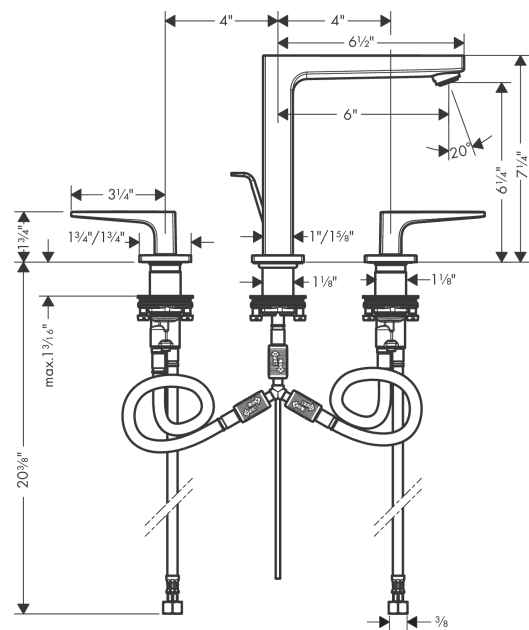

Metropol
Widespread Faucet 160 with Loop Handles and Pop-Up Drain, 1.2 GPM
 Finishes : **brushed nickel** Part no. : **74517821**

Description

Features

- Aerated spray
- Flow: 1.2 GPM (4.5 L/Min)
- 90° ceramic valves
- Includes pop-up drain

Item details

List Price \$ 968.00

Technology

Compliance

Product image

Scale drawing

Metropol

Widespread Faucet 160 with Loop Handles and Pop-Up Drain, 1.2 GPM

Finishes : **brushed nickel** Part no. : **74517821**

Exploded drawing

Year of production: >07/18

Metropol

Widespread Faucet 160 with Loop Handles and Pop-Up Drain, 1.2 GPM

Finishes : **brushed nickel** Part no. : **74517821**

Spare parts list

Year of production: >07/18

Pos.	Description	Part no.	Price	PU
1	spout 160 mm	93022820	-	1
2	aerator M24x1 (4,5 l/min)	93202000	-	1
3	service tool	95661000	-	1
4	O-ring 21x1,5	98219000	-	1
5	escutcheon for spout	92906820	-	1
6	flat seal	98749000	-	1
7	O-ring 26x4	92191000	-	1
8	connection hose 200 mm M10x1	92913000	-	1
9	O-ring 8x1,75	97827000	-	1
10	fixing set (Ø 28)	92909000	-	1
11	lever collar	97548000	-	1
12	hose connection angel	92905000	-	1
13	handle for cold water	92919820	-	1
14	handle for hot water	92918820	-	1
15	O-Ring 14x1,5	98201000	-	1
16	escutcheon	92915820	-	1
17	handle fixing set	98932000	-	1
18	shut off unit right closing	98817001	-	1
19	shut off unit left closing	95366001	-	1
20	O-ring 33x2,5	92907000	-	1
21	connection hose 400 mm M10x1	92914000	-	1
22	connection hose 18½" M8x0,75 3/8"	96321001	-	1
23	pull rod	96657820	-	1
a	pop up waste	88509820	-	1