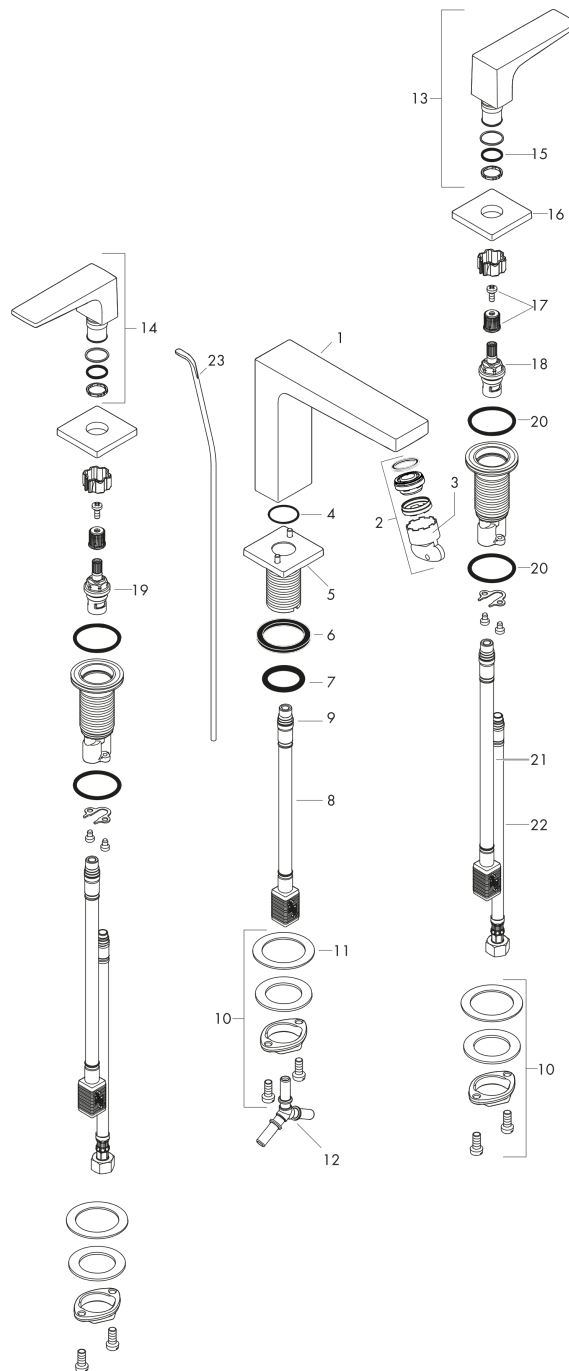

Metropol
Widespread Faucet 160 with Loop Handles and Pop-Up Drain, 1.2 GPM
 Finishes : **brushed nickel** Part no. : **74517821**

Description

Features

- Aerated spray
- Flow: 1.2 GPM (4.5 L/Min)
- 90° ceramic valves
- Includes pop-up drain

Item details

List Price \$ 968.00

Technology

Compliance

Product image

Scale drawing

Metropol

Widespread Faucet 160 with Loop Handles and Pop-Up Drain, 1.2 GPM

Finishes : **brushed nickel** Part no. : **74517821**

Exploded drawing

Year of production: >07/18

Metropol

Widespread Faucet 160 with Loop Handles and Pop-Up Drain, 1.2 GPM

Finishes : **brushed nickel** Part no. : **74517821**

Spare parts list

Year of production: >07/18

Pos.	Description	Part no.	Price	PU
1	spout 160 mm	93022820	-	1
2	aerator M24x1 (4,5 l/min)	93202000	-	1
3	service tool	95661000	-	1
4	O-ring 21x1,5	98219000	-	1
5	escutcheon for spout	92906820	-	1
6	flat seal	98749000	-	1
7	O-ring 26x4	92191000	-	1
8	connection hose 200 mm M10x1	92913000	-	1
9	O-ring 8x1,75	97827000	-	1
10	fixing set (Ø 28)	92909000	-	1
11	lever collar	97548000	-	1
12	hose connection angel	92905000	-	1
13	handle for cold water	92919820	-	1
14	handle for hot water	92918820	-	1
15	O-Ring 14x1,5	98201000	-	1
16	escutcheon	92915820	-	1
17	handle fixing set	98932000	-	1
18	shut off unit right closing	98817001	-	1
19	shut off unit left closing	95366001	-	1
20	O-ring 33x2,5	92907000	-	1
21	connection hose 400 mm M10x1	92914000	-	1
22	connection hose 18½" M8x0,75 3/8"	96321001	-	1
23	pull rod	96657820	-	1
a	pop up waste	88509820	-	1