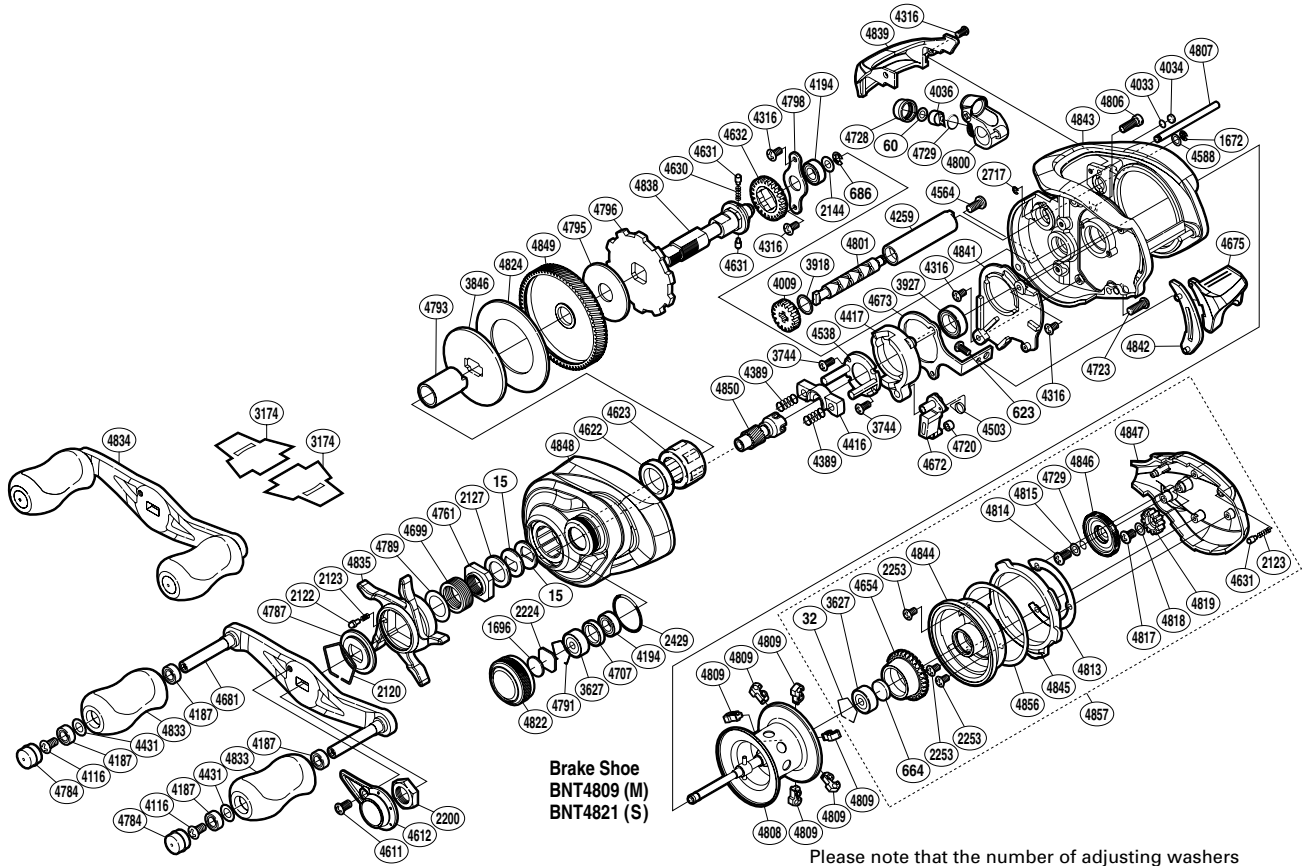

SHIMANO

Metanium SA-RB

META-HGL

(51RH753000U)

Please note that the number of adjusting washers may not be the same as shown in the exploded views. (Adjustment will vary with each individual product.)

Part No.	Description	Part No.	Description	Part No.	Description
BNT0015	Drag Spring Washer	BNT4417	Clutch Cam	BNT4801	Worm Shaft
BNT0032	Bearing Retainer	BNT4431	Washer	BNT4806	Screw
BNT0060	Spacer	BNT4503	Clutch Pawl Spring	BNT4807	Level Wind Guide
BNT0623	Screw	BNT4538	Clutch Cam Retainer	BNT4808	Spool Assembly
BNT0664	Spacer B	BNT4564	Screw	BNT4809	Brake Shoe M
BNT0686	E Lock	BNT4588	Washer	BNT4813	Brake Case Washer
BNT1672	E Lock	BNT4611	Screw	BNT4814	Screw
BNT1696	Cast Control Spacer	BNT4612	Handle Retainer	BNT4815	Washer
BNT2120	Click Plate Retainer	BNT4622	Drive Shaft Holder Bushing	BNT4817	Screw
BNT2122	Click Pin	BNT4623	Roller Clutch Bearing	BNT4818	Washer
BNT2123	Click Spring	BNT4630	Idle Gear Spring	BNT4819	Idle Gear
BNT2127	Star Drag Spacer	BNT4631	Idle Gear Pin	BNT4822	Cast Control Cap
BNT2144	Washer	BNT4632	Idle Gear	BNT4824	Drag Washer
BNT2200	Handle Nut	BNT4654	Brake Pipe Gear	BNT4833	Handle Knob
BNT2224	Spool Tension Spacer	BNT4672	Clutch Pawl	BNT4834	Handle Assembly
BNT2253	Screw	BNT4673	Clutch Plate	BNT4835	Star Drag
BNT2429	O Ring	BNT4675	Quick-Fire II Clutch Bar	BNT4838	Drive Shaft
BNT2717	E Lock	BNT4681	Handle Shank Assembly	BNT4839	Level Wind Protector
BNT3627	Ball Bearing	BNT4699	Star Drag Spring	BNT4841	Clutch Guard
BNT3744	Screw	BNT4707	Bearing Spacer	BNT4842	Clutch Bar Guide
BNT3846	Key Washer	BNT4720	Clutch Pawl Bushing	BNT4843	One-Piece Frame
BNT3918	Washer	BNT4723	Screw	BNT4844	Brake Case
BNT3927	Ball Bearing	BNT4728	Pawl Cap	BNT4845	Side Plate Cam Lever
BNT4009	Idle Gear	BNT4729	O Ring	BNT4846	BR Dial
BNT4033	Washer	BNT4761	Star Drag Nut	BNT4847	Right Side Plate
BNT4034	Anti-Thrust Washer	BNT4784	Handle Knob Seal	BNT4848	Left Side Plate
BNT4036	Line Guide Pawl	BNT4787	Star Drag Click Plate	BNT4849	Drive Gear
BNT4116	Screw	BNT4789	Washer	BNT4850	Pinion Gear
BNT4187	Ball Bearing	BNT4791	Bearing Retainer	BNT4856	Washer
BNT4194	Ball Bearing	BNT4793	Roller Clutch Inner Tube	BNT4857	Right Side Plate Assembly
BNT4259	Level Wind Guard	BNT4795	Drag Washer		
BNT4316	Screw	BNT4796	Anti-Reverse Ratchet	BNT3174	Reel Seat Spacer (accessory)
BNT4389	Yoke Spring	BNT4798	Drive Shaft Retainer	BNT4692	B-100 Oil (accessory)
BNT4416	Yoke	BNT4800	Line Guide	BNT4821	Brake Shoe S (accessory)