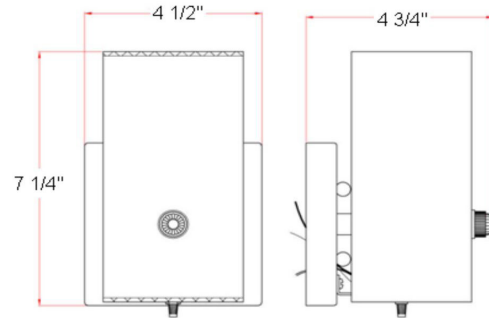

One-Light Wall Light with Frosted White Glass

White

SPECIFICATIONS

MOUNTING:	Wall Mount	LED BRIGHTNESS (LUMENS):	N/A
SLOPED CEILING ADAPTABLE:	No	LED COLOR CORRELATED TEMPERATURE (CCT):	N/A
LAMP TYPE 1:	Maximum 60W Medium Base Bulb	LED COLOR RENDERING INDEX (CRI):	N/A
BULB INCLUDED:	No	LED EFFICACY:	N/A
WATTS PER BULB:	60W	LED AVERAGE RATED LIFE:	N/A
TOTAL WATTAGE:	60W	ENERGY EFFICIENT:	No
DIMMABLE:	Yes	LIGHTING AMPS:	0.5
MATERIAL CONSTRUCTION:	Steel	VOLTAGE:	120V
ASSEMBLED DIMENSIONS:	7.25" H x 4.5" L x 4.75" D		
WEIGHT:	1.50 lbs.		
BACKPLATE DIMENSIONS:	4.53" H x 4.53" W		
CANOPY/PLATE DIMENSIONS:	N/A		
GLASS/SHADE DIMENSIONS:	6.97" H x 3.6" L x 3.03" D		
GLASS/SHADE MATERIAL:	Glass		
GLASS/SHADE TYPE:	Frosted		
GLASS/SHADE COLOR:	N/A		