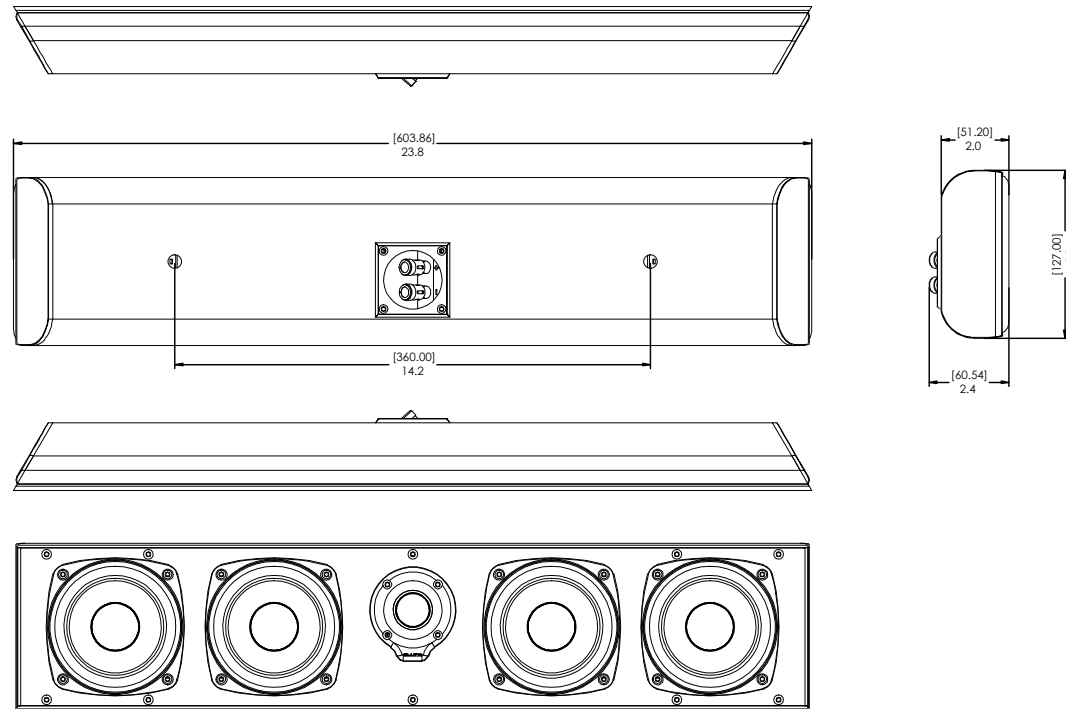

LCR1

LCR1

Speaker Type: passive left/center/right soundbar, each

Woofer: (2) 4" anodized injection molded cones

Tweeters: 1" liquid cooled soft dome with neo magnets

Impedance: 6 ohms

Overall Dimensions: 5.0"H x 23.8"W x 2.0"D

Radiators: (2) 4" passive radiators

Power: 110 watt, 275 watt peak

ELURA

SOUND + PERFORMANCE